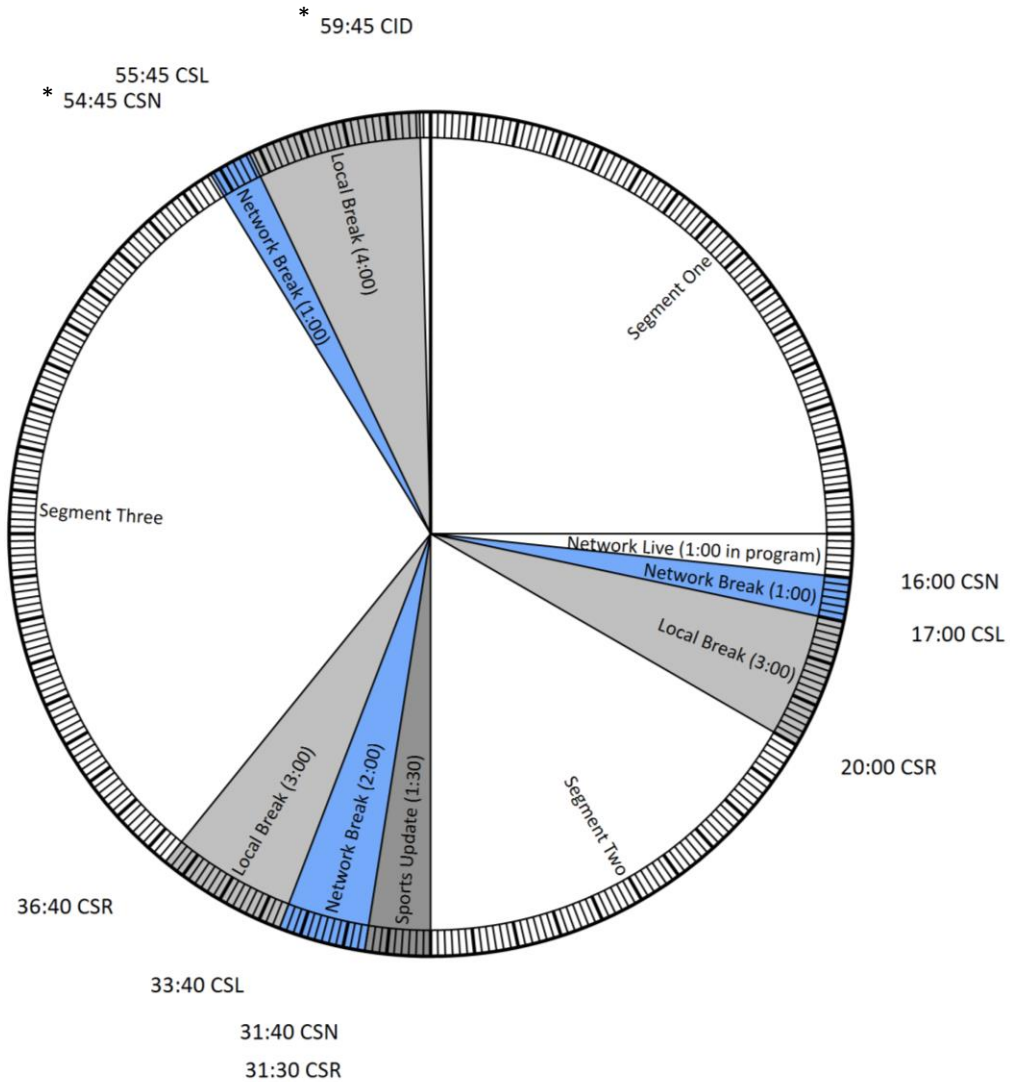

Westwood One

FORMAT CLOCK

**CBS SPORTS
RADIO**

Maggie & Perloff

Mon-Fri 3p-6p ET

NETCUES

CSN
CSL
CSR
CID

PROGRAM FUNCTIONS

CBS Sports Network Break Start
CBS Sports Local Break Start
CBS Local Bumper (:10sec)
CBS Legal ID (network is silent)

Except where exact times are indicated (*), local breaks and imaging breaks float and will occur at approximate times noted.

LOCAL BREAKS ARE FILLED
TRANSMITTED IN STEREO

AFFILIATE TECHNICAL SERVICES

1-888-HELP450

AFFILIATE SALES

Jon Wilson   jjwilson@westwoodone.com

Effective: January 2022