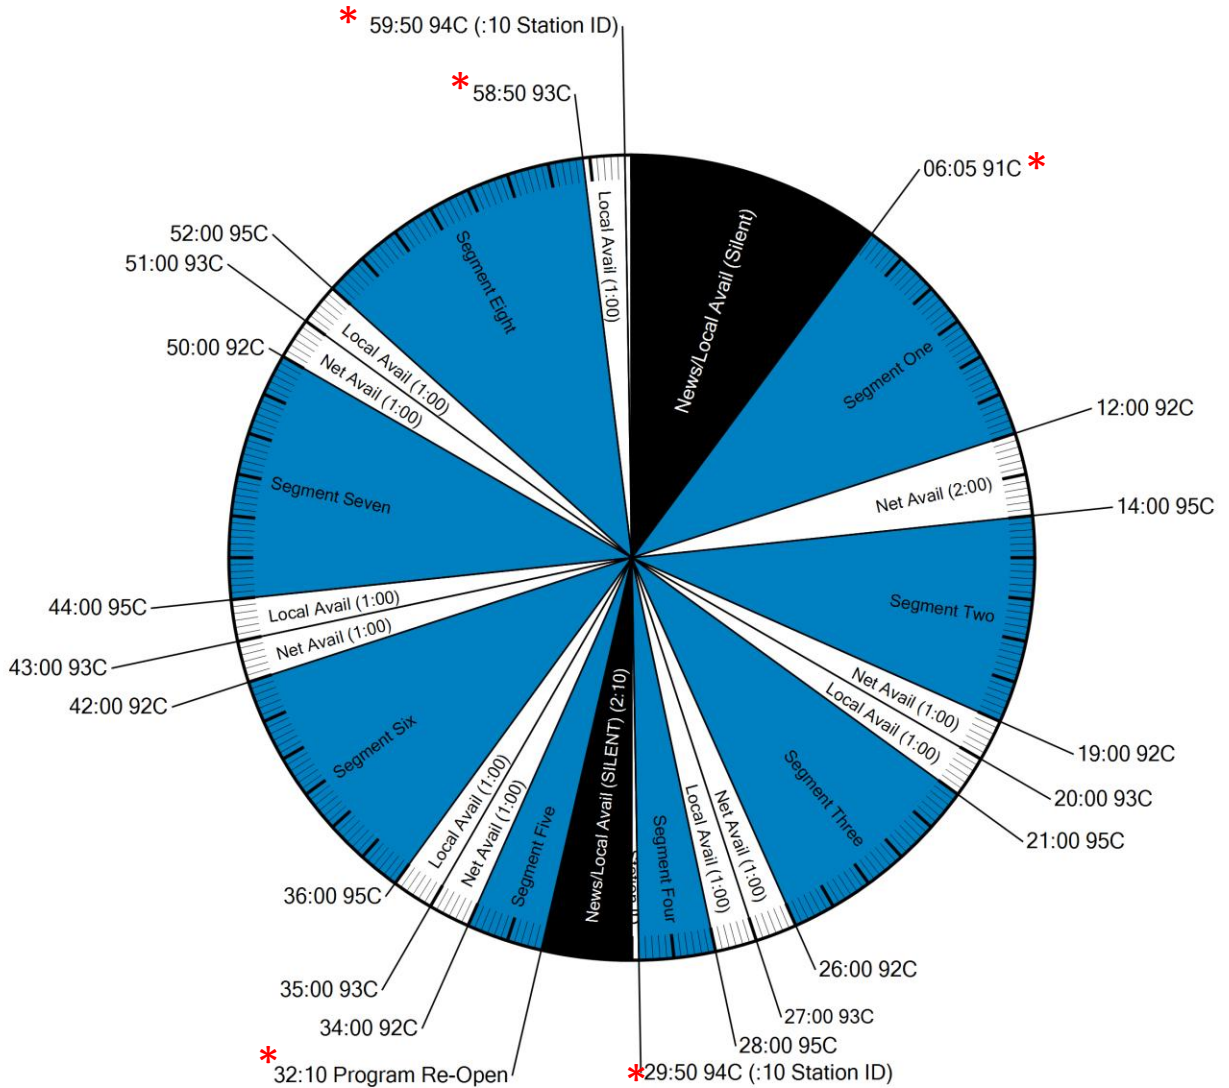

FORMAT CLOCK

WestwoodOne

XDS Program Name: First Light

NETCUES

- 91C First Light Program Start
- 92C First Light Net Spot Start
- 93C First Light Local Break Start
- 94C First Light Station ID
- 95C First Light Rejoin

AVAILS

Local Min 7 / Network Min 7

AFFILIATE TECHNICAL SERVICES

888-HELP-450

FEED INFORMATION

- Mon-Fri 5-6a
- Mon-Fri 6-7a
- Mon-Fri 7-8a
- Mon-Fri 8-9a

* Events marked with an asterisk have fixed times, all other times are approximate.