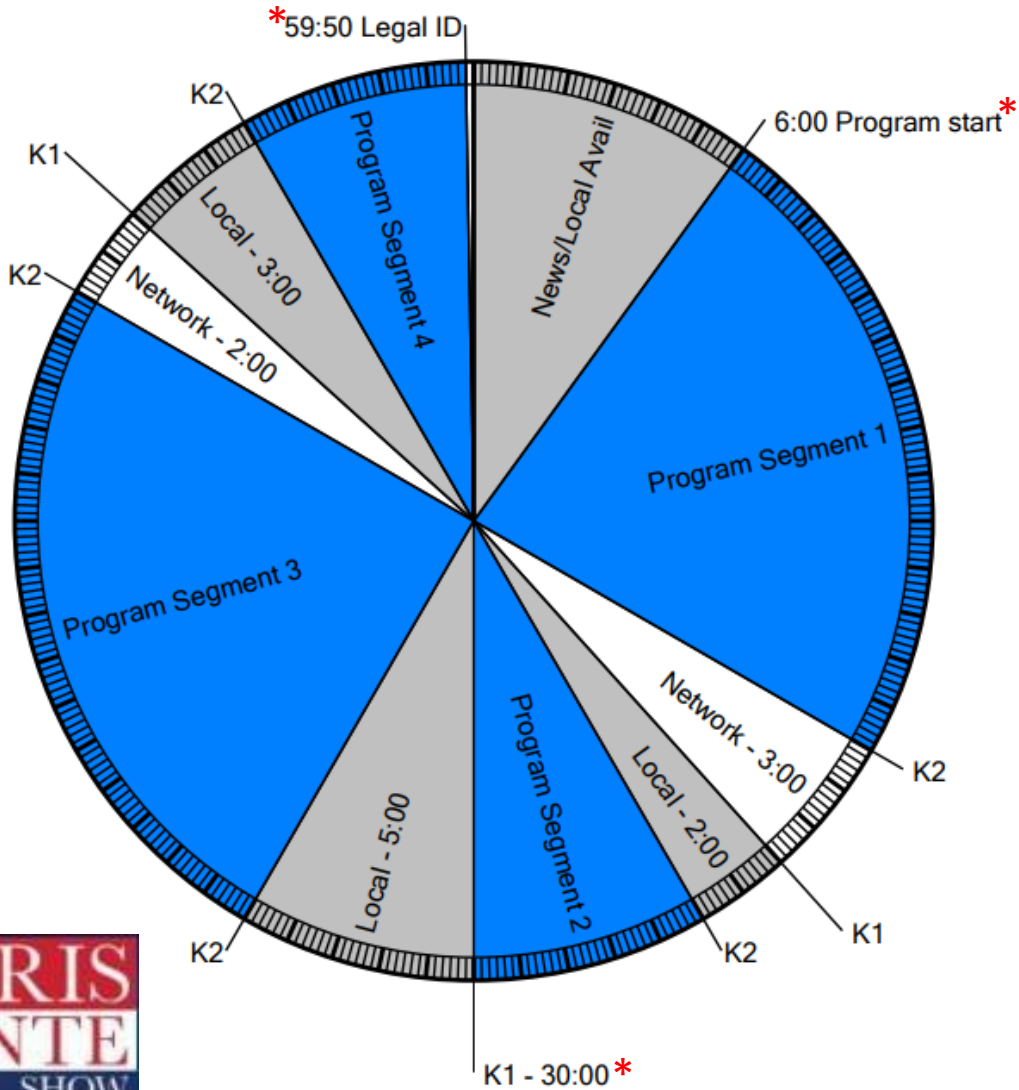

Westwood One

Wegener format clock

CHRIS PLANTE

Feed times: 9:00 am – 12 pm Eastern
Monday through Friday

CLOSURES

K1
K2

PROGRAM FUNCTIONS

Local Stopset Start
Local ID