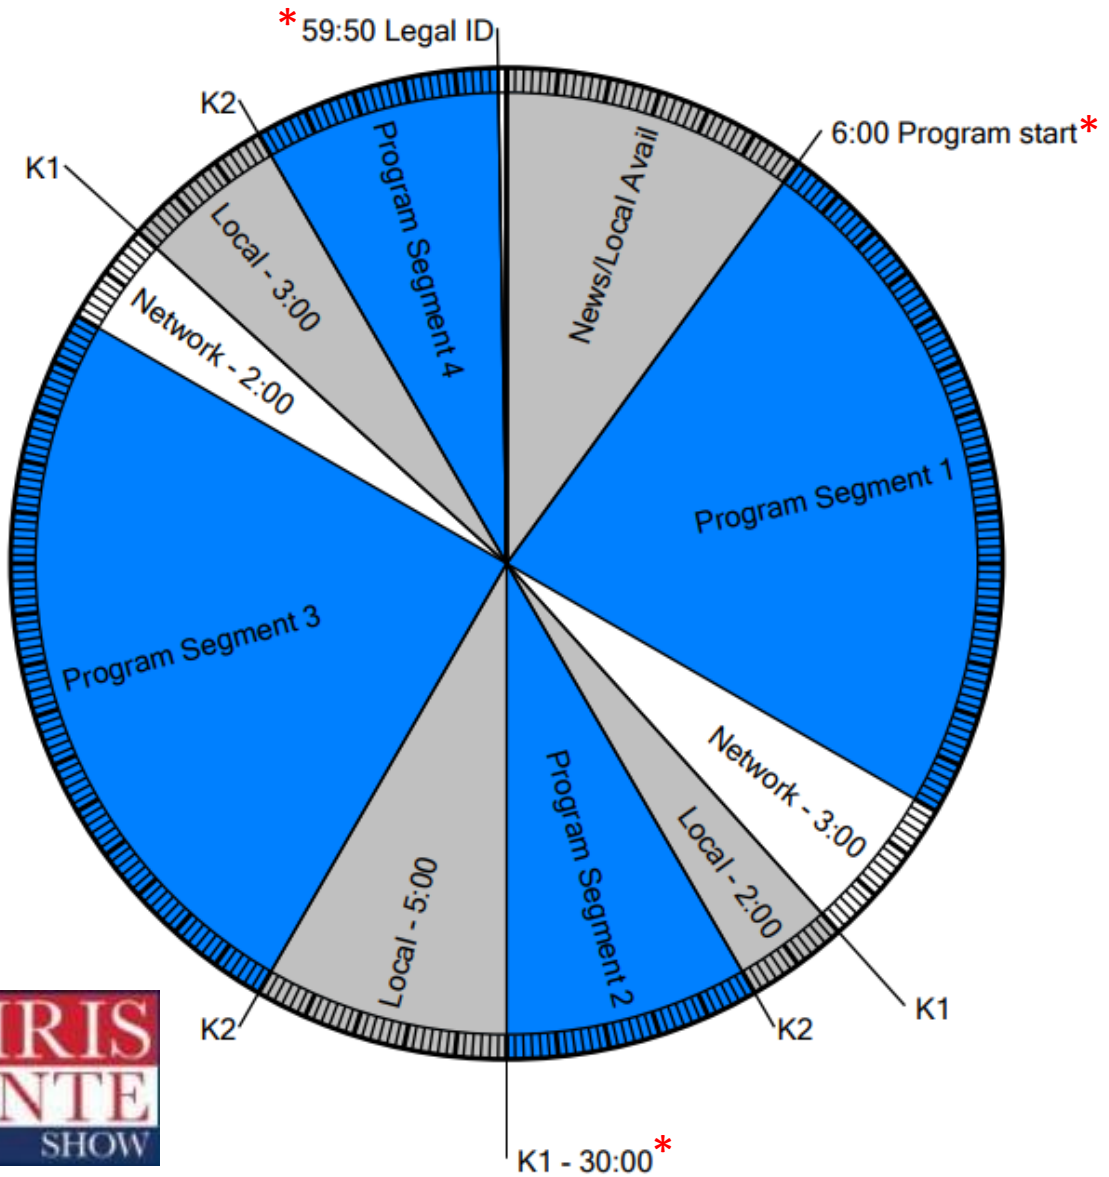

Westwood One

Wegener format clock

CHRIS PLANTE WEEKEND

Feed time: 6 am – 9 am Eastern Saturday

CLOSURES

K1
K2

PROGRAM FUNCTIONS

Local Stopset Start
Local ID