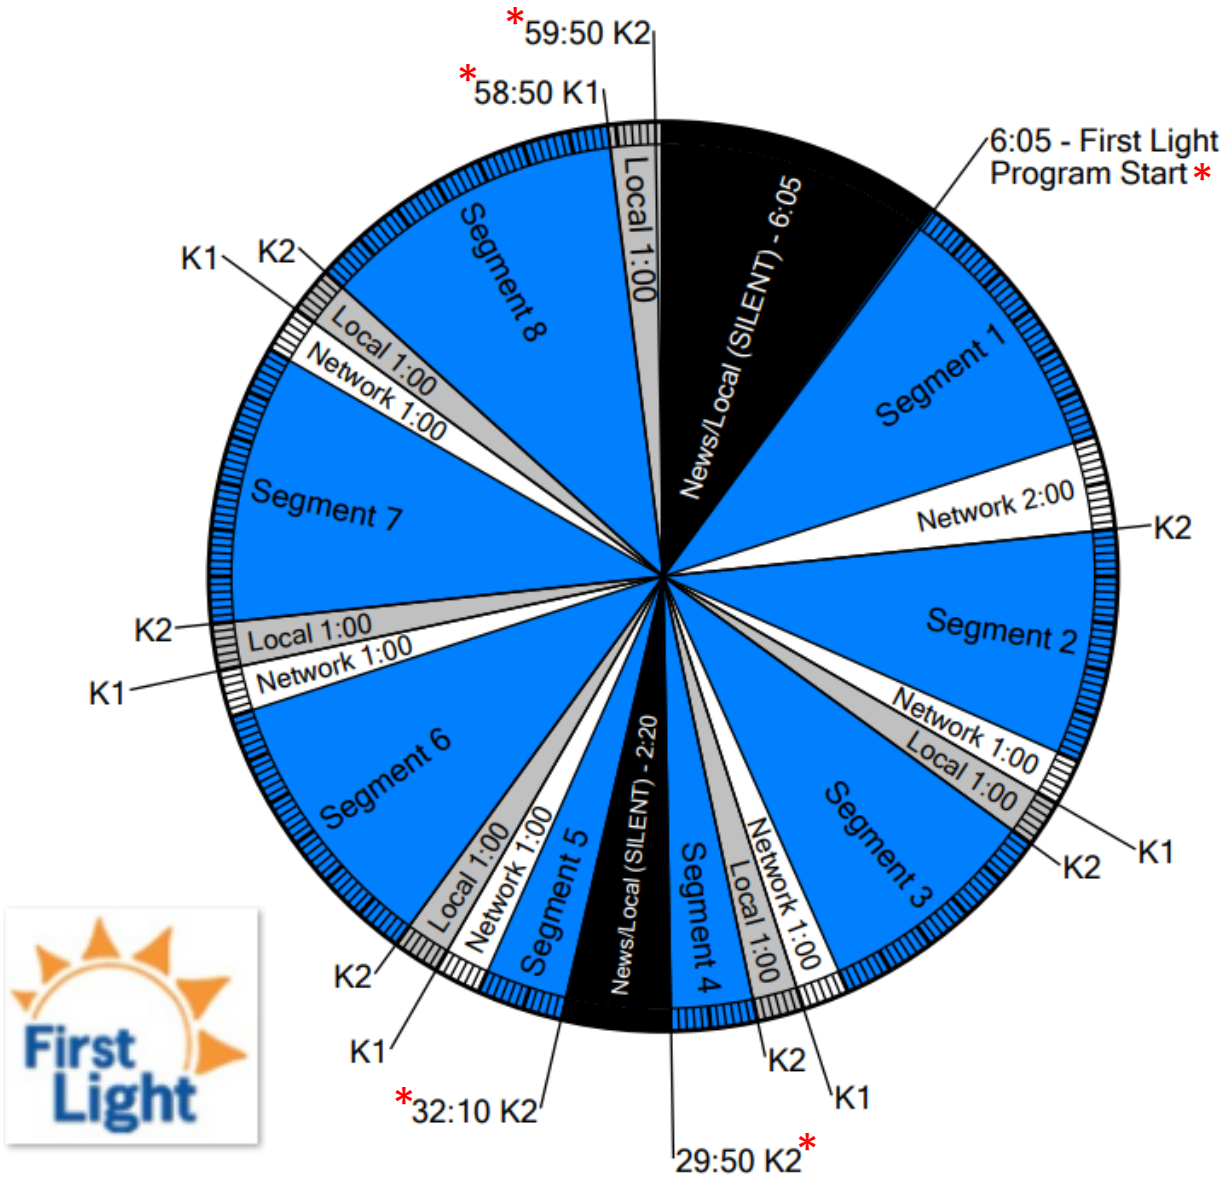

Westwood One

Wegener format clock FIRST LIGHT

Feed time: 5-6 am ET Mon-Fri

CLOSURES

K1
K2

PROGRAM FUNCTIONS

Local Stopset Start
Local ID

AVAILS

* Events marked with an asterisk have fixed times, all other times are approximate

Effective: April 2021