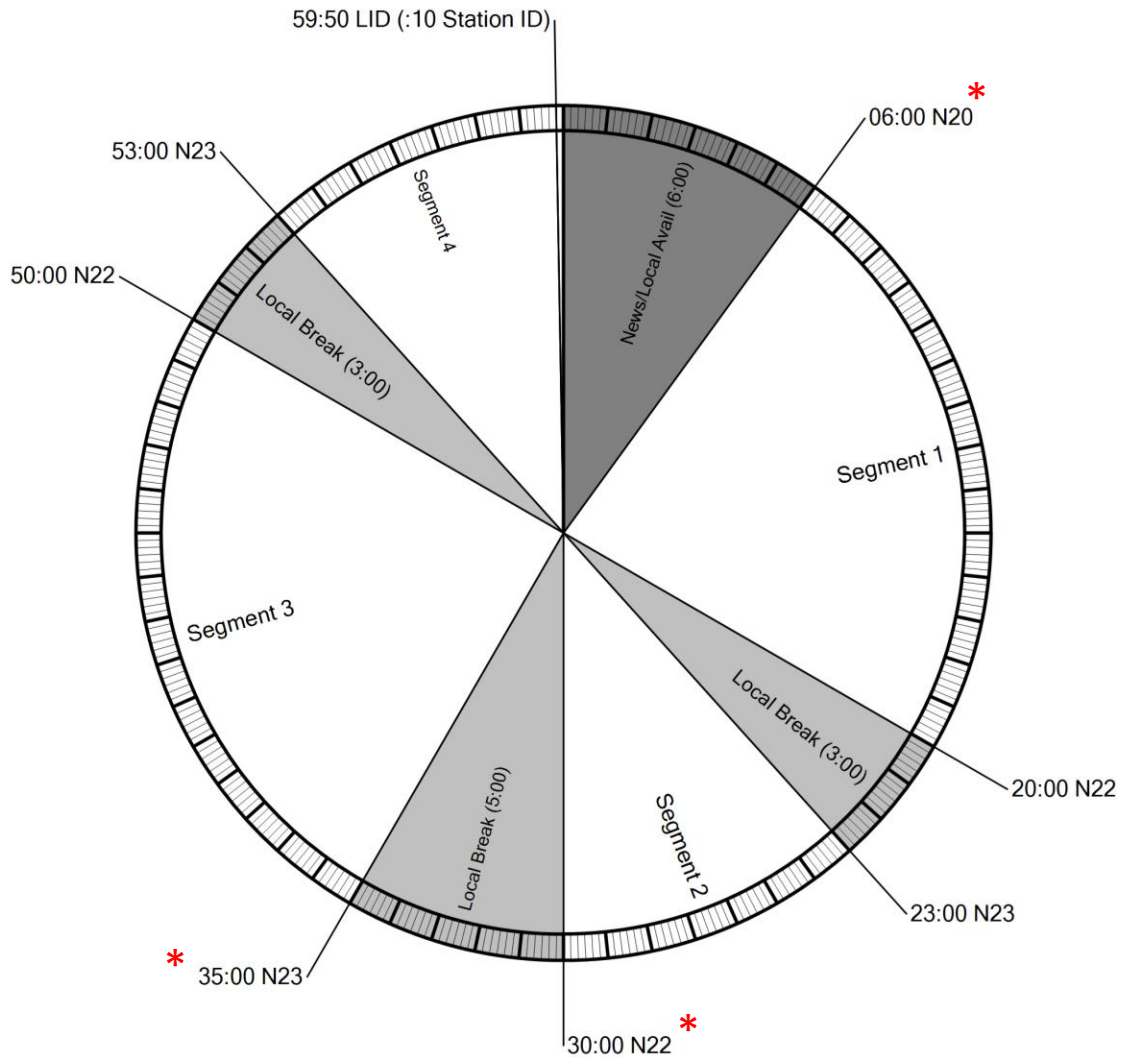

# FORMAT CLOCK

XDS Program Name: Ben Shapiro Show Live

FEED TIME: MF 4p-5p EST

### NETCUES

N20	Ben Shapiro Show Start
N22	Local Break Start
N23	Ben Shapiro Show Rejoin
LID	Local ID