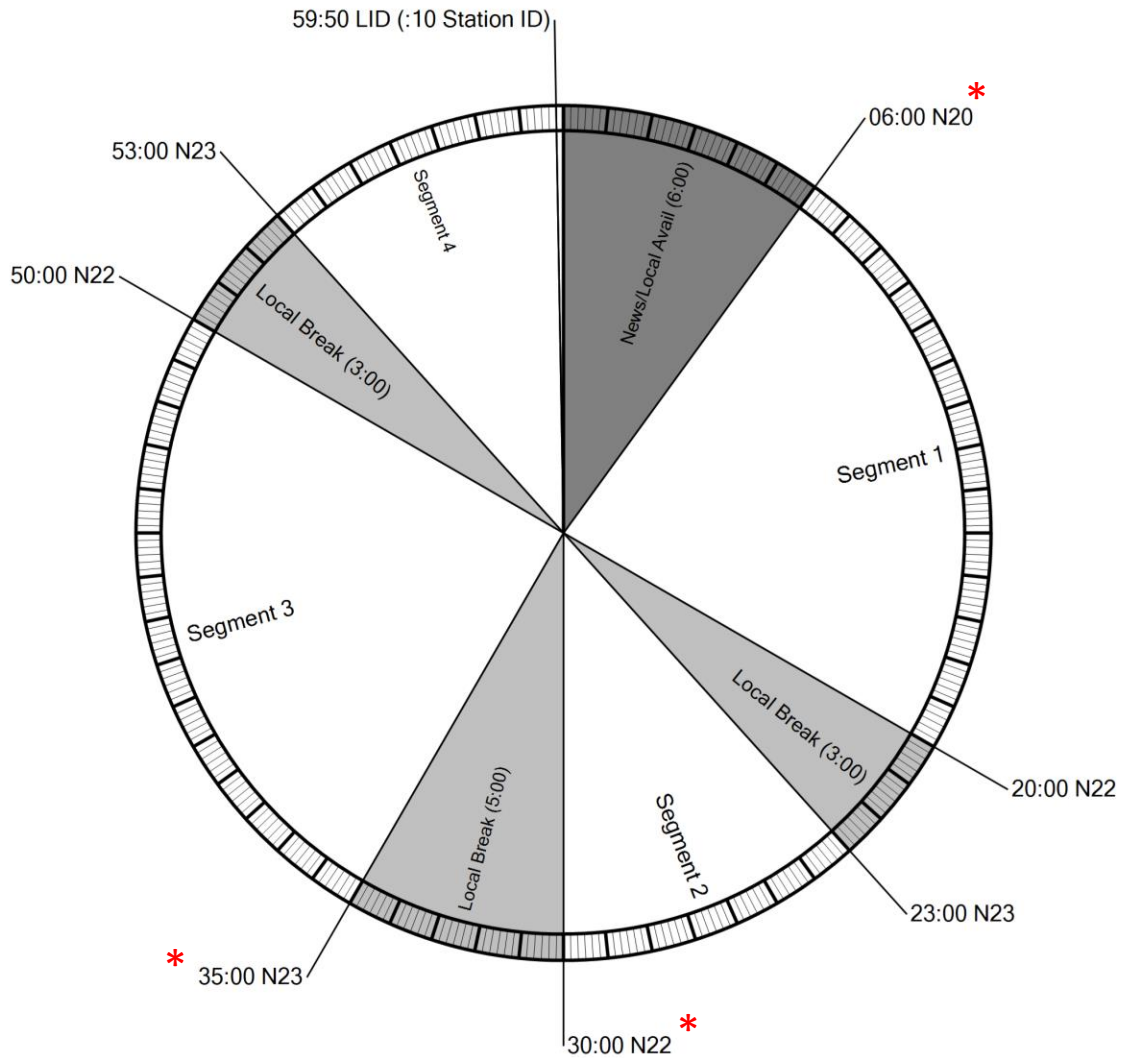

Westwood One

FORMAT CLOCK

XDS Program Name: Ben Shapiro Podcast Hour

FEED TIME: MF 3p-4p EST

NETCUES

N20
N22
N23
LID

PROGRAM FUNCTIONS

Ben Shapiro Show Start
Local Break Start
Ben Shapiro Show Rejoin
Local ID

AFFILIATE TECHNICAL SERVICES

1-888-HELP450

AFFILIATE SALES

Stuart Greenblatt 212-419-2946
sgreenblatt@westwoodone.com

AVAILS

Local Min 11/Network 4 Live In-Content Reads
Local Avails will be filled by PSAs

*Events marked with an asterisk have fixed times, all other times are approximate

Effective: 2019