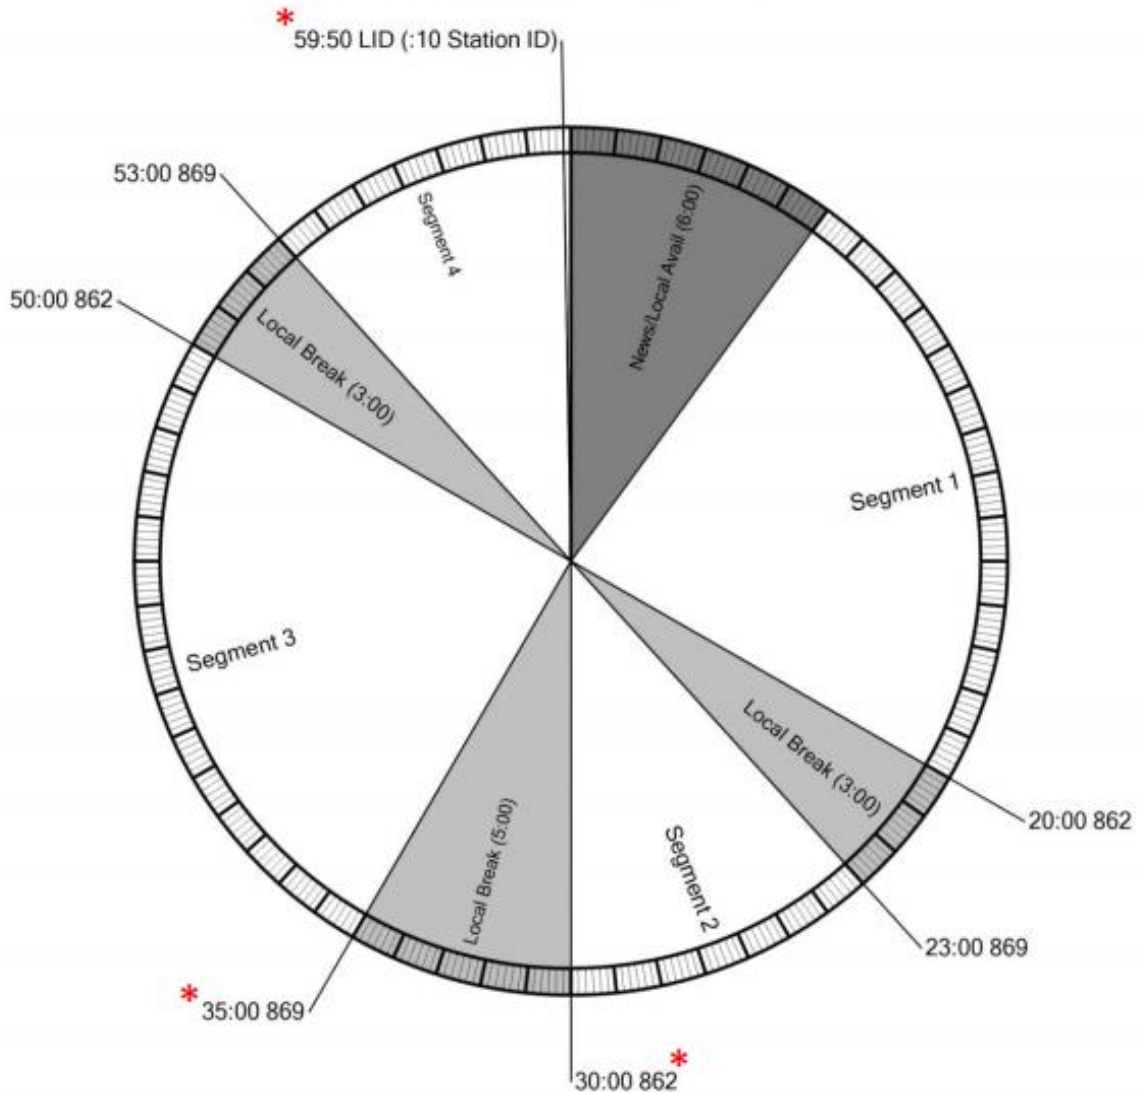

Westwood One

FORMAT CLOCK

XDS Program Name: Ben Shapiro Best Of
FEED TIME: Sat 10a-1p EST

NETCUES

862
869
LID

PROGRAM FUNCTIONS

Local Break Start
Ben Shapiro Show Rejoin
Local ID

AVAILS

Local Min 11/Network 4 Live In-Content Reads
Local Avails will be filled by PSAs

AFFILIATE TECHNICAL SERVICES

1-888-HELP450

AFFILIATE SALES

Stuart Greenblatt 212-419-2946
sgreenblatt@westwoodone.com

*Events marked with an asterisk have fixed times, all other times are approximate

Effective: Jan 12, 2019