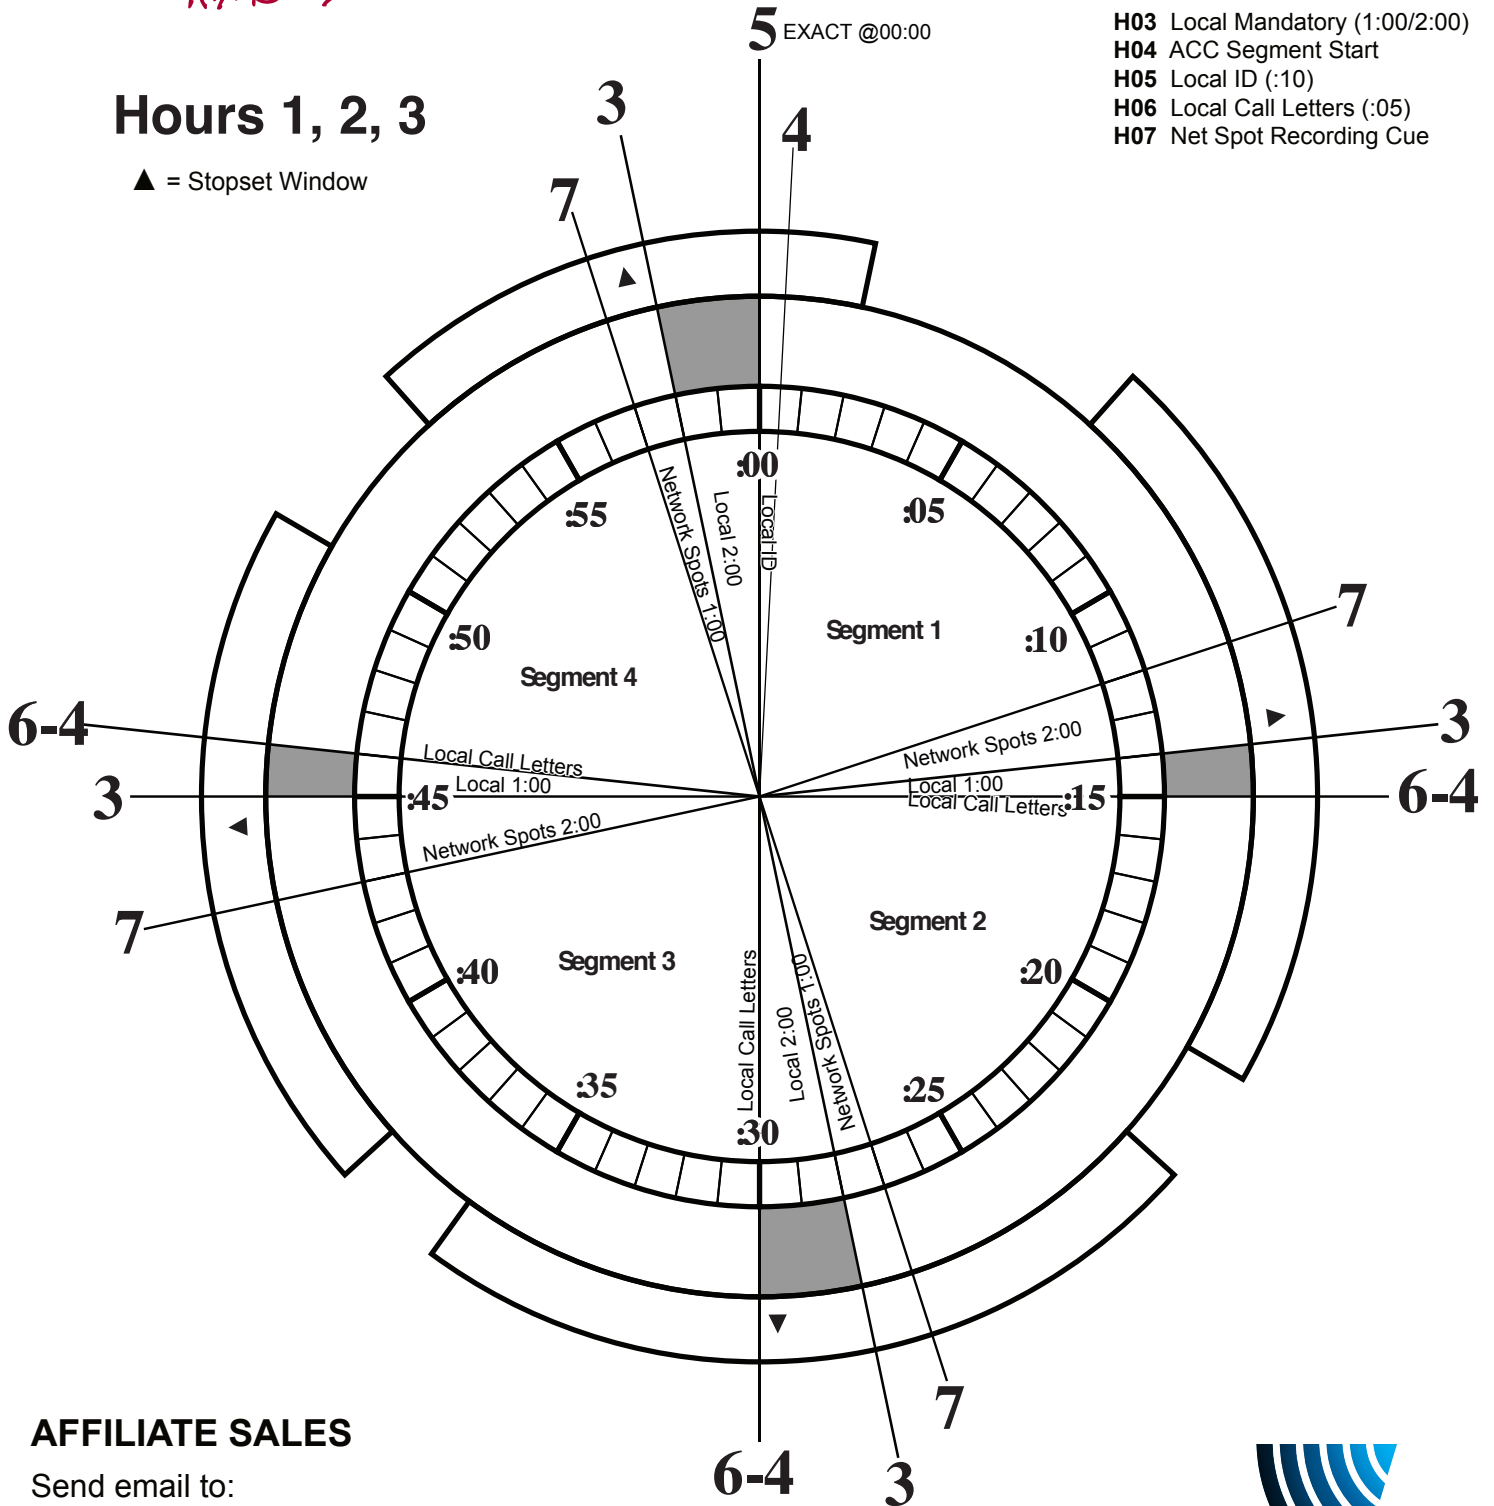

Hours 1, 2, 3

▲ = Stopset Window

AFFILIATE SALES

Send email to:
country@WestwoodOne.com

EFFECTIVE DATE: AUGUST 2017