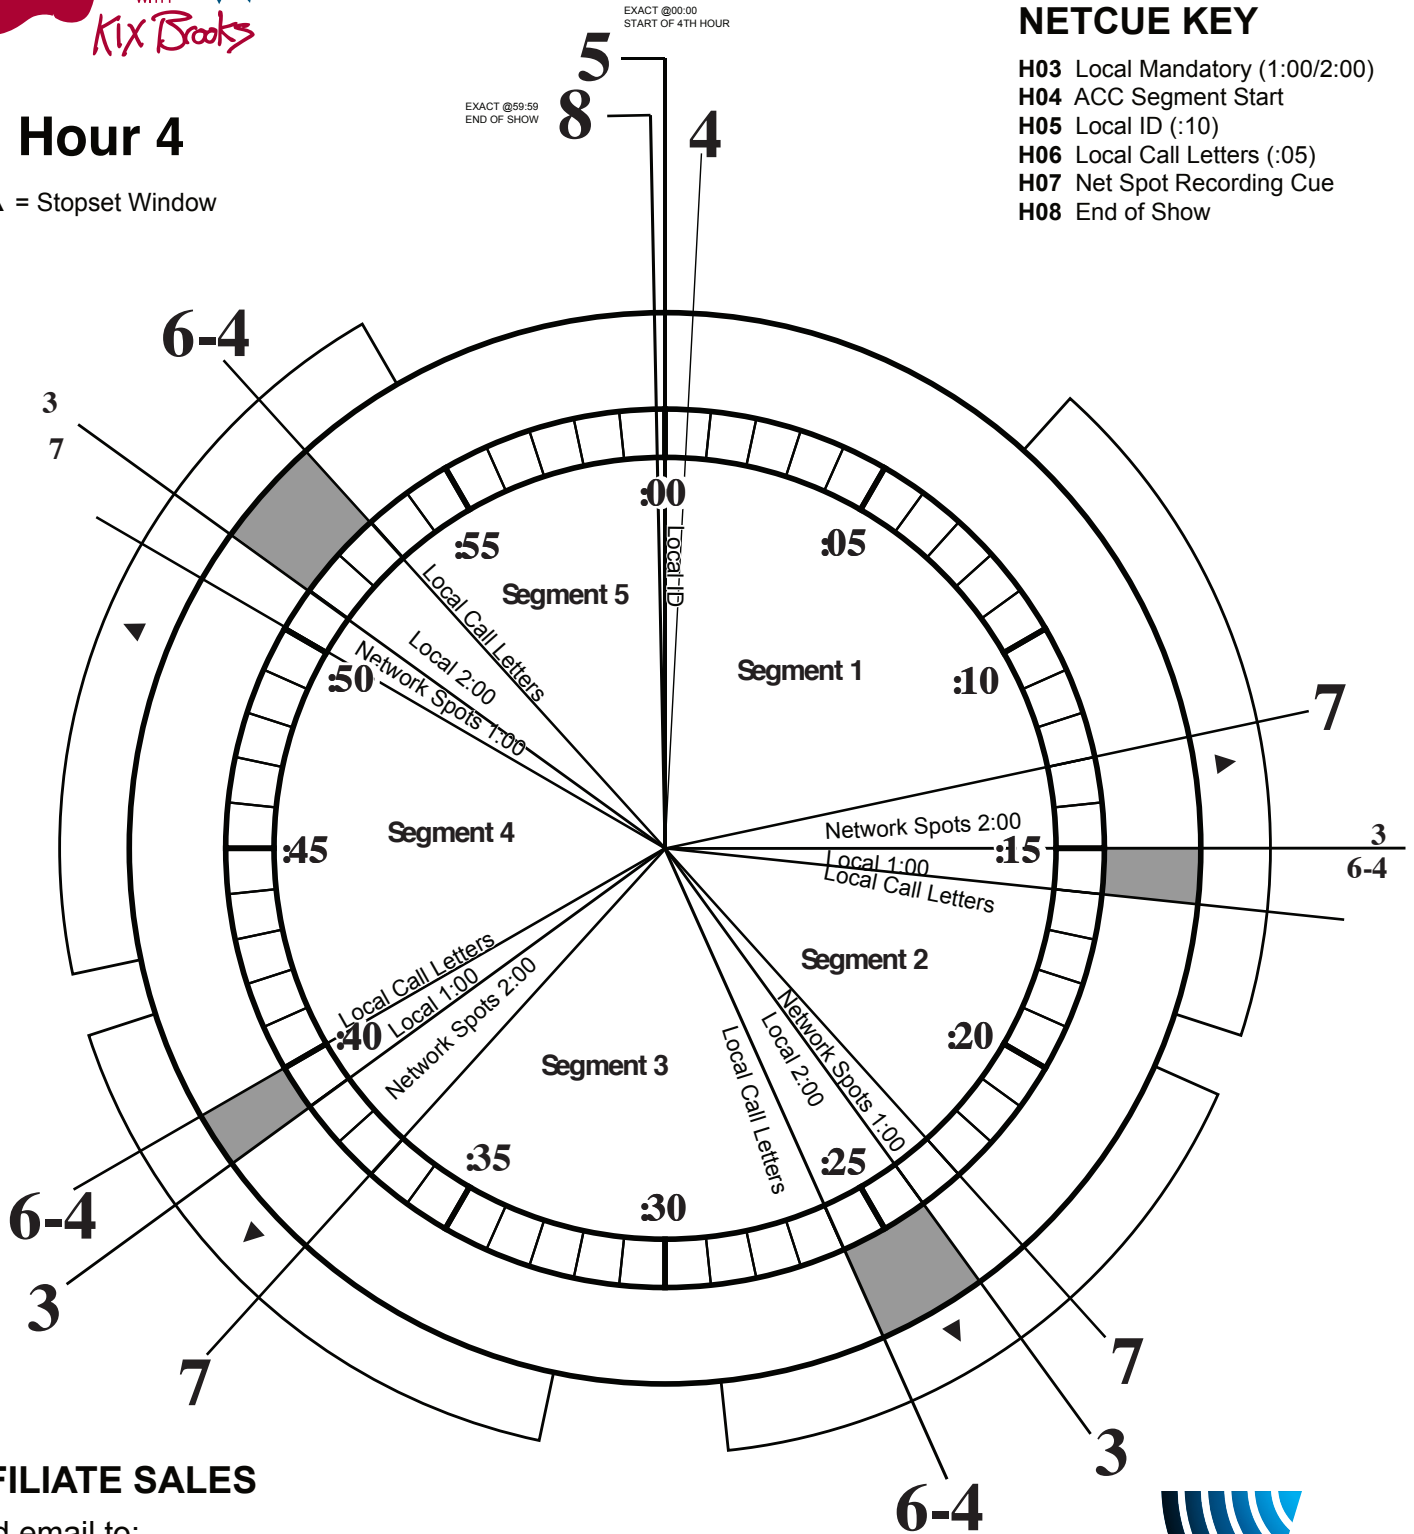

## NETCUE KEY

- H03 Local Mandatory (1:00/2:00)
- H04 ACC Segment Start
- H05 Local ID (:10)
- H06 Local Call Letters (:05)
- H07 Net Spot Recording Cue

# AMERICAN COUNTRY COUNTDOWN FLEX CLOCK 2

XDS Feed Times: Thursday and Friday 1:00 AM - 5:00 AM (ET)

XDS Program Name: Amer. County Countdown

## Hour 4

▲ = Stopset Window

### NETCUE KEY

- H03 Local Mandatory (1:00/2:00)
- H04 ACC Segment Start
- H05 Local ID (:10)
- H06 Local Call Letters (:05)
- H07 Net Spot Recording Cue
- H08 End of Show