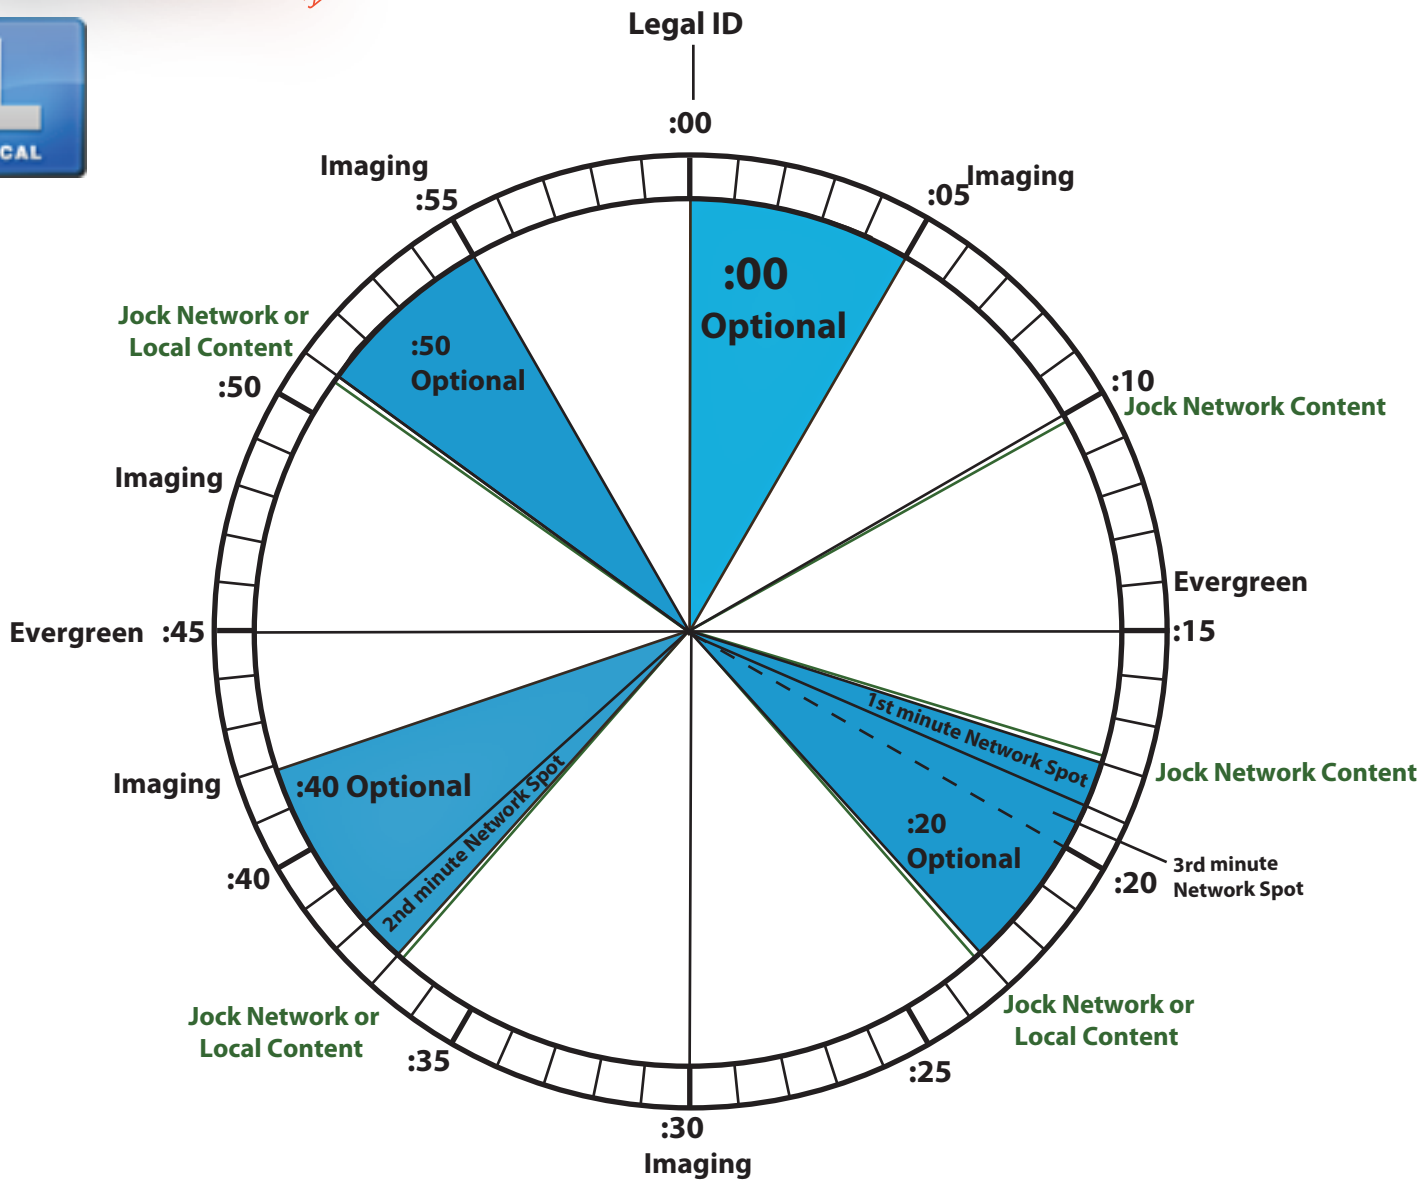

FULL MODE Format Clock

WestwoodOne