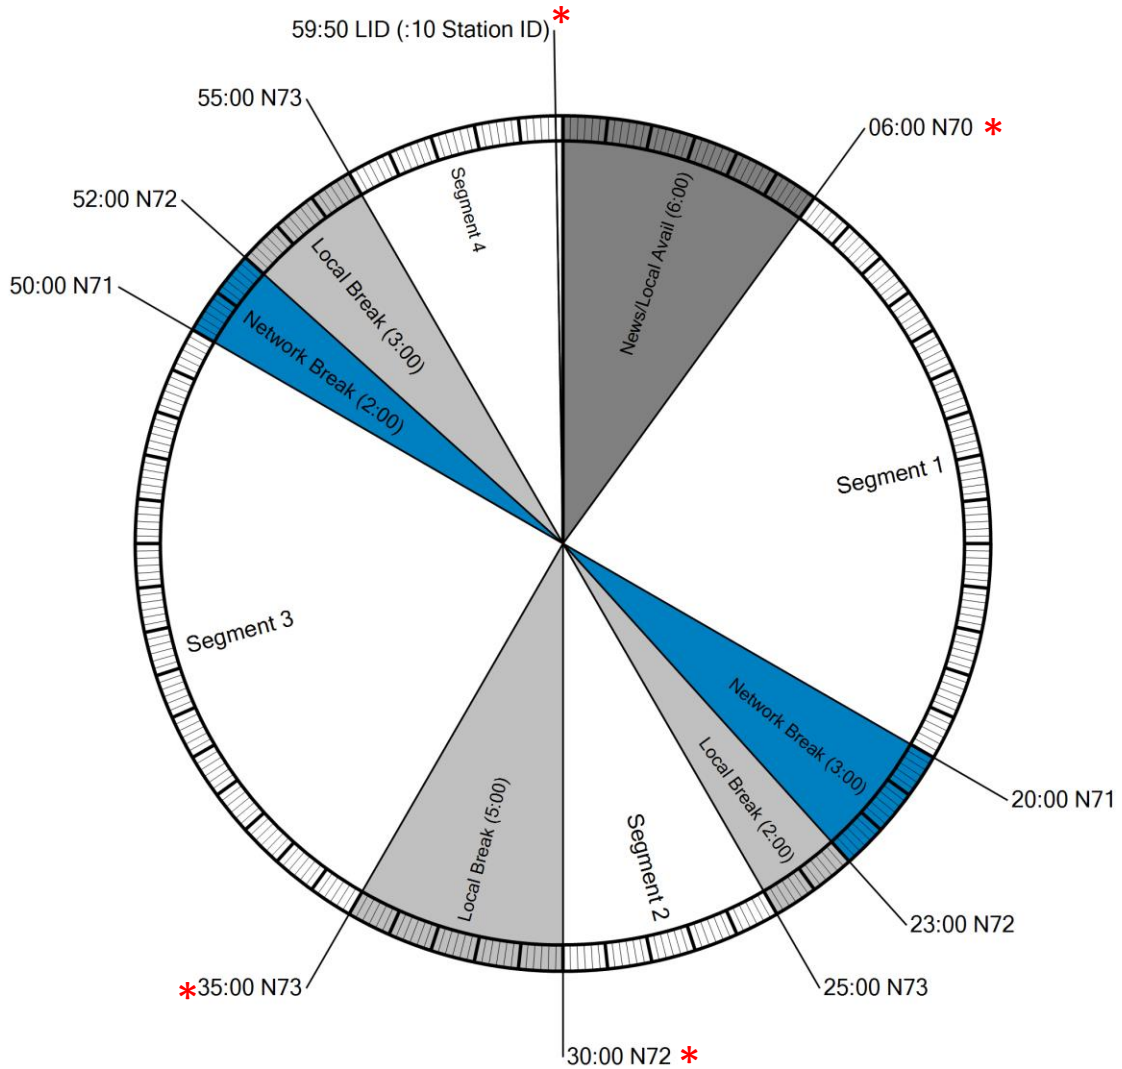

# FORMAT CLOCK

WestwoodOne

XDS Program Name: Beyond Reality Radio

## NETCUES

- N70 Beyond Reality Radio Program Start
- N71 Beyond Reality Radio Net Spot Start
- N72 Beyond Reality Radio Local Break Start
- N73 Beyond Reality Radio Rejoin
- LID Local ID

## AVAILS

Local Min 10 / Network Min 5  
 Local avails will be filled by PSAs

- Events marked with an asterisk have fixed times, all other times are approximate.
- Rejoins are accompanied by :05sec music beds