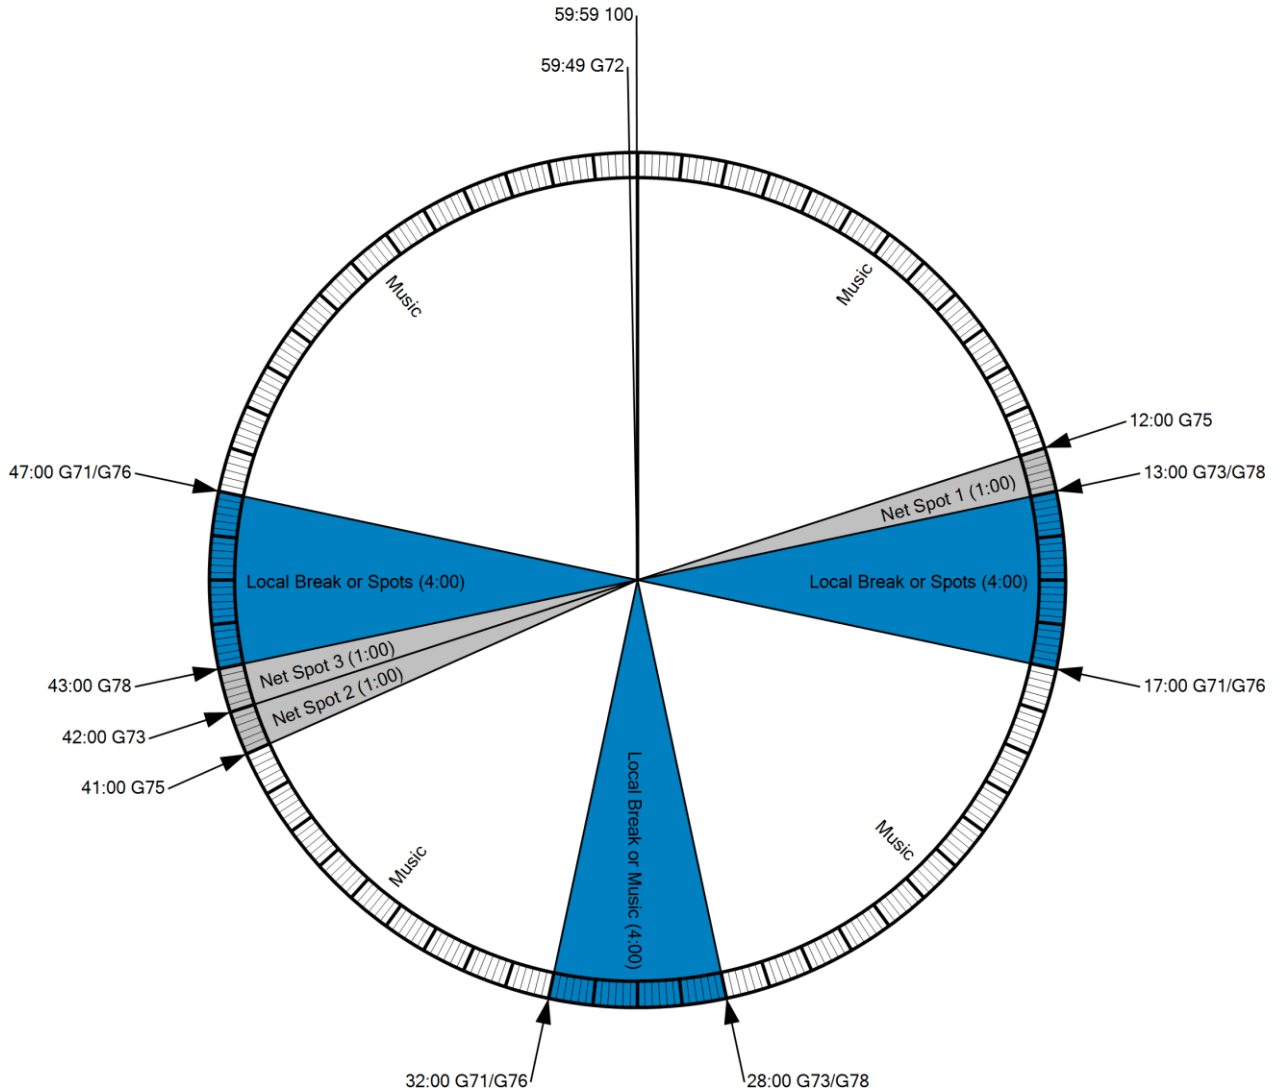

## FORMAT CLOCK

### PROGRAM FUNCTIONS

Optional Local Liner/Jingle (:07)  
 Legal ID (:11)  
 Local Stopset Start (2 min affiliates)  
 Net Spot Recording Cue  
 Local Calls/Slogan  
 Local Stopset Start (3 min Affiliates)  
 Automated Time Sync @ 59:59\*