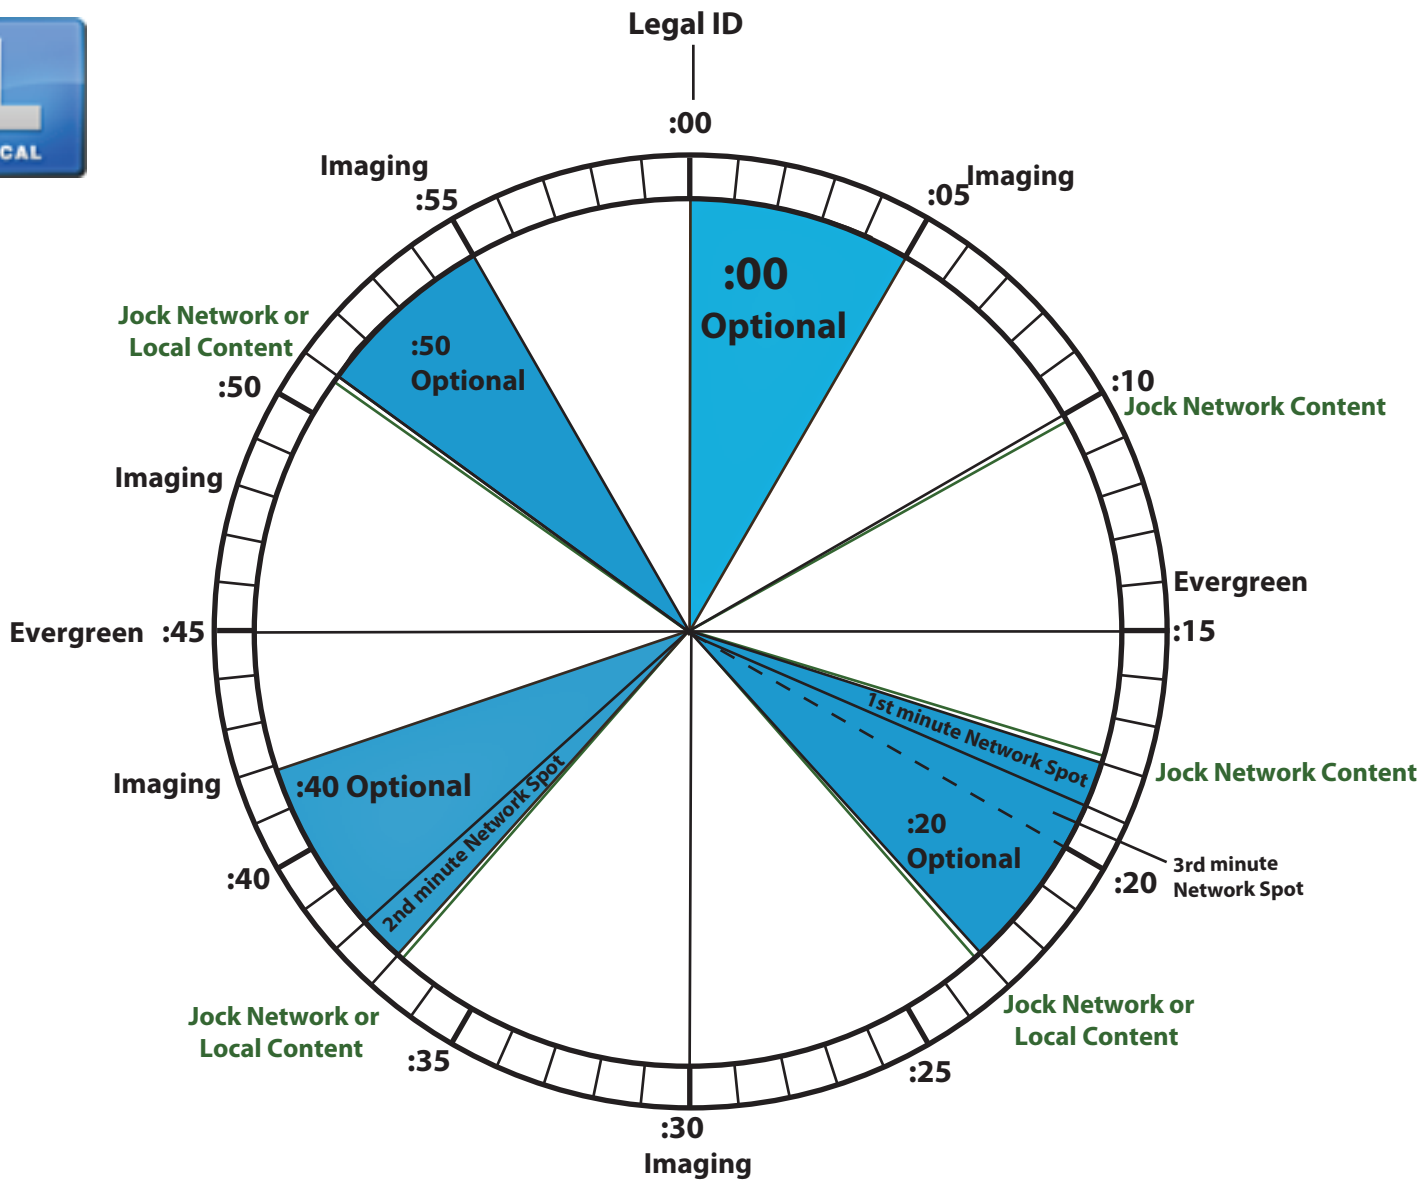

FULL MODE Format Clock

WestwoodOne