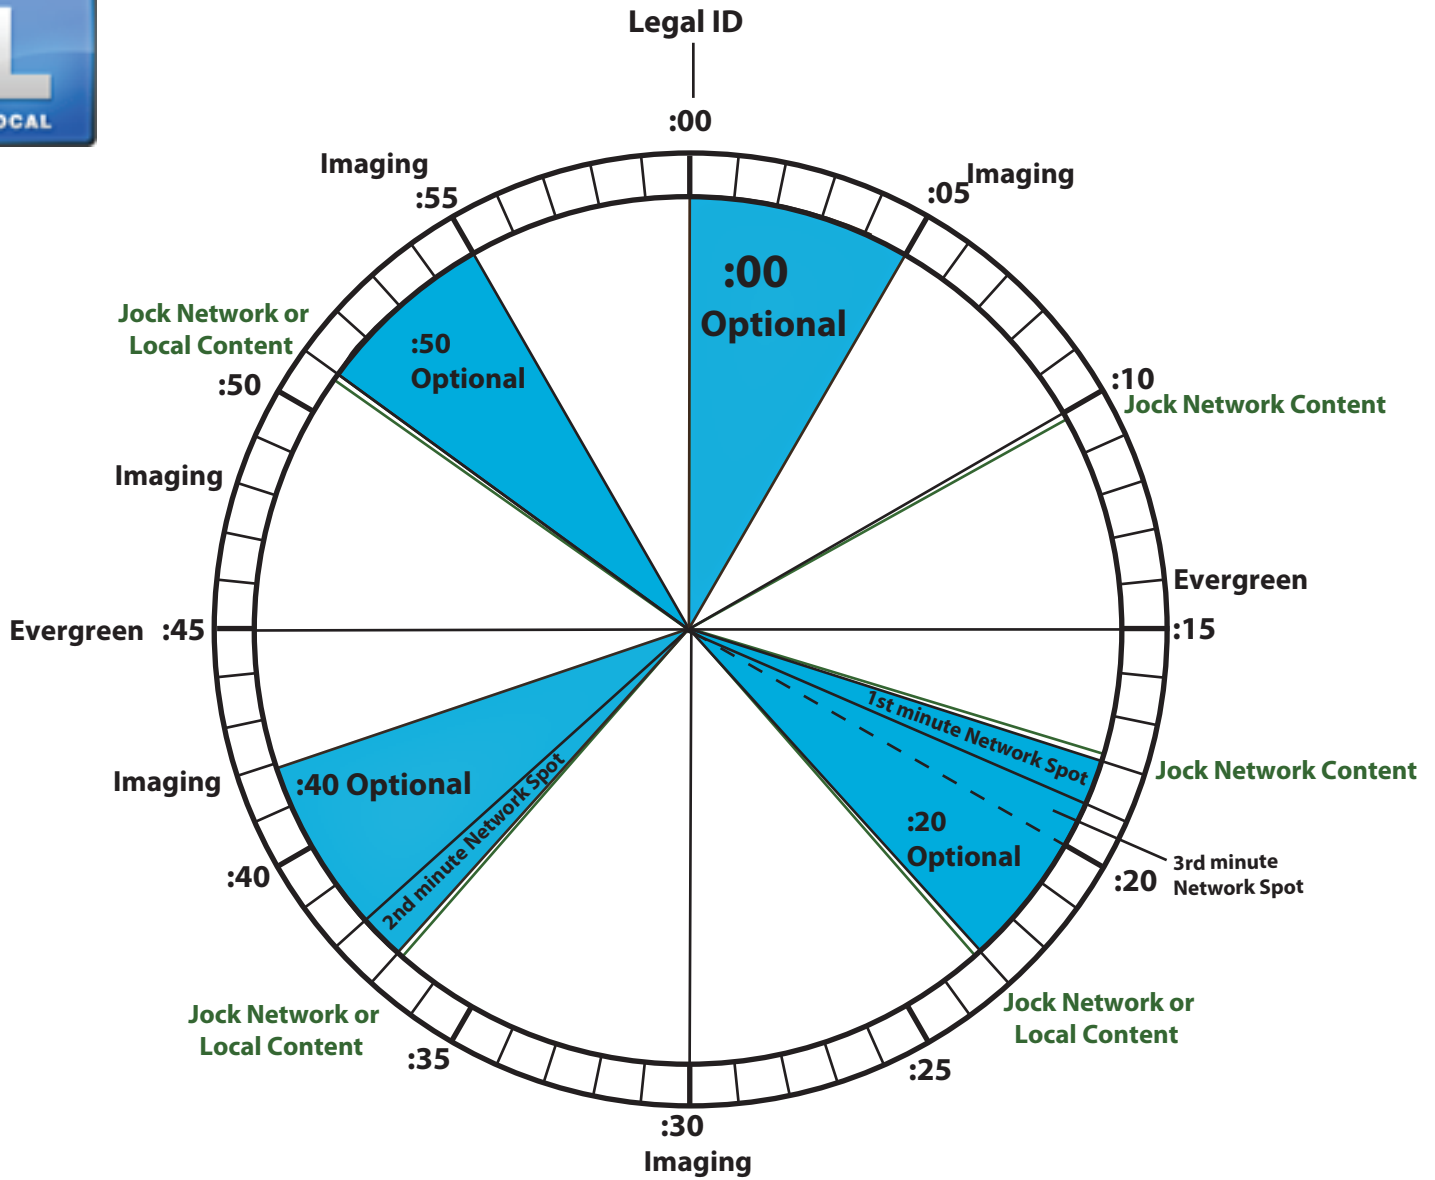

FULL MODE Format Clock

WestwoodOne