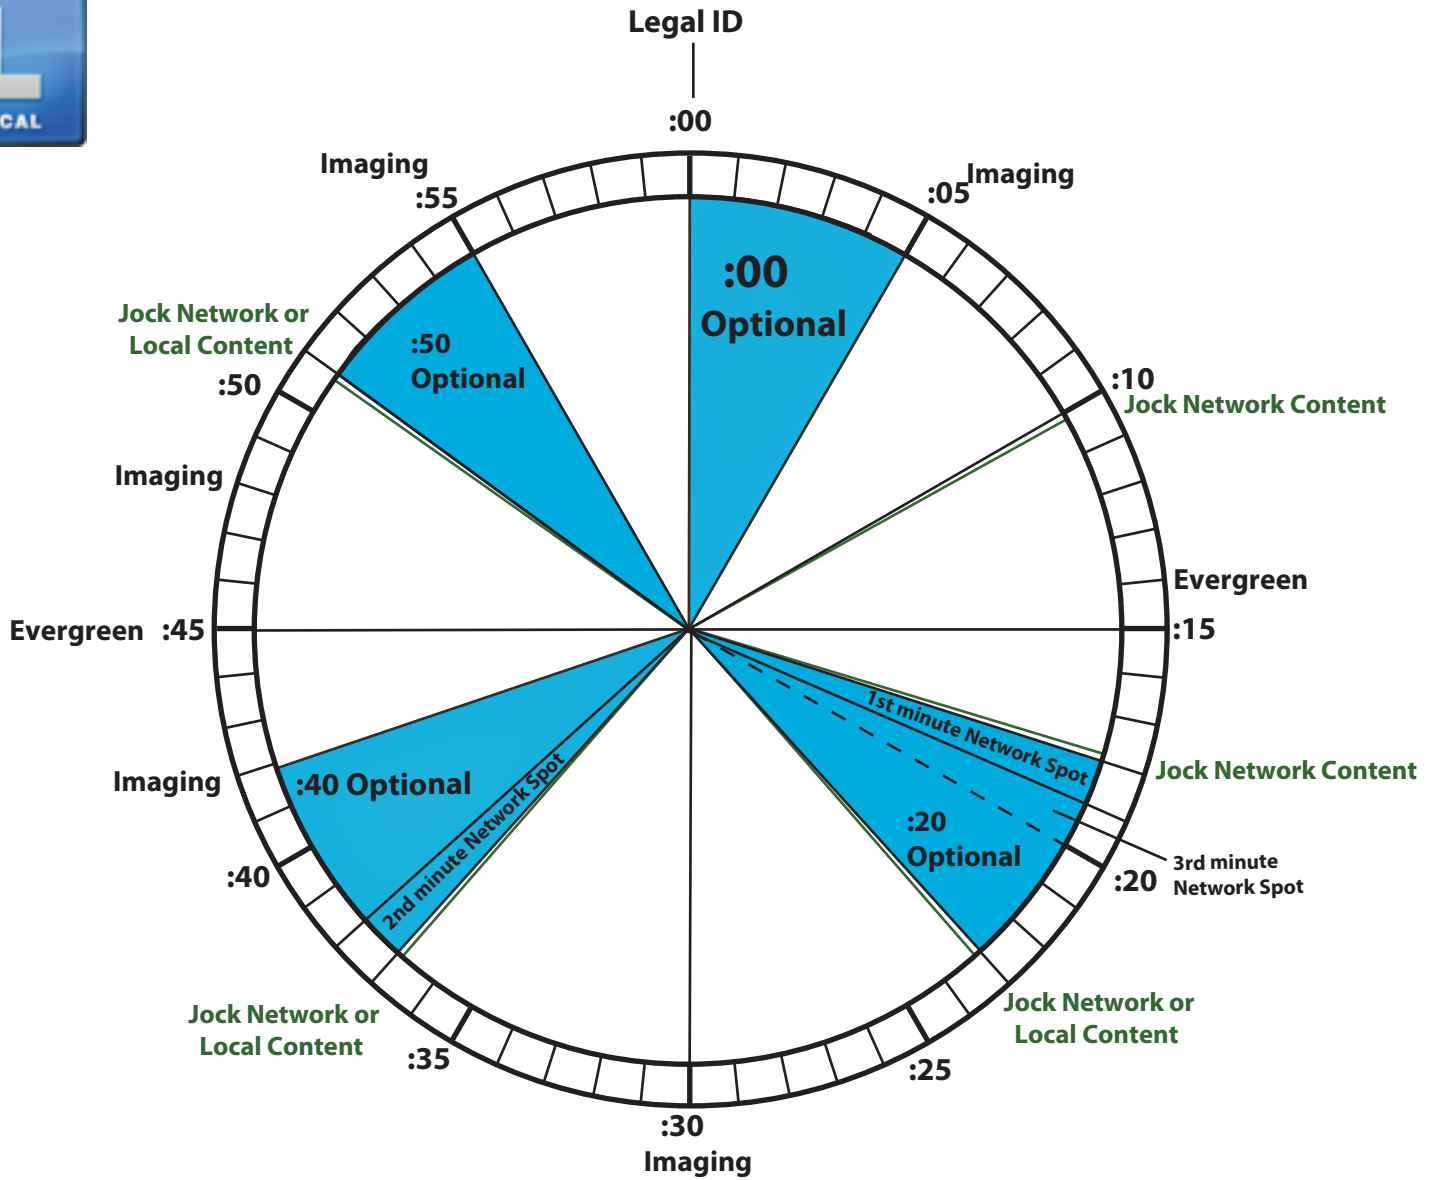

# mainstream country

## FULL MODE Format Clock

WestwoodOne