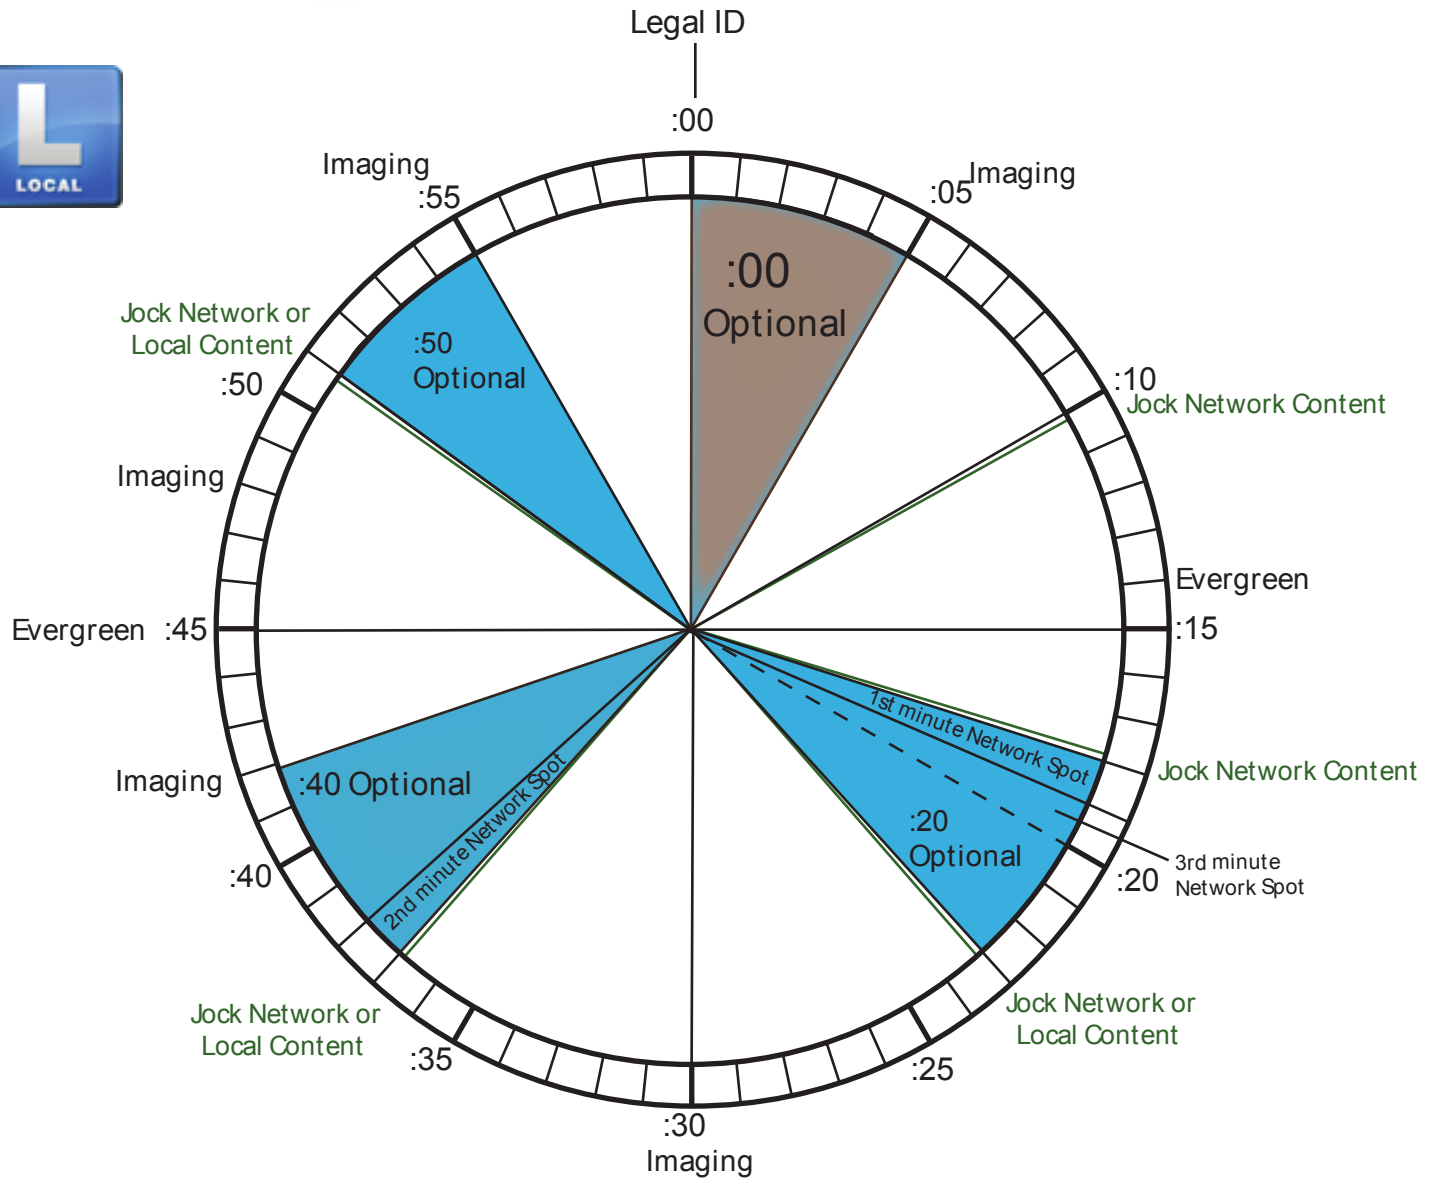

# FULL MODE Format Clock

Westwood One