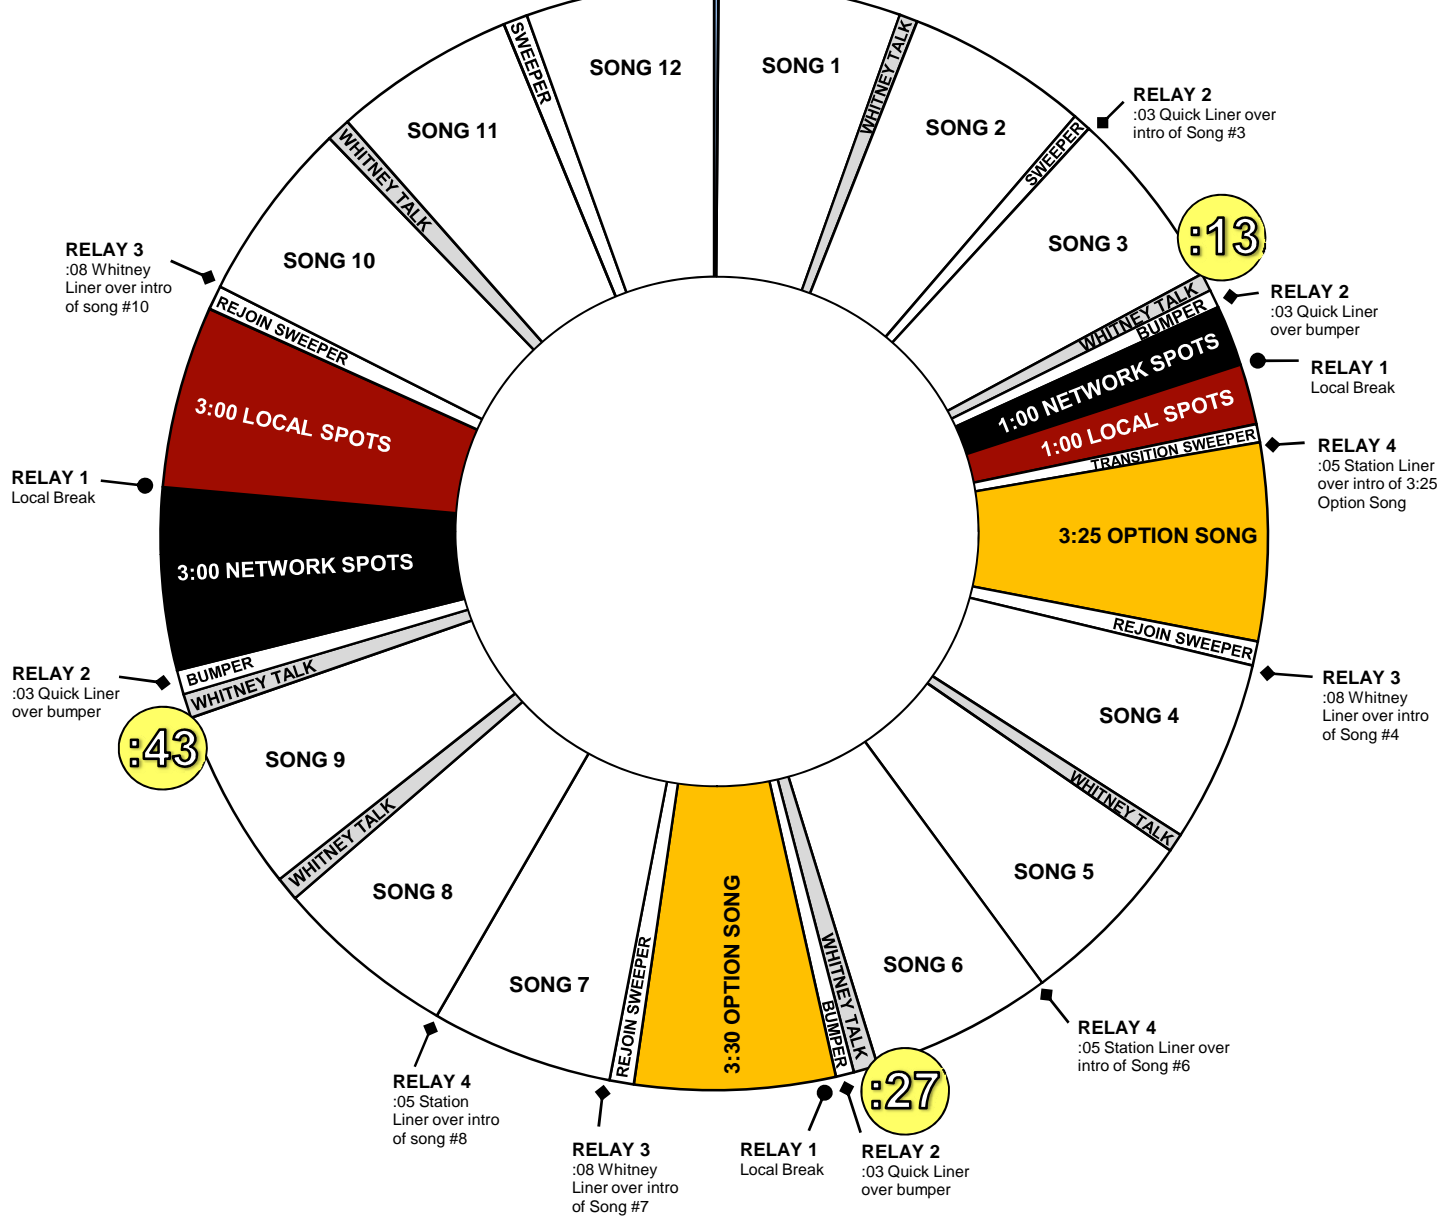

FORMAT CLOCK

Effective February 15, 2010

WEGENER (I6420)

PROVIDER: Dial Global

Channel 228

Saturday, 7pm - 12am

ALL TIME ZONES

RELAY 13
Dry :07 Legal ID
over produced
Top-of-Hour Stager
at 00:04

TOP OF HOUR
STAGER

- Relay 1 fires Local Break
- Relay 2 fires Quick Liner (:03 in length)
- Relay 3 fires Whitney Liner (:08 in length)
- Relay 4 fires Station Liner (:05 in length)
- Relay 13 fires Legal ID (:07 in length)

Local Breaks are covered with PSA's
Optional Local Breaks are covered with music

CLOCK TIMES

:13, :27, and :43 are approximate times and may vary +/- 5 mins

STUDIO HOTLINE: (877) 843-7464
FOR ENGINEERING ASSISTANCE:
PHONE: (661) 253-4770
EMAIL: programsupport@dial-global.com