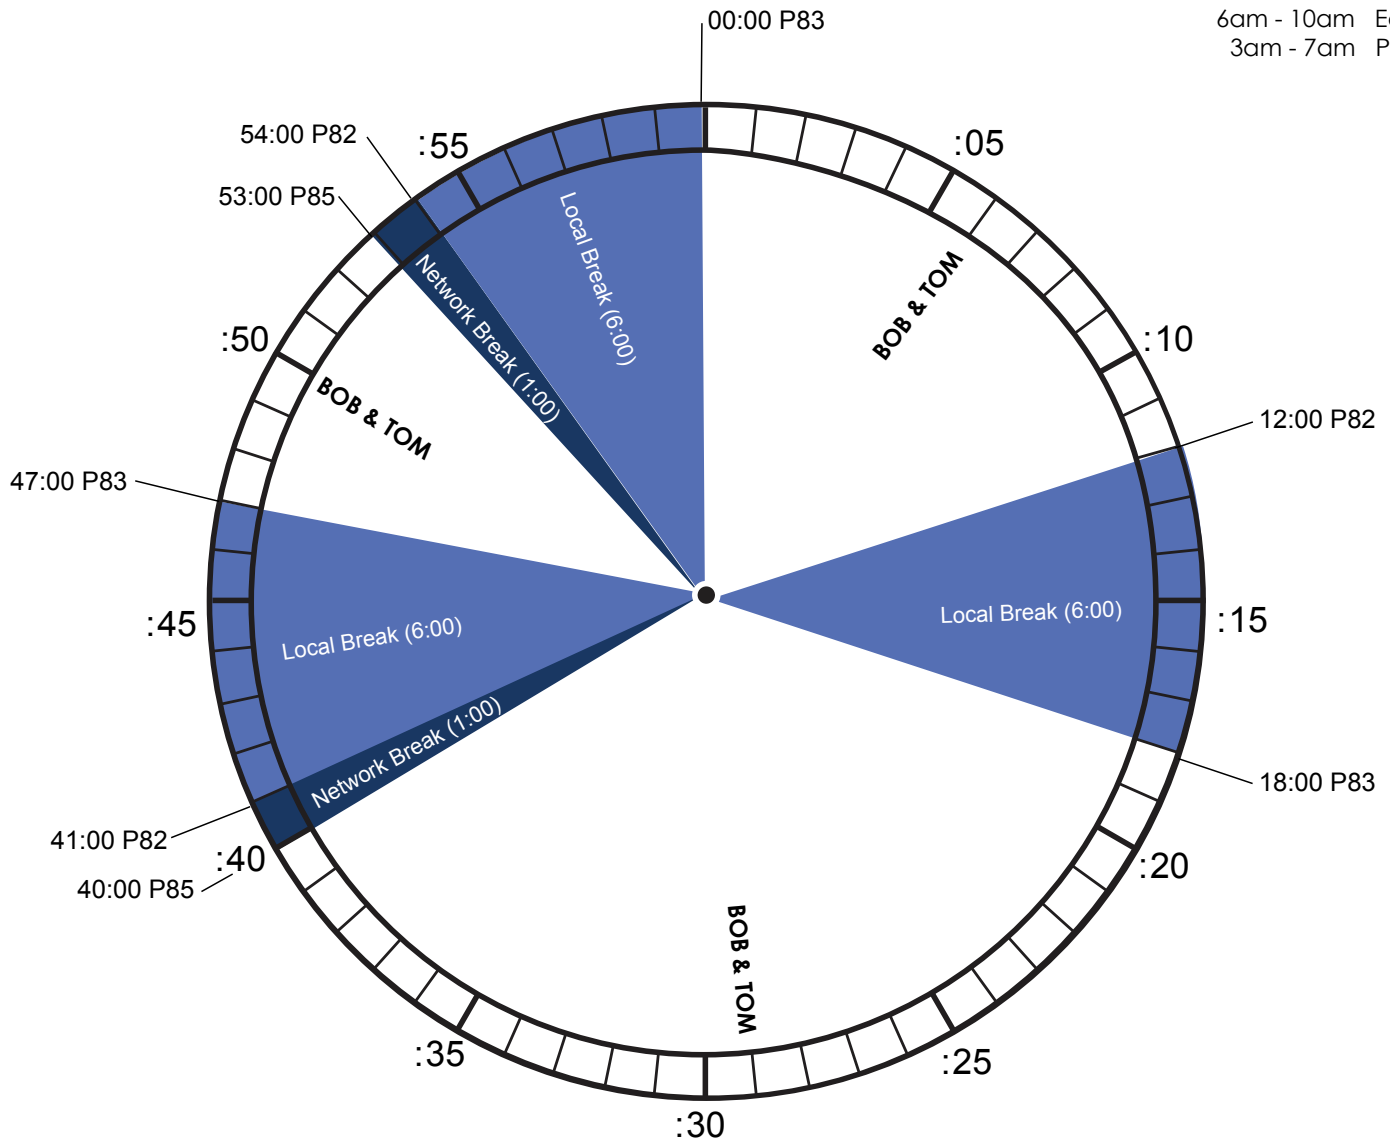

Monday - Friday

6am - 10am Eastern
3am - 7am Pacific

PROGRAM FUNCTIONS

B&T Local Break Start
B&T Rejoin 6
B&T Rejoin 4
B&T Network Break Start

NETCUES:

P82
P83
P84
P85

NOTE: All breaks float
P82 fires local stop sets
Receiver setup: <http://myxdsreceiver.cmneng.com>