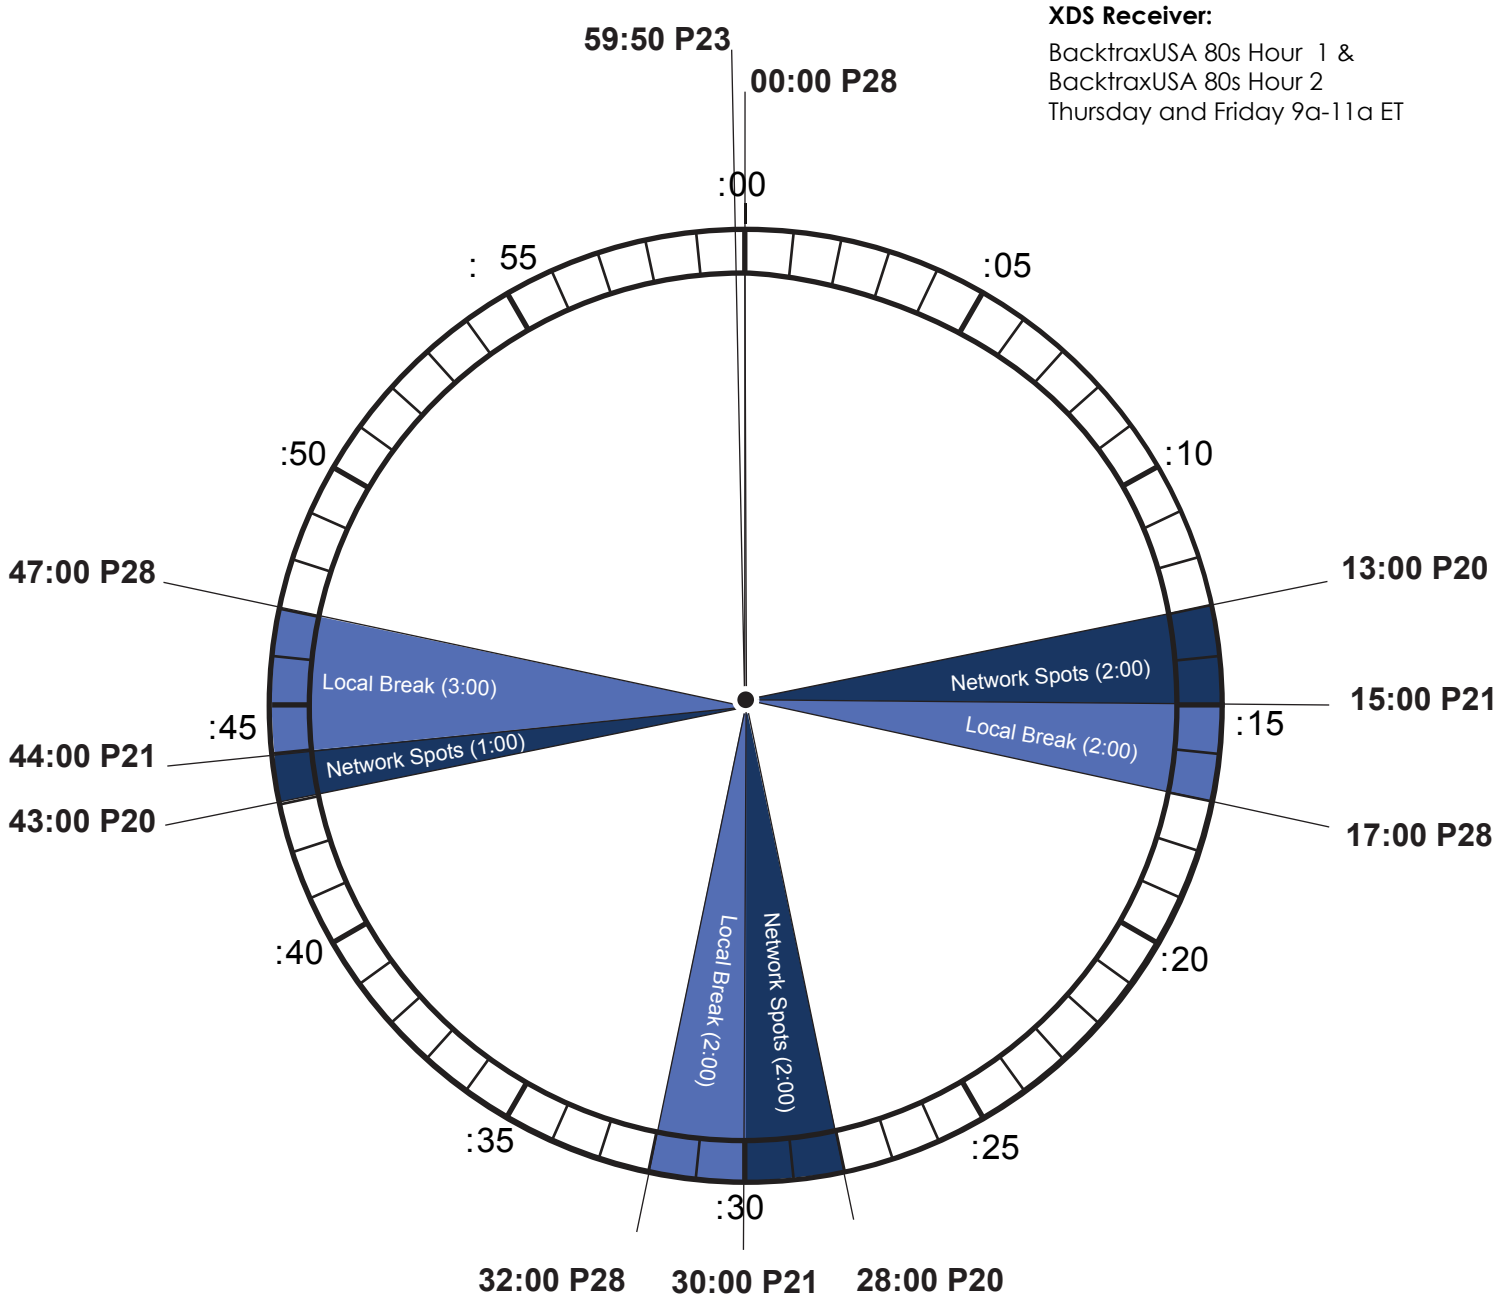

FORMAT CLOCK

PROGRAM FUNCTIONS

Backtrax	Segment Start
Backtrax	Net Spot Start
Backtrax	Local Break Start
Legal ID	

NETCUES:

P28
P20
P21
P23

AVAILS

Local Min 7 / Network Min 5

Affiliate Technical Support 24/7