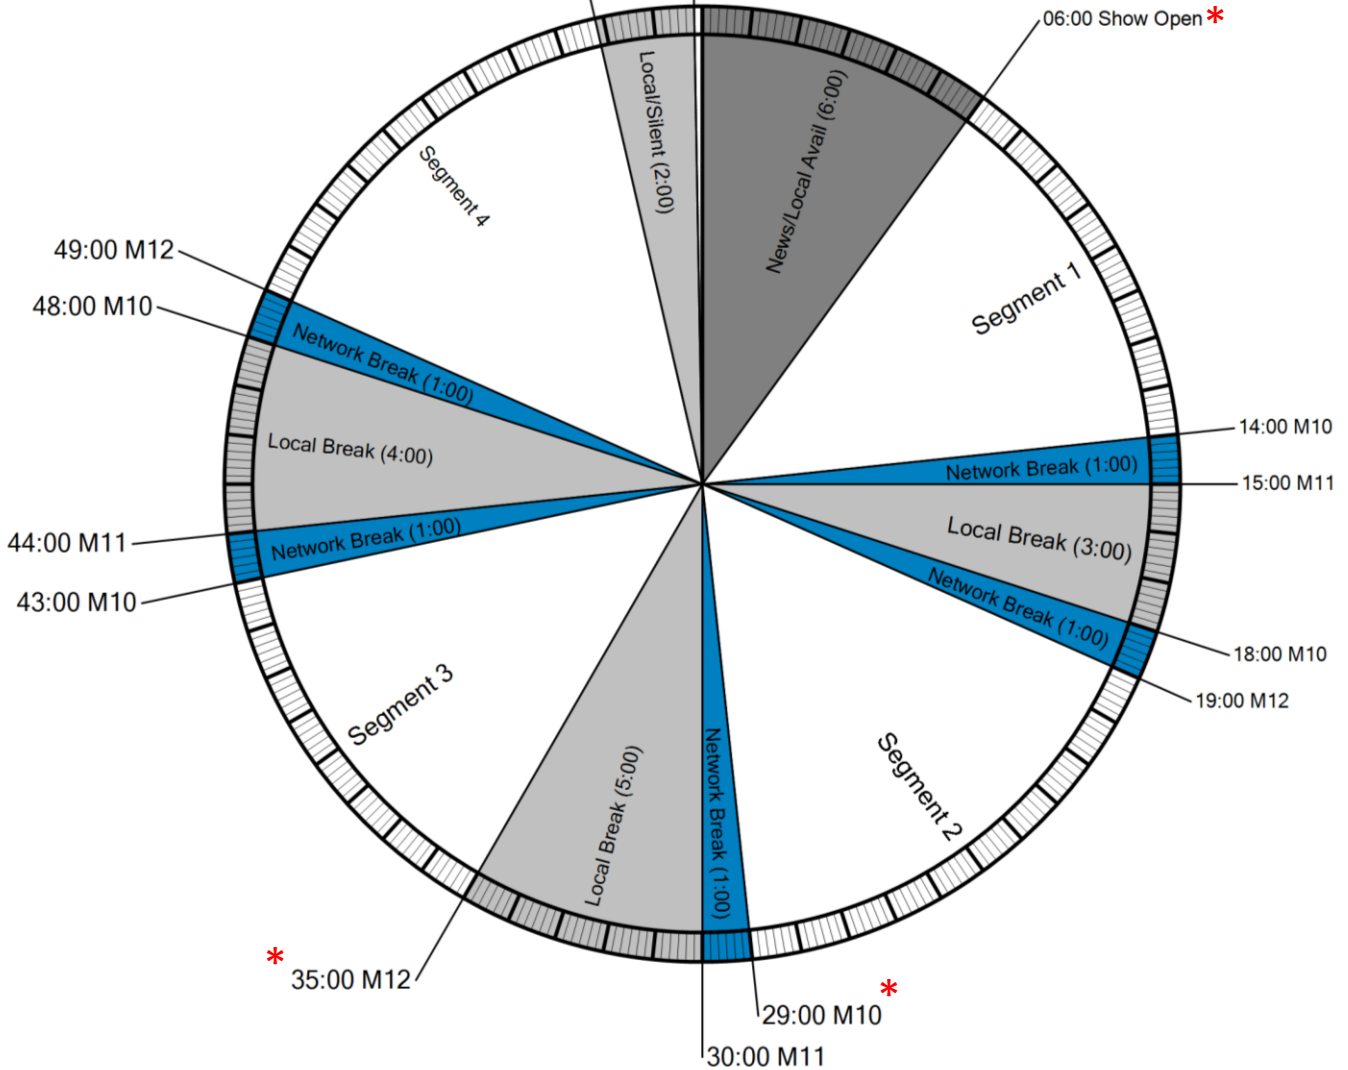

Westwood One

FORMAT CLOCK

XDS Program Name: Dan Bongino Show

Feed Time: Mon-Fri 9p-10p ET

59:50 LID (:10 Station ID)

* 57:50 M11

06:00 Show Open *

NETCUES

Local Min 14:00 / Net 5:00

Local Avails will be filled with PSAs

- Events marked with an asterisk have fixed times, all other times are approximate.