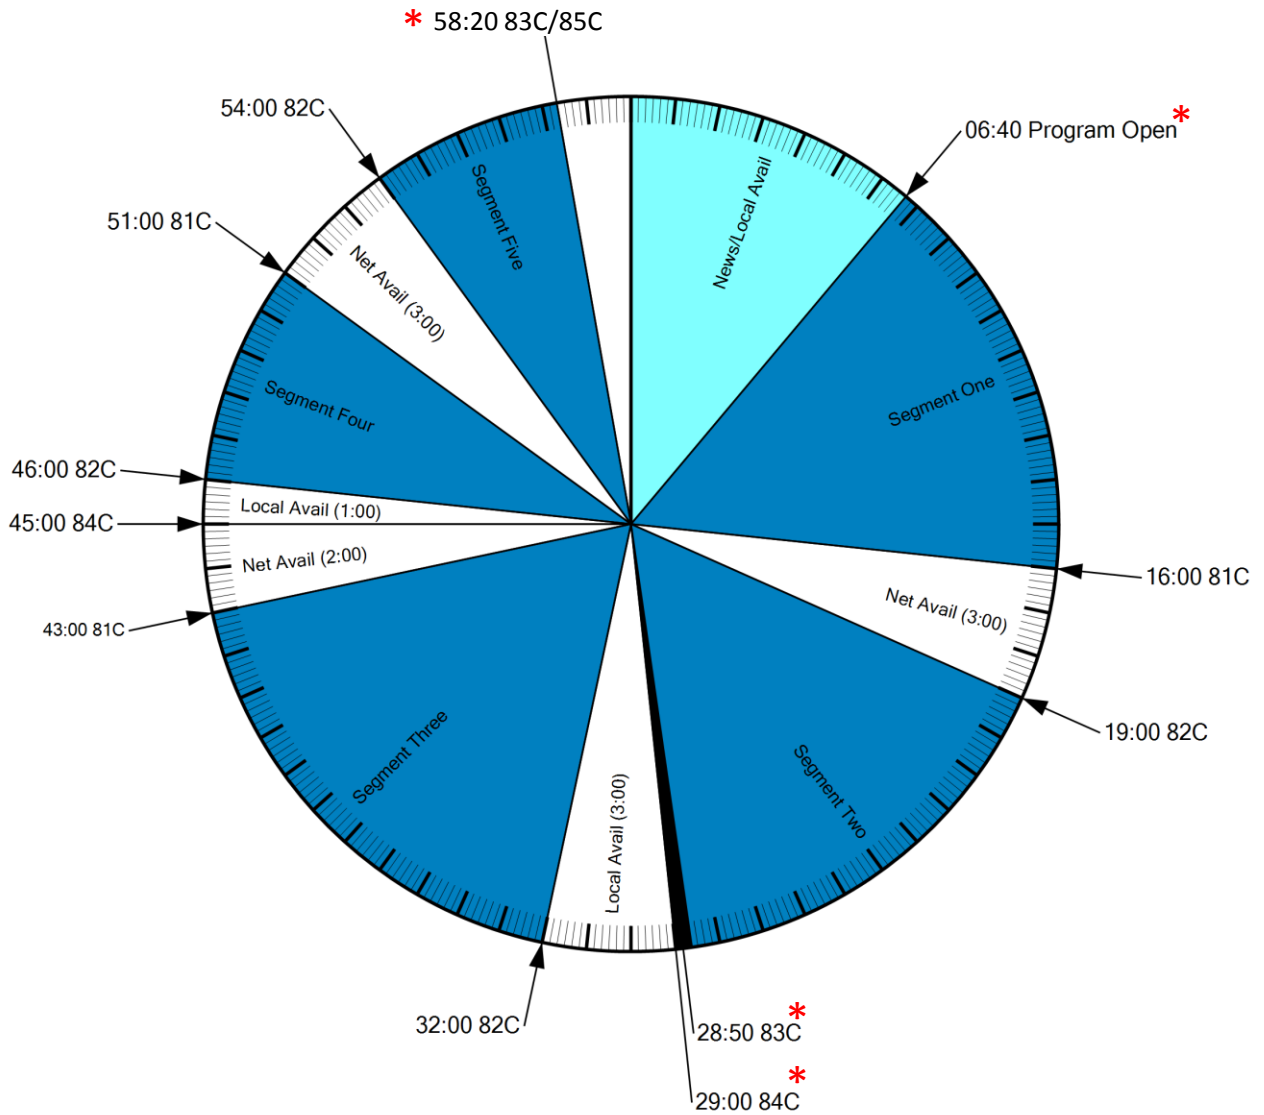

# FORMAT CLOCK

XDS Program Name: Best Of Jim Bohannon

## NETCUES

81C	Jim Bohannon Net Start
82C	Jim Bohannon Rejoin
83C	Jim Bohannon Local ID
84C	Jim Bohannon Local Avail
85C	Jim Bohannon Hour End

## FEED INFORMATION

Saturday 9p-1a ET

## AVAILS

Local Min 4 / Network Min 8

- Events marked with an asterisk have fixed times, all other times are approximate.