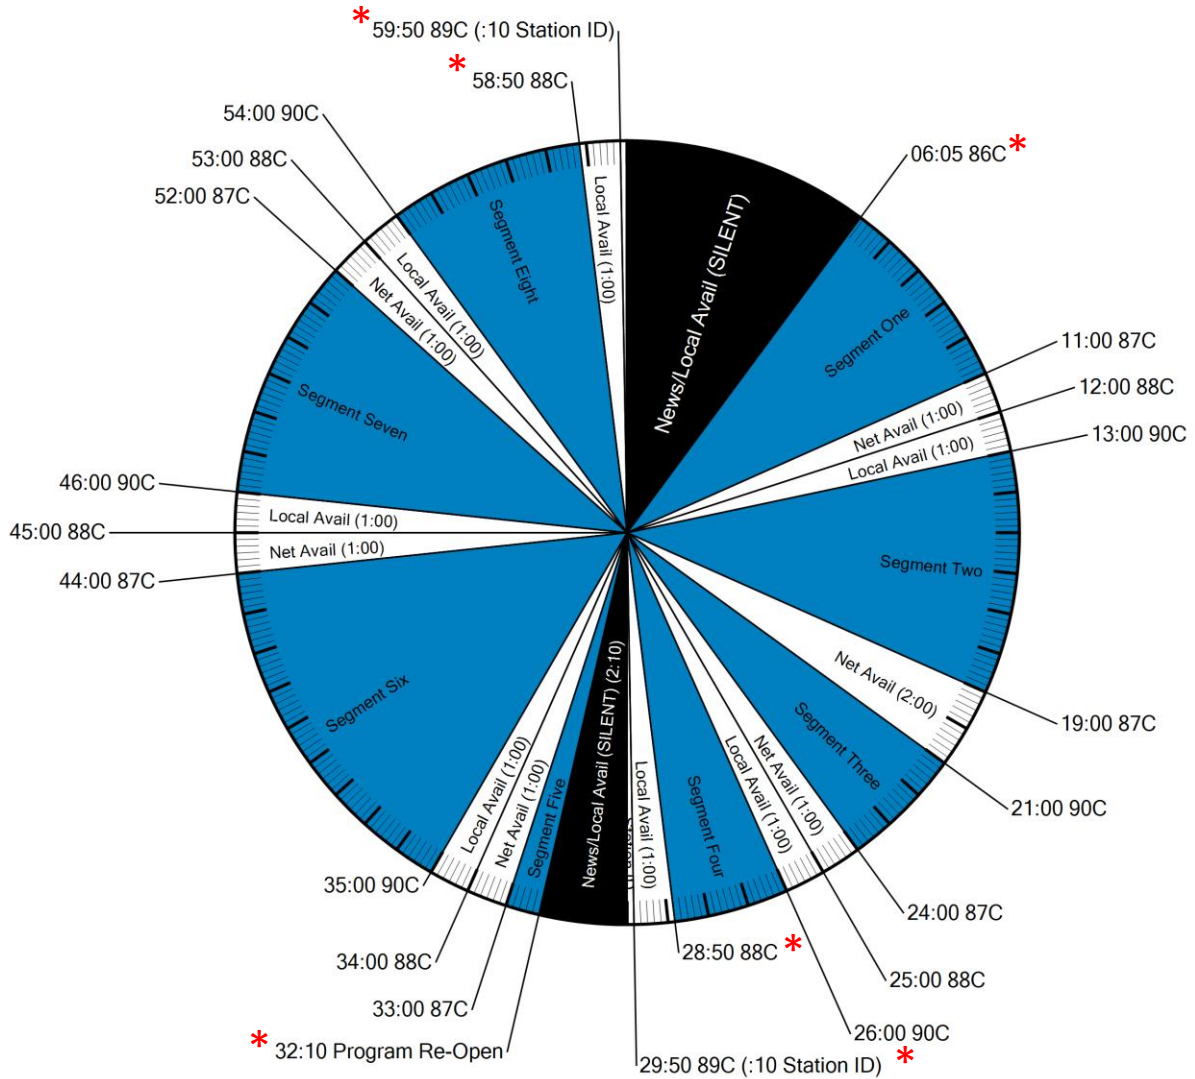

FORMAT CLOCK

WestwoodOne

XDS Program Name: America in the Morning

NETCUES

- 86C America in the Morning Program Start
- 87C America in the Morning Net Spot Start
- 88C America in the Morning Local Break Start
- 89C America in the Morning Local ID
- 90C America in the Morning Rejoin

AVAILS

Local Min 8 / Network Min 7

AFFILIATE TECHNICAL SERVICES

888-HELP-450

FEED INFORMATION

- Mon-Fri 5-6a
- Mon-Fri 6-7a
- Mon-Fri 8-9a

* Events marked with an asterisk have fixed times, all other times are approximate.