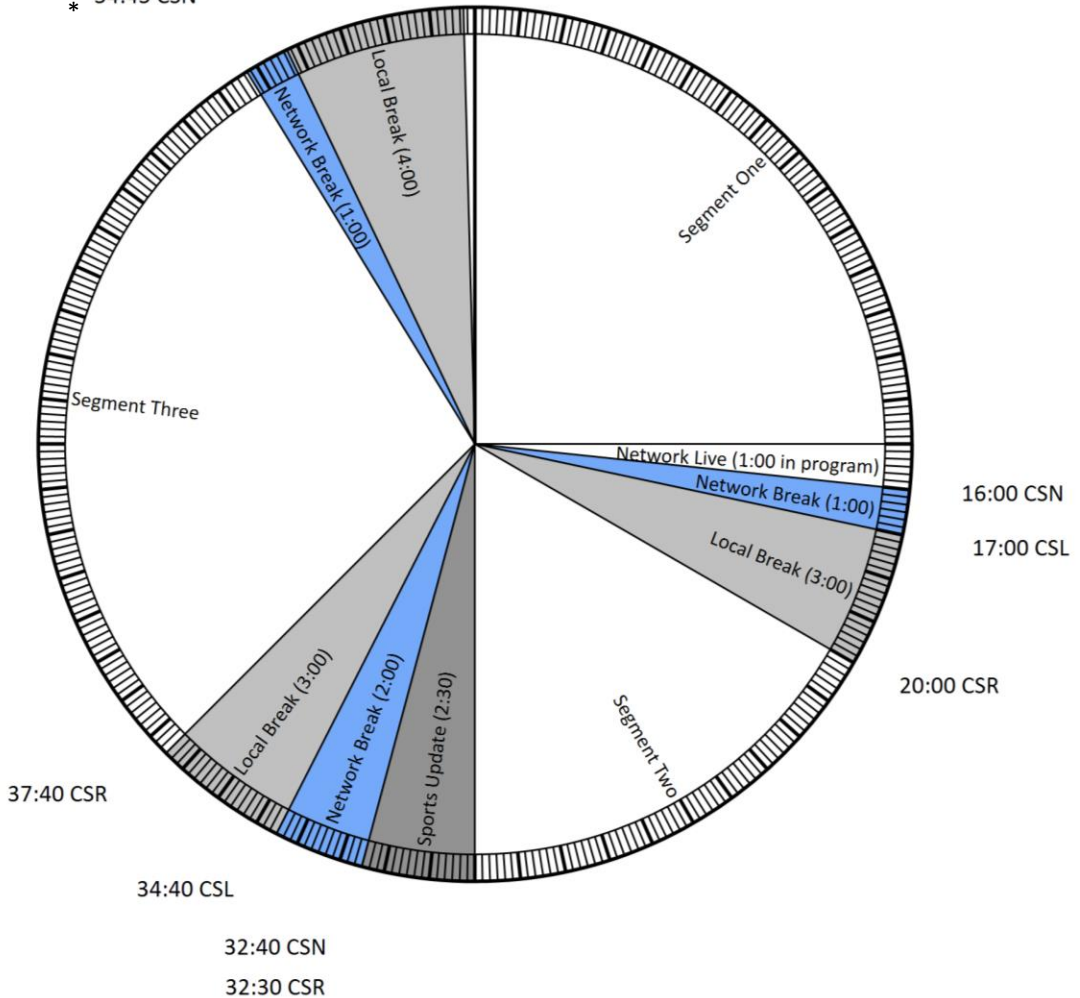

# FORMAT CLOCK

**CBS SPORTS  
RADIO**

Amy Lawrence

Mon-Fri 2a-6a

\* 59:45 CID

55:45 CSL

\* 54:45 CSN

## NETCUES

CSN  
CSL  
CSR  
CID

## PROGRAM FUNCTIONS

CBS Sports Network Break Start  
CBS Sports Local Break Start  
CBS Local Bumper (:10sec)  
CBS Legal ID (network is silent)

Except where exact times are indicated (\*), local breaks and imaging breaks float and will occur at approximate times noted.

LOCAL BREAKS ARE FILLED  
TRANSMITTED IN STEREO