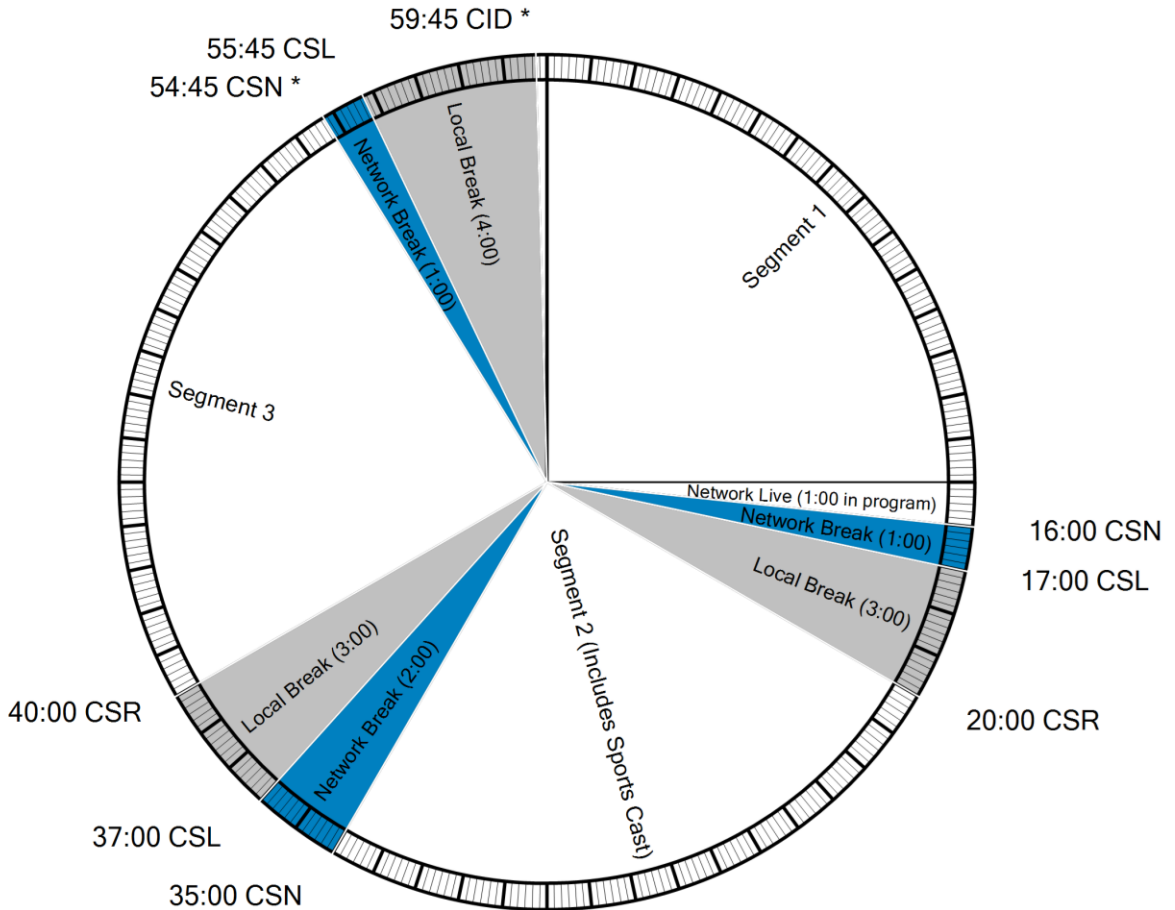

Westwood One

FORMAT CLOCK

**CBS SPORTS
RADIO**

The DA Show

Mon-Fri 6a-10a

NETCUES

CSN
CSL
CSR
CID

PROGRAM FUNCTIONS

CBS Sports Network Break Start
CBS Sports Local Break Start
CBS Local Bumper (:10sec)
CBS Legal ID (network is silent)

Except where exact times are indicated (*), local breaks and imaging breaks float and will occur at approximate times noted.