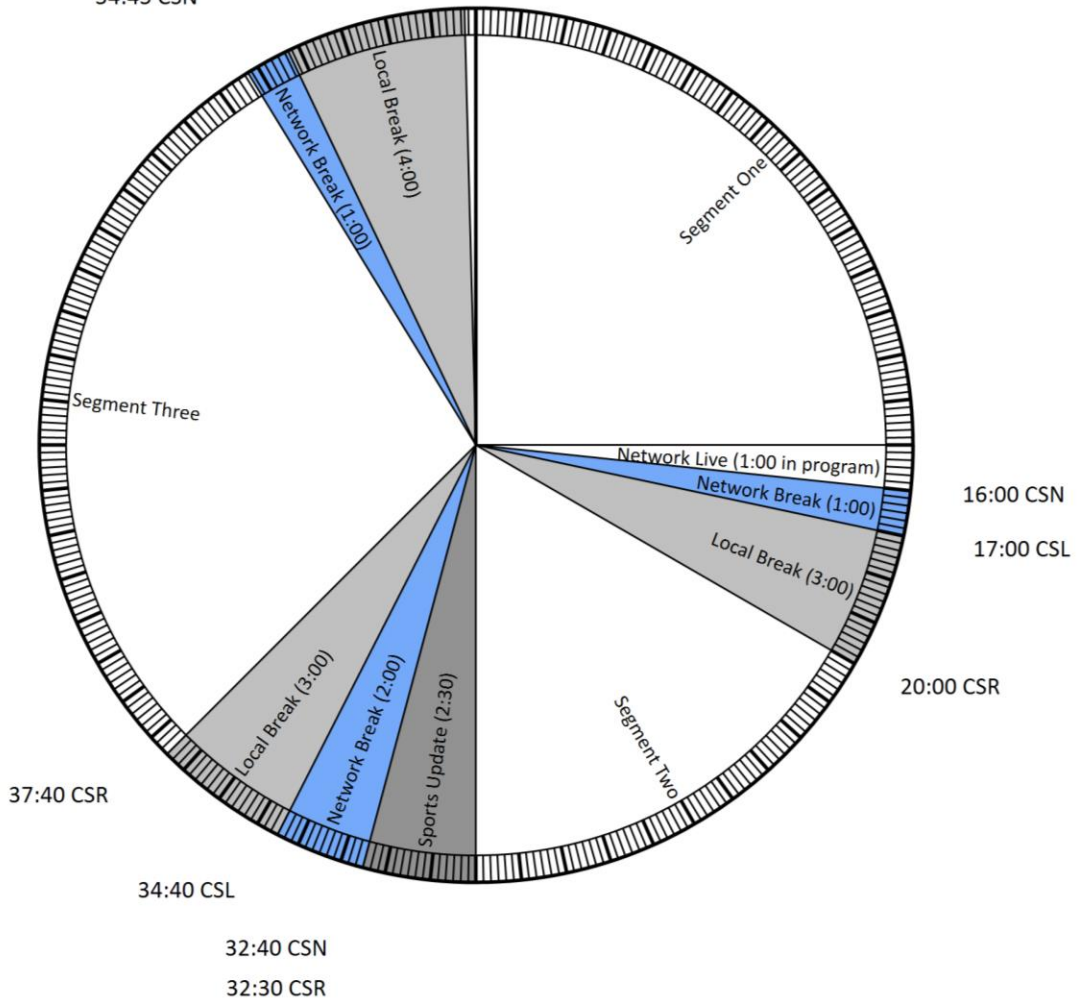

Westwood One

FORMAT CLOCK

**CBS SPORTS
RADIO**

Weekends

Sa 2a-Mon 2a ET

* 59:45 CID

* 55:45 CSL
54:45 CSN

NETCUES

CSN
CSL
CSR
CID

PROGRAM FUNCTIONS

CBS Sports Network Break Start
CBS Sports Local Break Start
CBS Local Bumper (:10sec)
CBS Legal ID (network is silent)

Except where exact times are indicated (*), local breaks and imaging breaks float and will occur at approximate times noted.