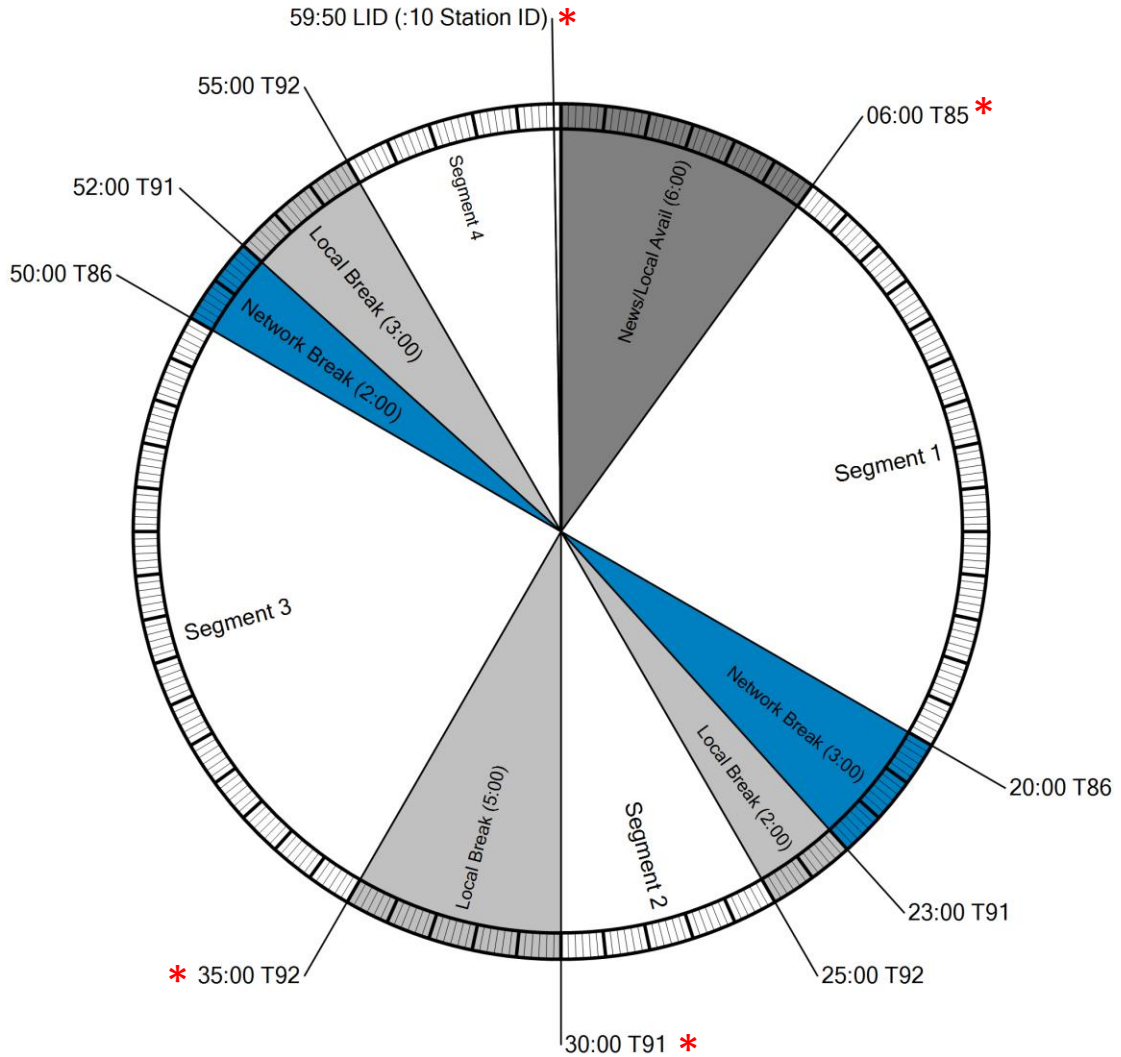

FORMAT CLOCK

XDS Program Name: Chris Plante Show

NETCUES

- T85 Chris Plante Show Program Start
- T86 Chris Plante Show Net Spot Start
- T91 Chris Plante Show Local Break Start
- T92 Chris Plante Show Rejoin
- LID Chris Plante Show Local ID

* Events marked with an asterisk have fixed times, all other times are approximate.