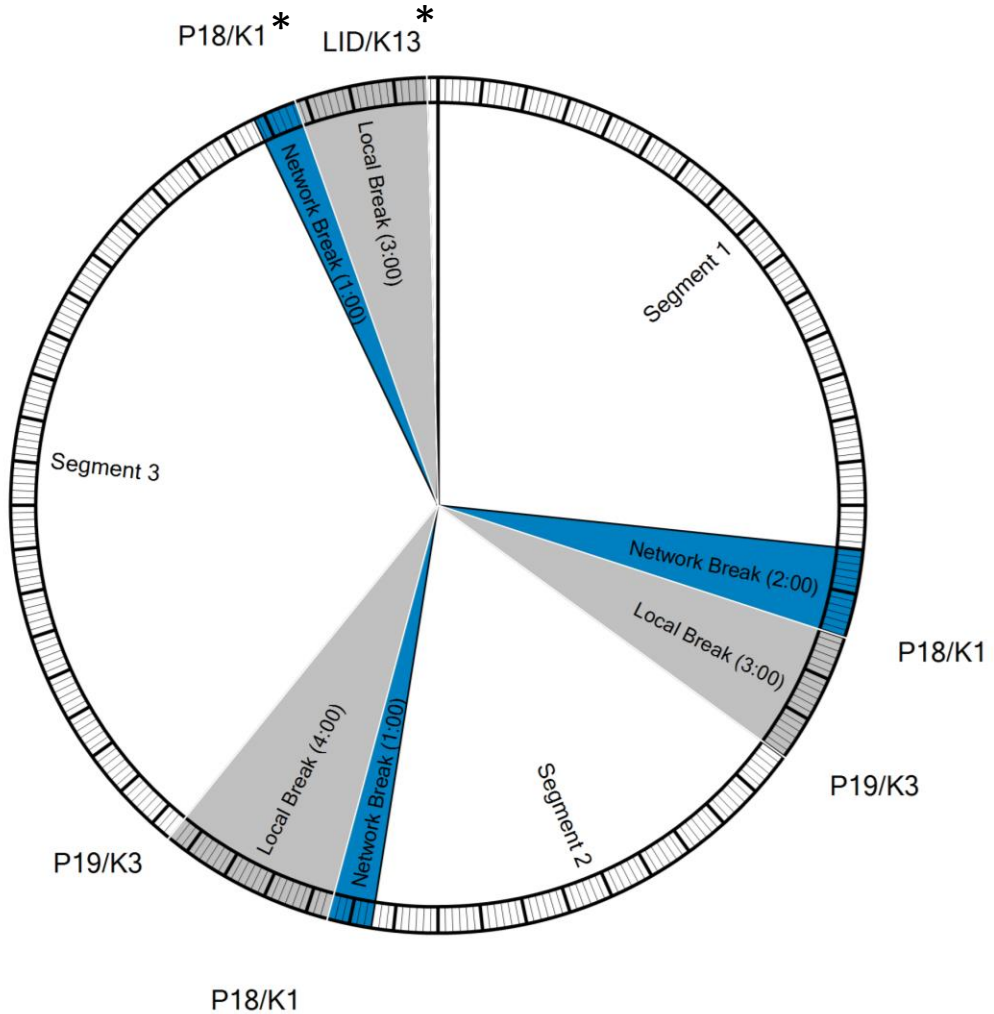

## Barstool Sports – Pick Central Feed Time 3p-4p EST

### NETCUES

P18/K1  
P19/K3  
LID/K13

XDS/Wegener

Except where exact times are indicated (\*), local breaks and imaging breaks float and will occur at approximate times noted.

LOCAL BREAKS ARE FILLED