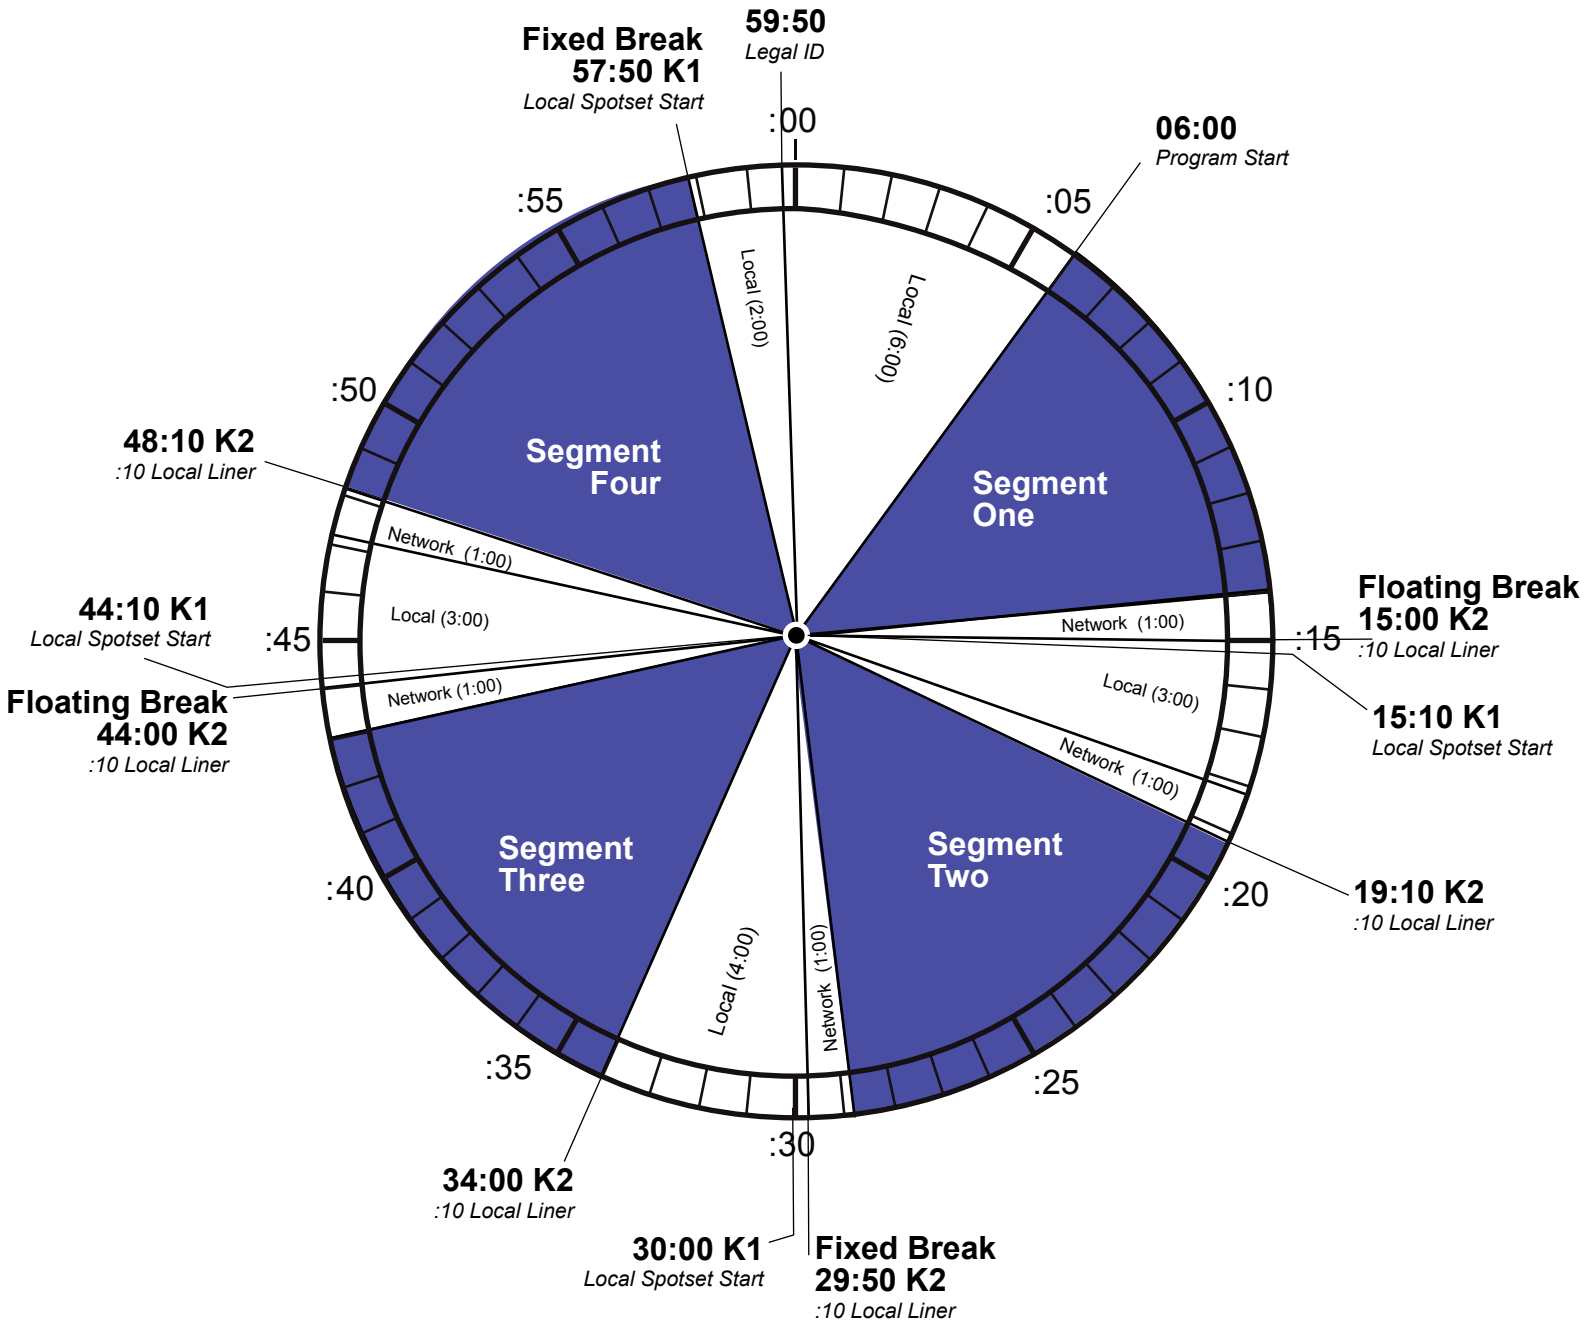

# FORMAT CLOCK

Saturday and Sunday 6 am-9 am Eastern

**PROGRAM FUNCTIONS**

Local Stopset Start  
(:10) Local Liner

Local Break from 57:50 to 6:00 provides availability for Legal ID, recommend airing at 59:50

Floating Breaks at :15 and :44

Fixed Breaks at 29:50 and 57:50

Network music beds air under all :10 local liners

Legal ID at 59:50 is silent

**AVAILS**

Local Inventory 18:10 Network Inventory 5:00

**NETCUES:**