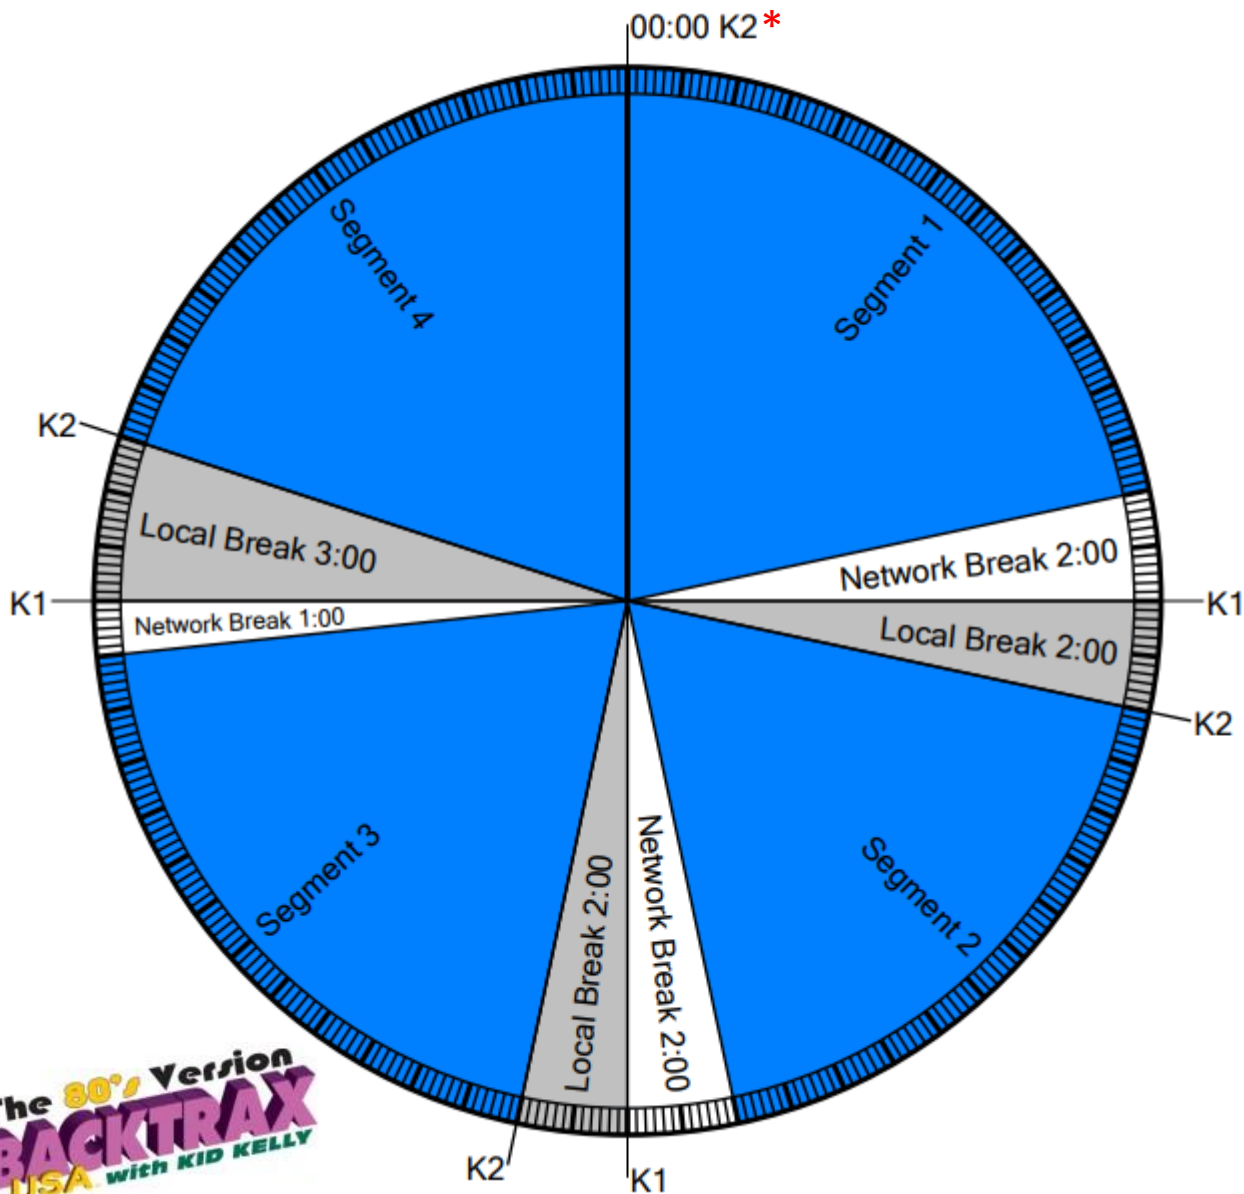

Westwood One

Wegener format clock

Backtrax USA 80s

9:00-11:00 am ET Thurs only

The 80's Version
BACKTRAX
USA with KID KELLY

CLOSURES

K1
K2

PROGRAM FUNCTIONS

Local Stopset Start
Show rejoin

AVAILS PER HOUR

Local Min 7:00/Network Min 5:00
Local Avails will be filled

*Events marked with an asterisk have fixed times, all other times are approximate

AFFILIATE TECHNICAL SERVICES