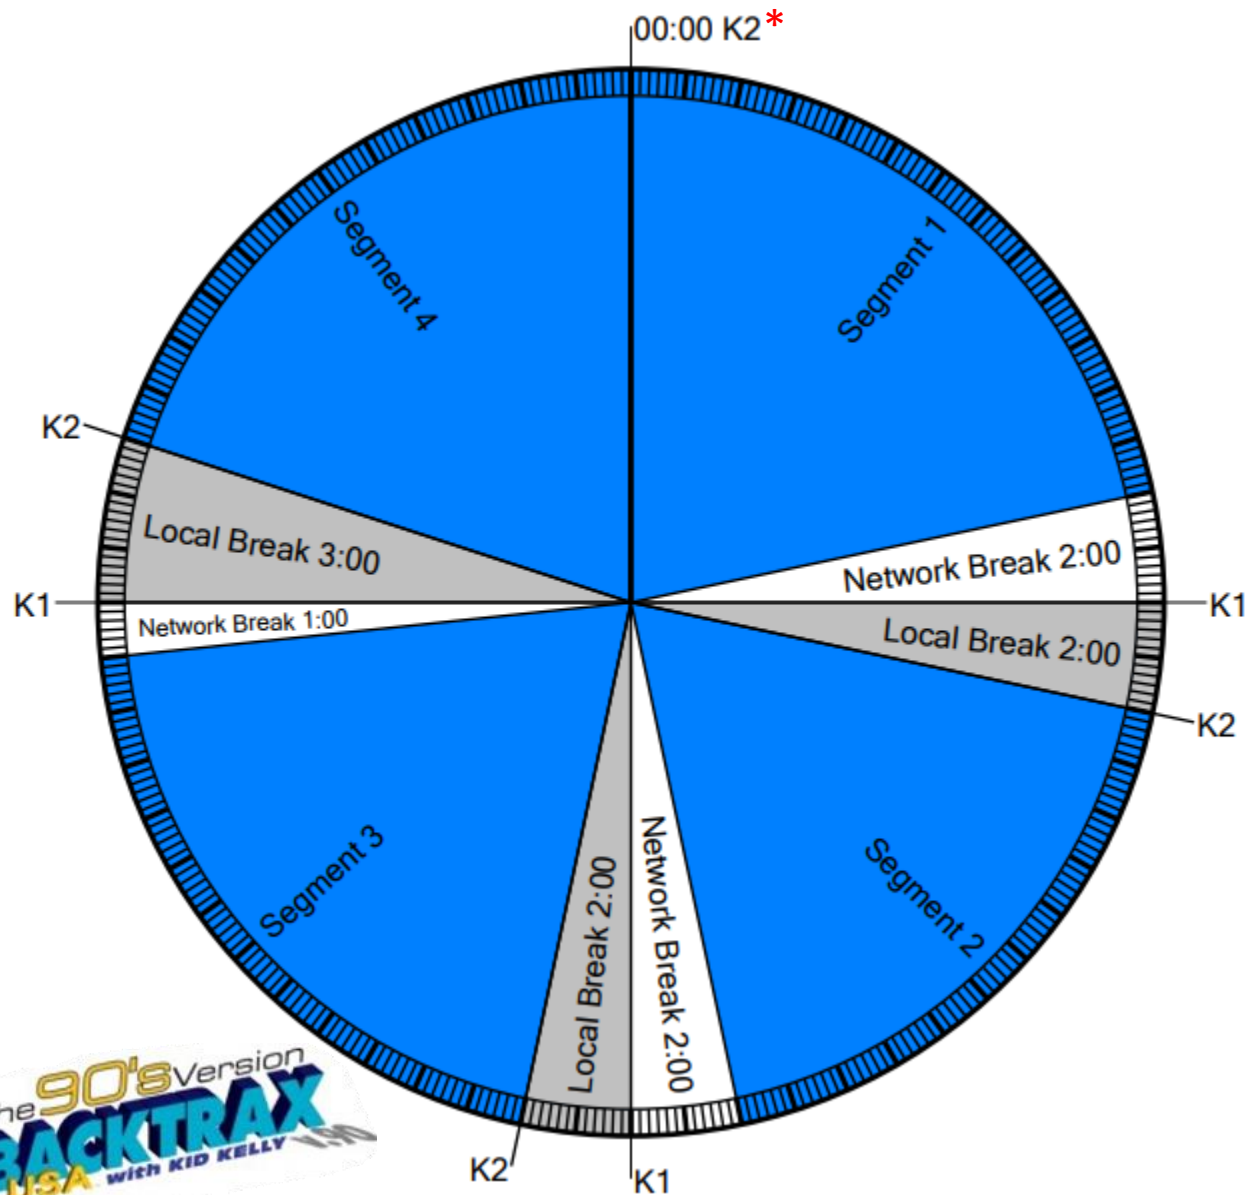

Westwood One

Wegener format clock

Backtrax USA 90s

11:00 am -1:00 pm ET Thurs only

CLOSURES

K1
K2

PROGRAM FUNCTIONS

Local Stopset Start
Show rejoin

AVAILS PER HOUR

Local Min 7:00/Network Min 5:00
Local Avails will be filled

*Events marked with an asterisk have fixed times, all other times are approximate

AFFILIATE TECHNICAL SERVICES

1-888-HELP450

AFFILIATE SALES