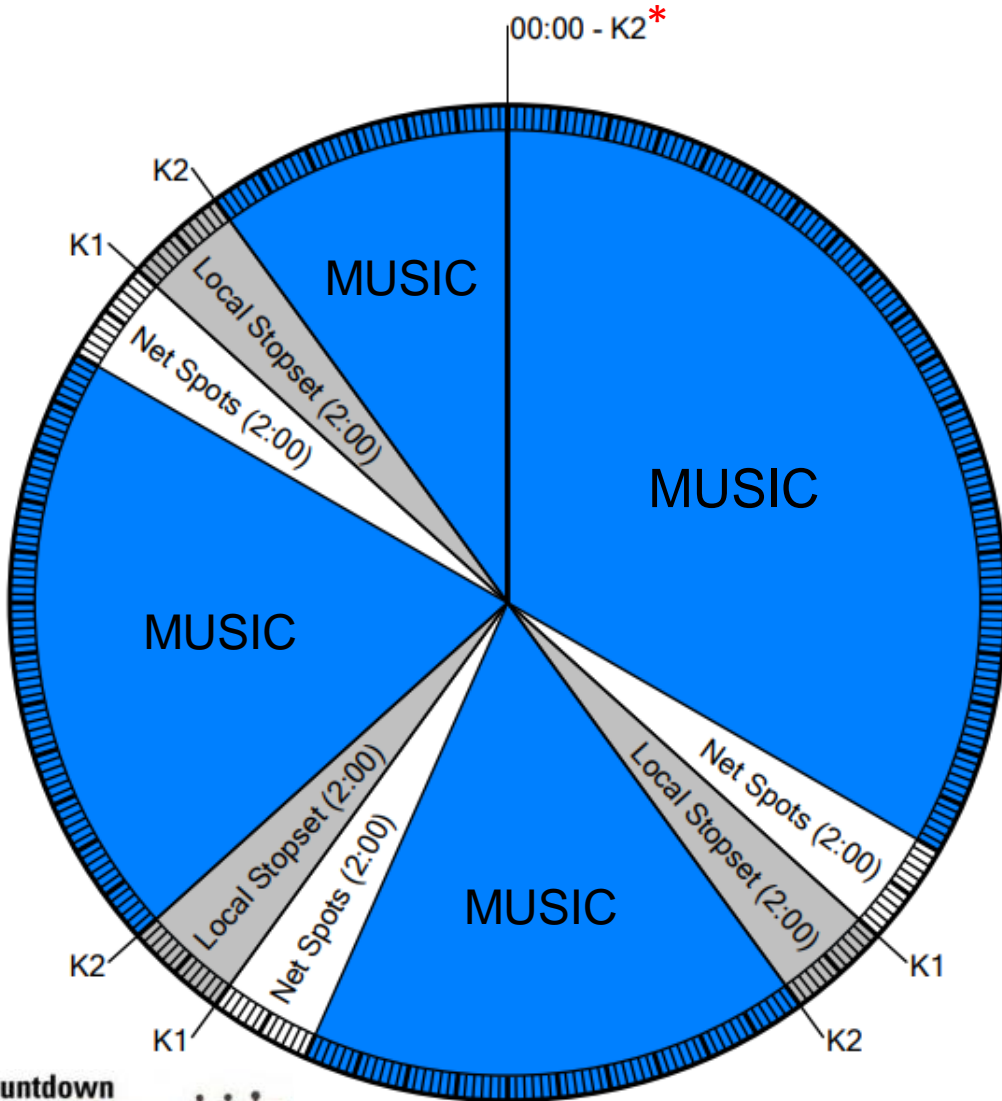

Westwood One

Wegener music format clock

# Country Countdown USA

Feed time: Thursdays, 5 am – 8 am ET

### CLOSURES

- K1
- K2

### PROGRAM FUNCTIONS

- Local Break Start
- Rejoin liner

AVAILS - Local 6 min, Network 6 min  
Local breaks are filled

Effective: September 2021