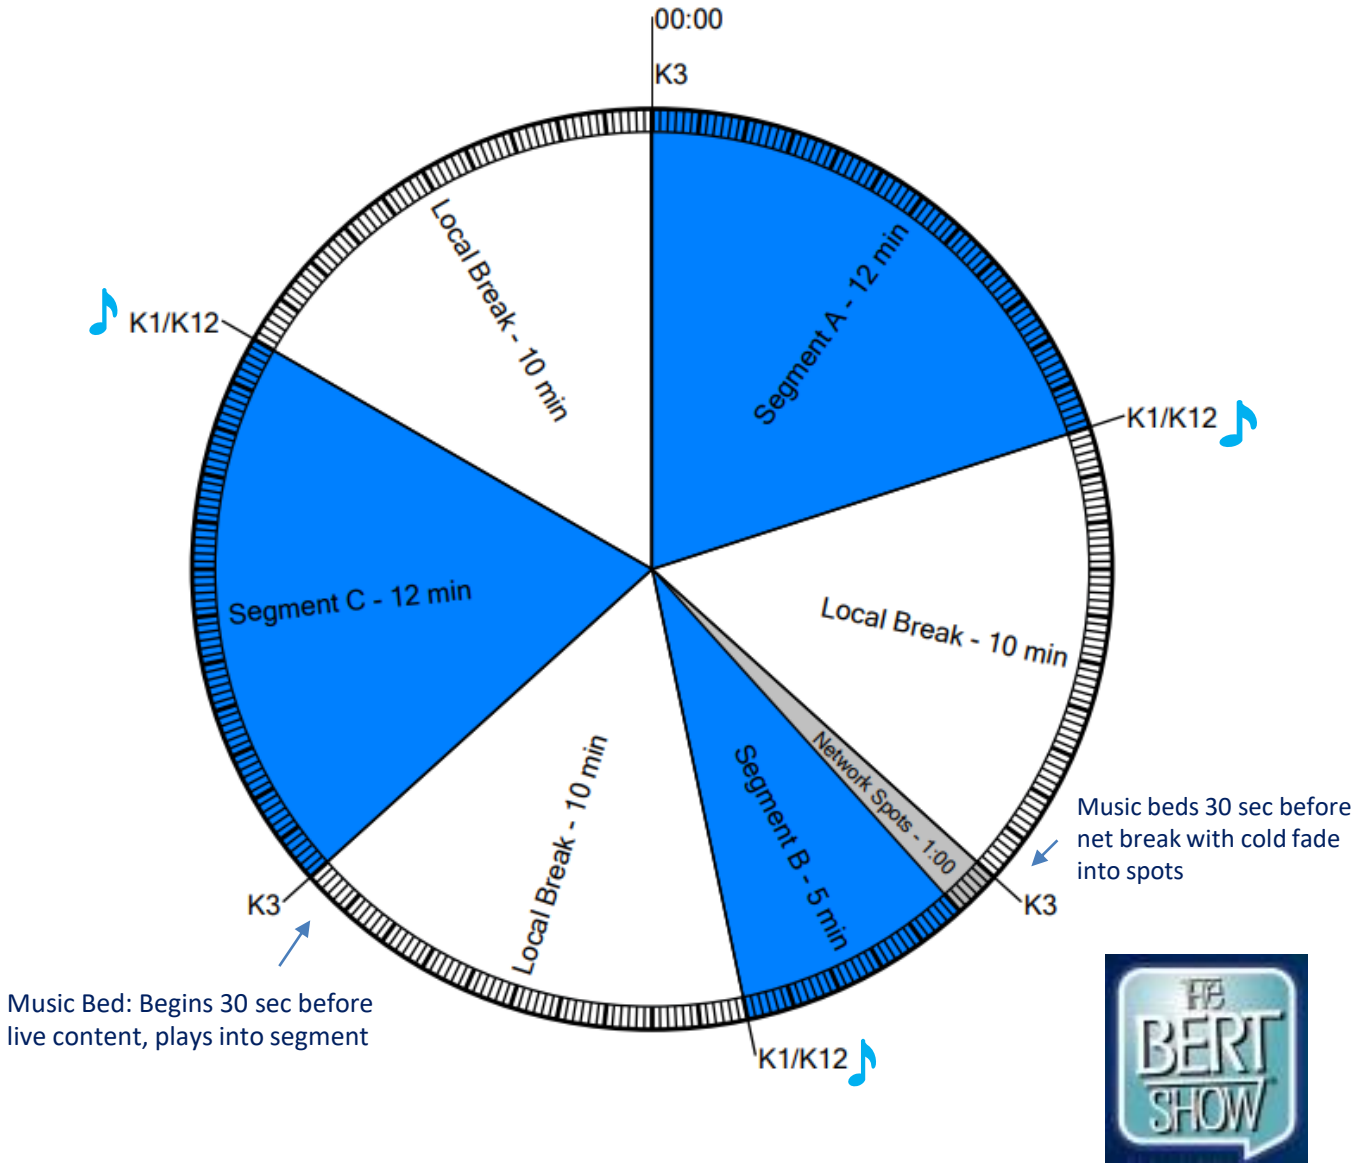

Westwood One

Wegener format clock

# The Bert Show

Feed time: 5-10 am ET Monday through Friday

### CLOSURES

K1/K12

K3

TOH

= Bumper/imaging out of segment

### PROGRAM FUNCTIONS

Local Stopset Start

Return from local

00:00 time sync closure