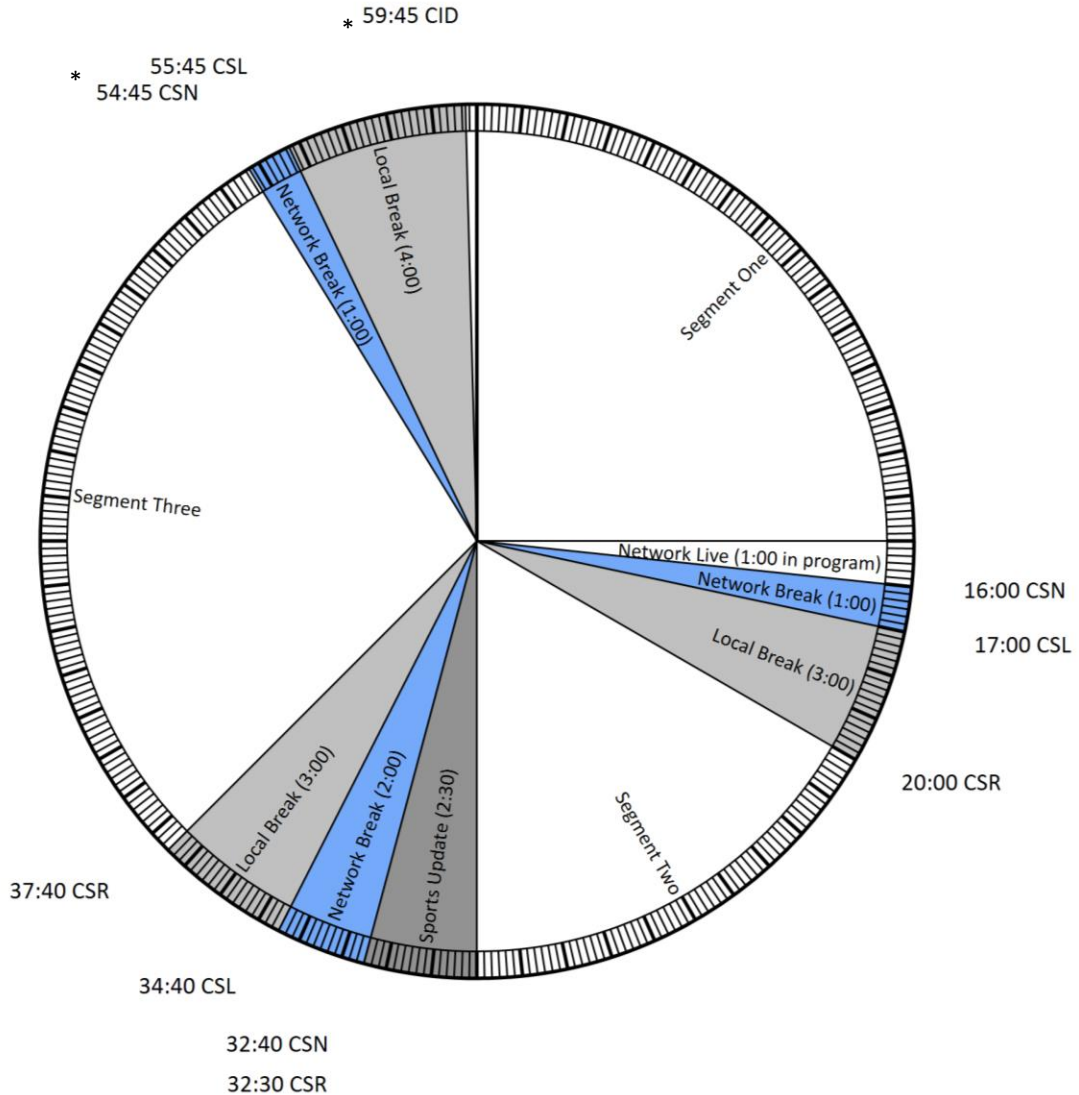

Westwood One

FORMAT CLOCK

**CBS SPORTS
RADIO**

JR Sports Brief

Mon-Fri 10p-2a ET

NETCUES

CSN
CSL
CSR
CID

PROGRAM FUNCTIONS

CBS Sports Network Break Start
CBS Sports Local Break Start
CBS Local Bumper (:10sec)
CBS Legal ID (network is silent)

Except where exact times are indicated (*), local breaks and imaging breaks float and will occur at approximate times noted.