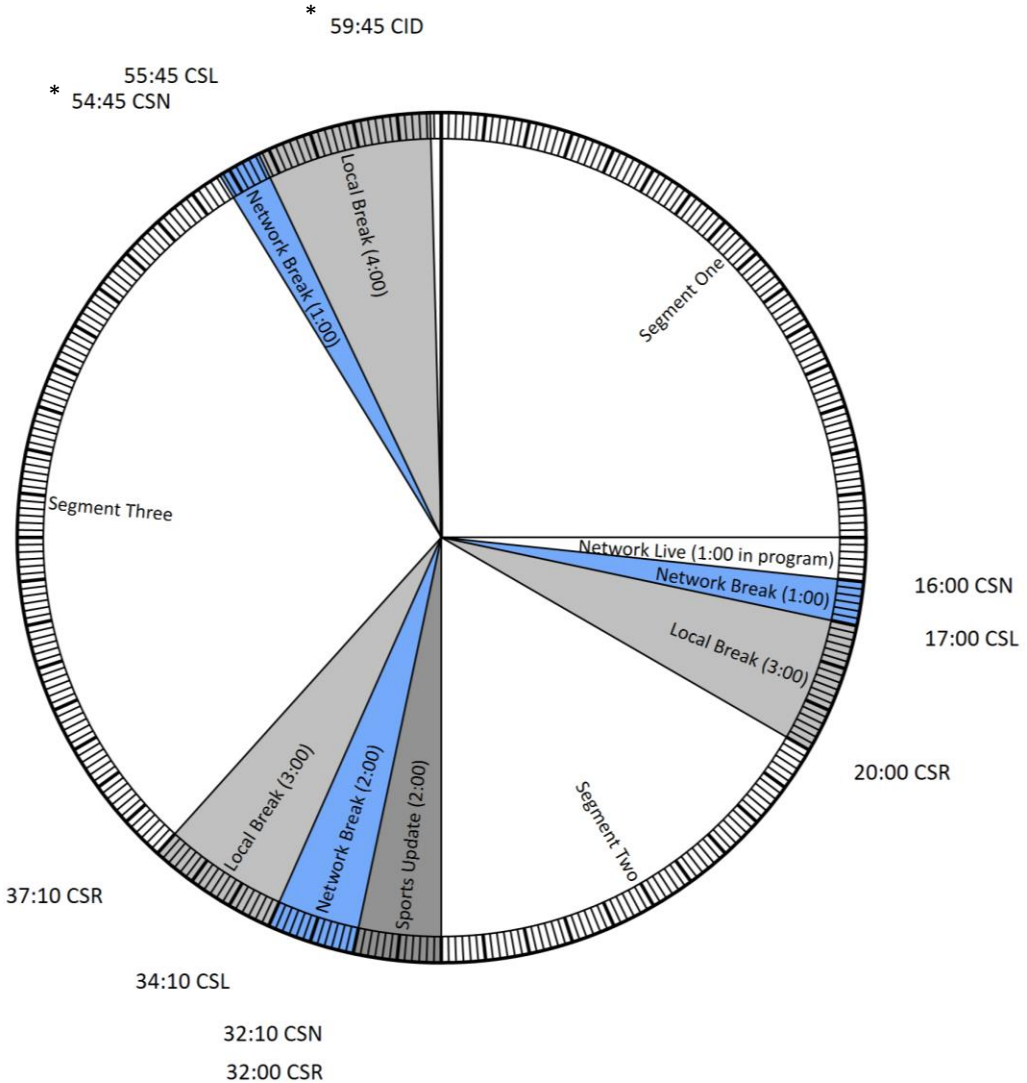

Westwood One

FORMAT CLOCK

**CBS SPORTS
RADIO**

Zach Gelb Show

Mon-Fri 6p-10p ET

NETCUES

CSN
CSL
CSR
CID

PROGRAM FUNCTIONS

CBS Sports Network Break Start
CBS Sports Local Break Start
CBS Local Bumper (:10sec)
CBS Legal ID (network is silent)

Except where exact times are indicated (*), local breaks and imaging breaks float and will occur at approximate times noted.