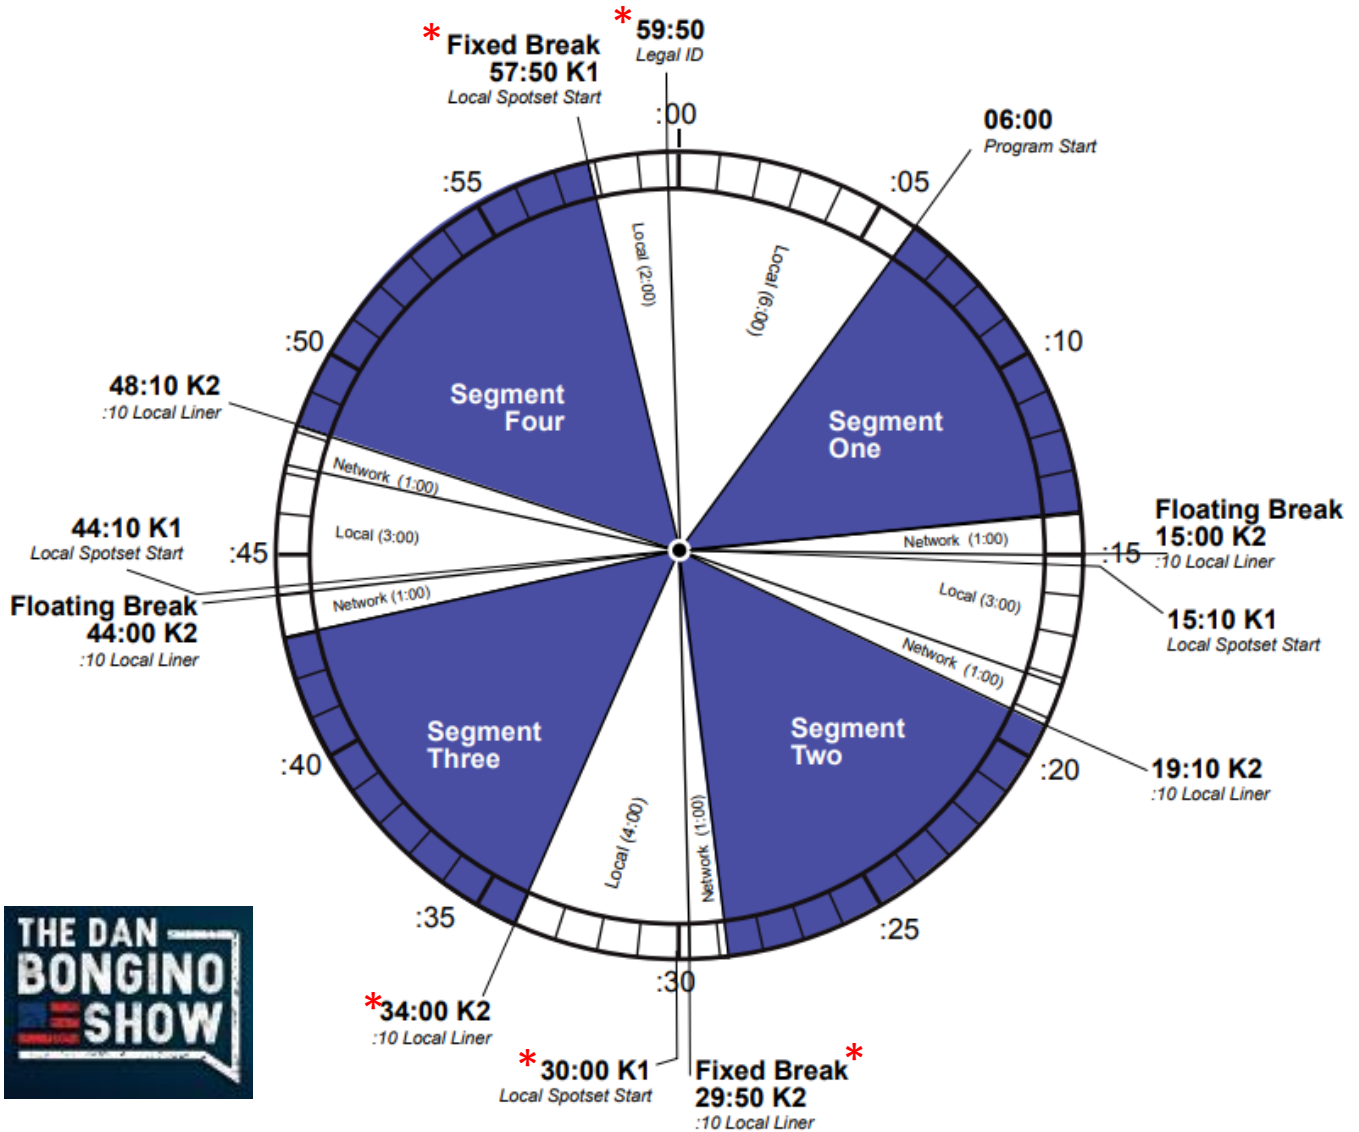

Westwood One

Wegener format clock

DAN BONGINO

Feed times: 12-3 PM ET Monday-Friday
6-9a ET Saturdays

CLOSURES PROGRAM FUNCTIONS

K1 Local Stopset Start
K2 Local ID

Local break from 57:50 to 6:00 provides avail for legal ID (recommend airing at 59:50). **Legal ID at 59:50 is silent.** Network music beds air under all :10 local liners.