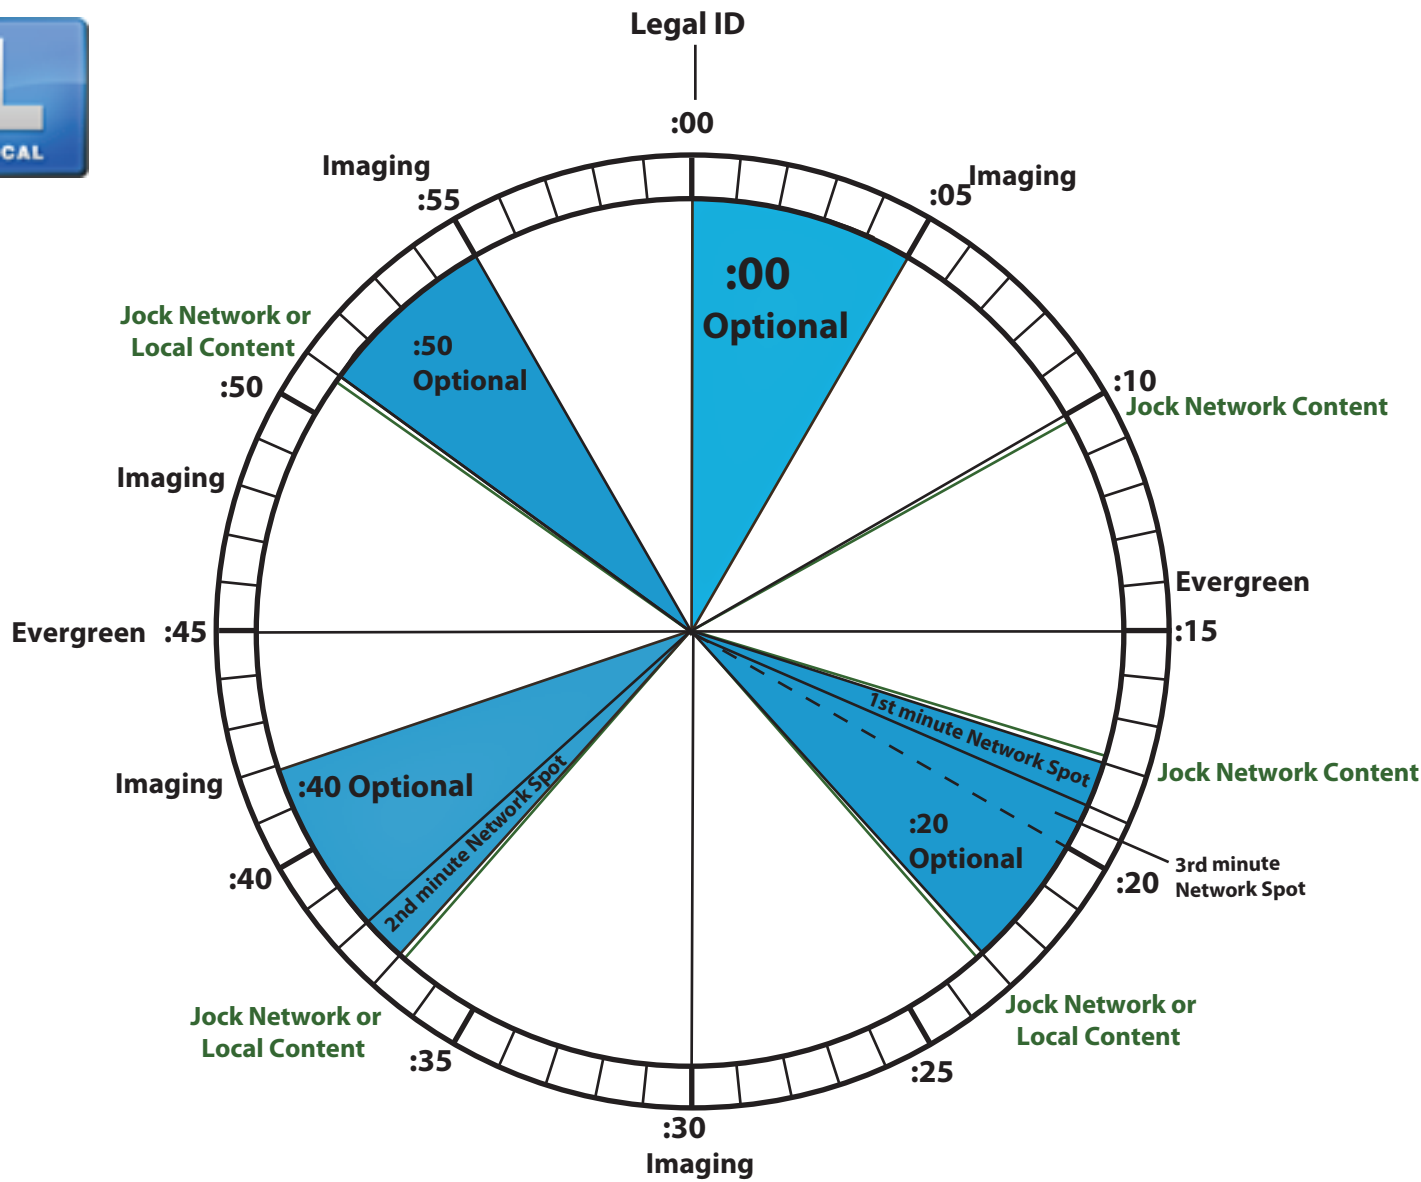

# FULL MODE Format Clock

WestwoodOne