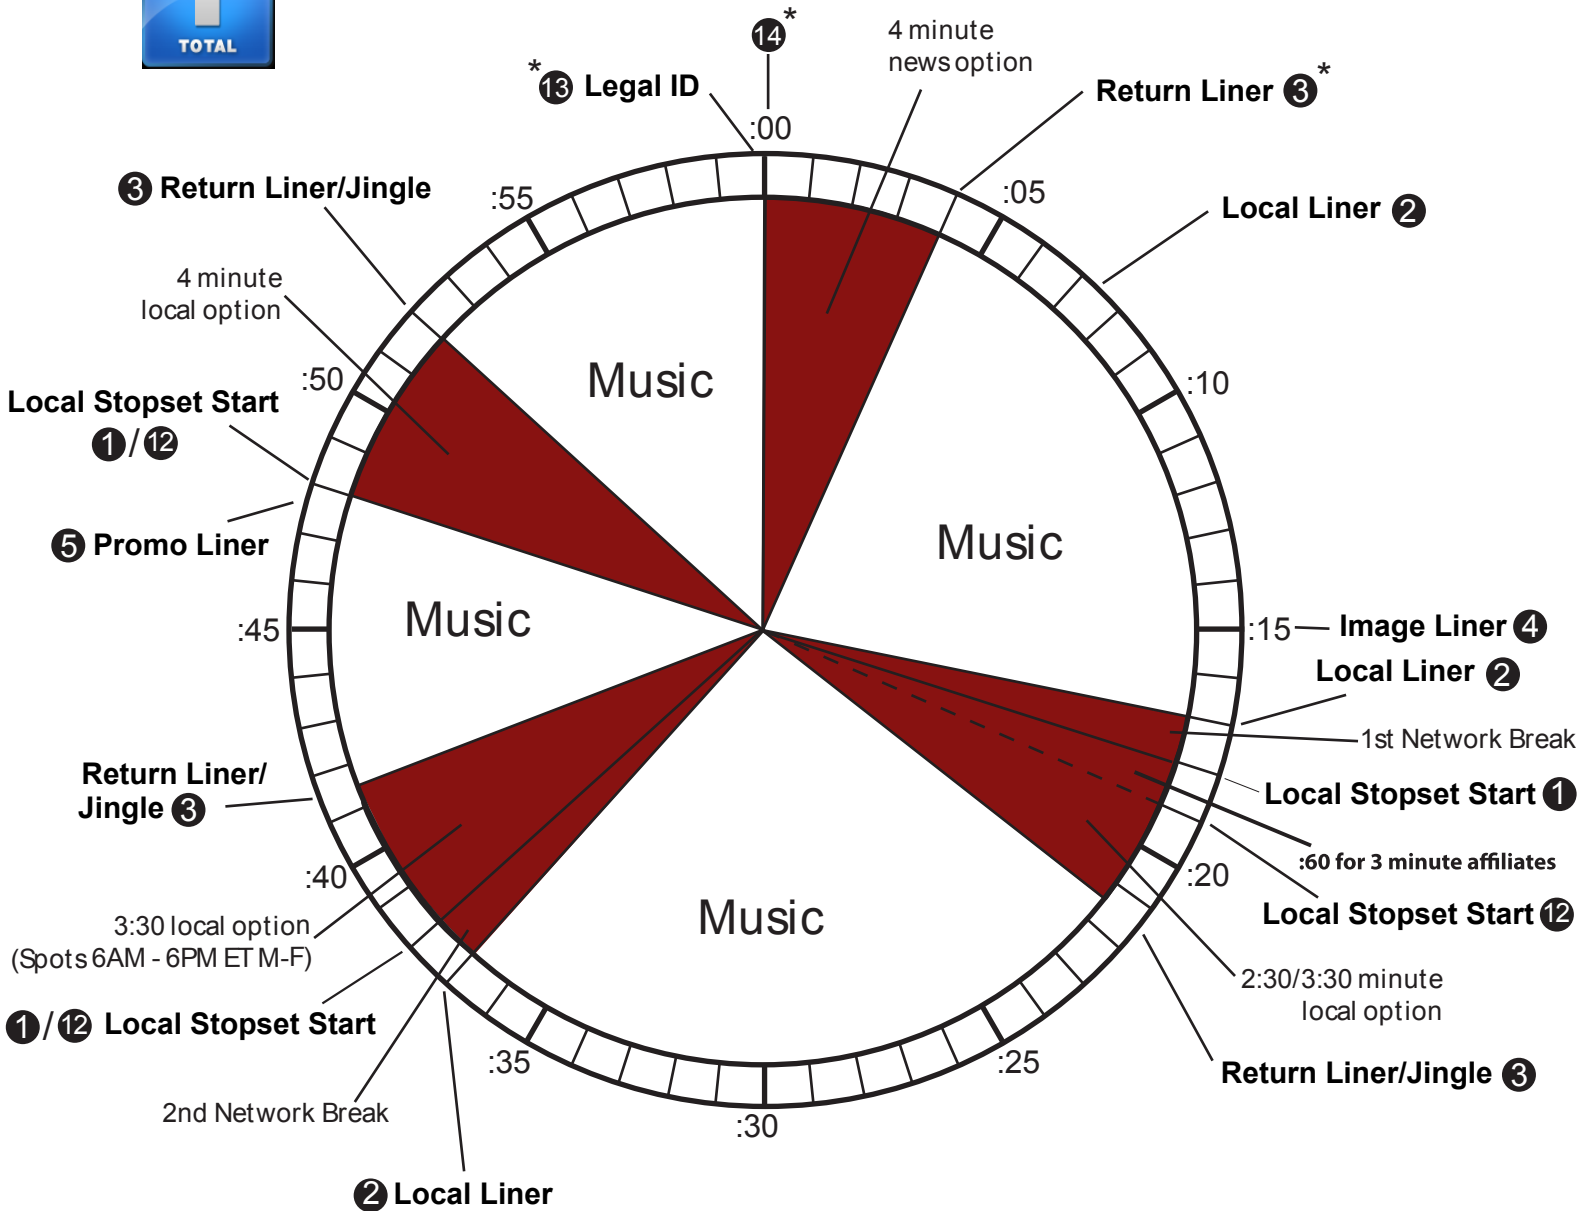

WestwoodOne

Function	Wegener Relay	XDS Netcue
2 Minute Affiliate Stopset Start	1	Z33
Local Liner (:05)	2	Z34
Return Liner / Jingle (:08)	3	Z35
Image Liner - tags network sweeper (:05)	4	Z36
Promo Liner (:10)	5	Z37
3 Minute Affiiate Stopset Start	12	Z44
Legal ID (:10) - fires at exactly 59:50	13*	Z45
Top of the hour sync, fires at exactly 00:00	14*	Z46

Suggested stopset loading order:  
:17, :37, :48

All times are approximate, and will float + or - 5 minutes.

\* indicates an exact time event.

Local Commercial Avails on the clock:  
Maximum local option time = 15 minutes