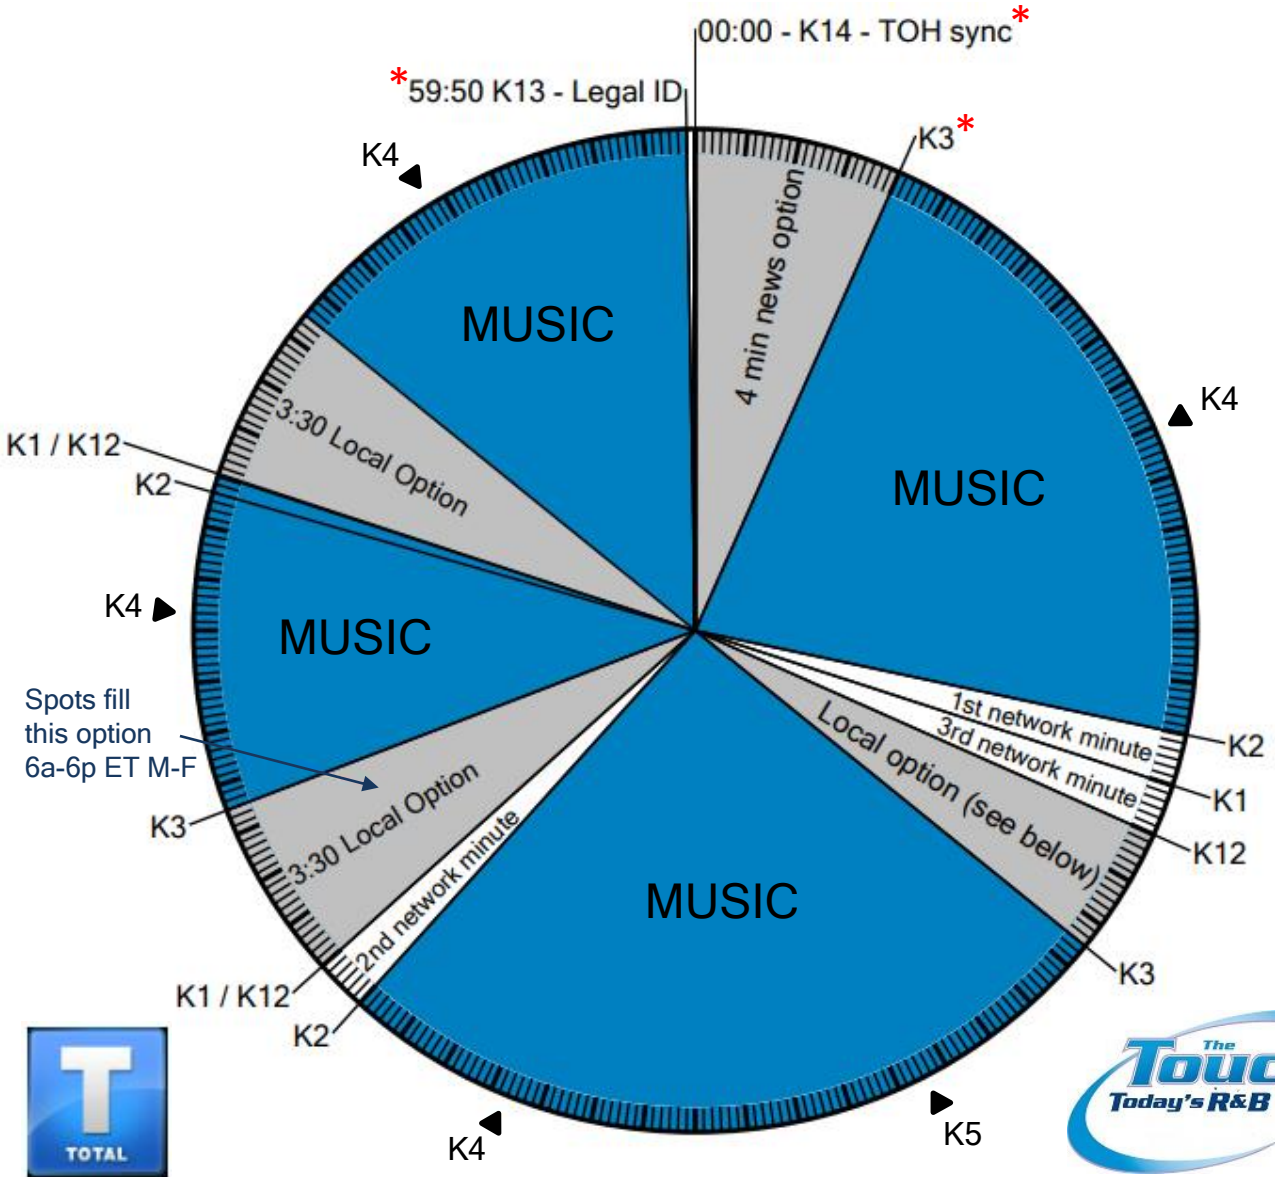

Westwood One

Wegener music format clock

The Touch Total

24/7/365

CLOSURES

- K1 2 min affiliate stopset start
- K2 Local Liner (3 sec)
- K3 Return Liner/Jingle (10 sec)
- K4 Image liner - tags network sweeper
- K5 Promo liner (13 sec)
- K12 3 min affiliate stopset start
- K13 Legal ID (10 sec)
- K14 Top-of-hour sync

PROGRAM FUNCTIONS

- K1 2 min affiliate stopset start
- K2 Local Liner (3 sec)
- K3 Return Liner/Jingle (10 sec)
- K4 Image liner - tags network sweeper
- K5 Promo liner (13 sec)
- K12 3 min affiliate stopset start
- K13 Legal ID (10 sec)
- K14 Top-of-hour sync

*Events marked with an asterisk have fixed times, all other times are approximate

Effective: September 2021