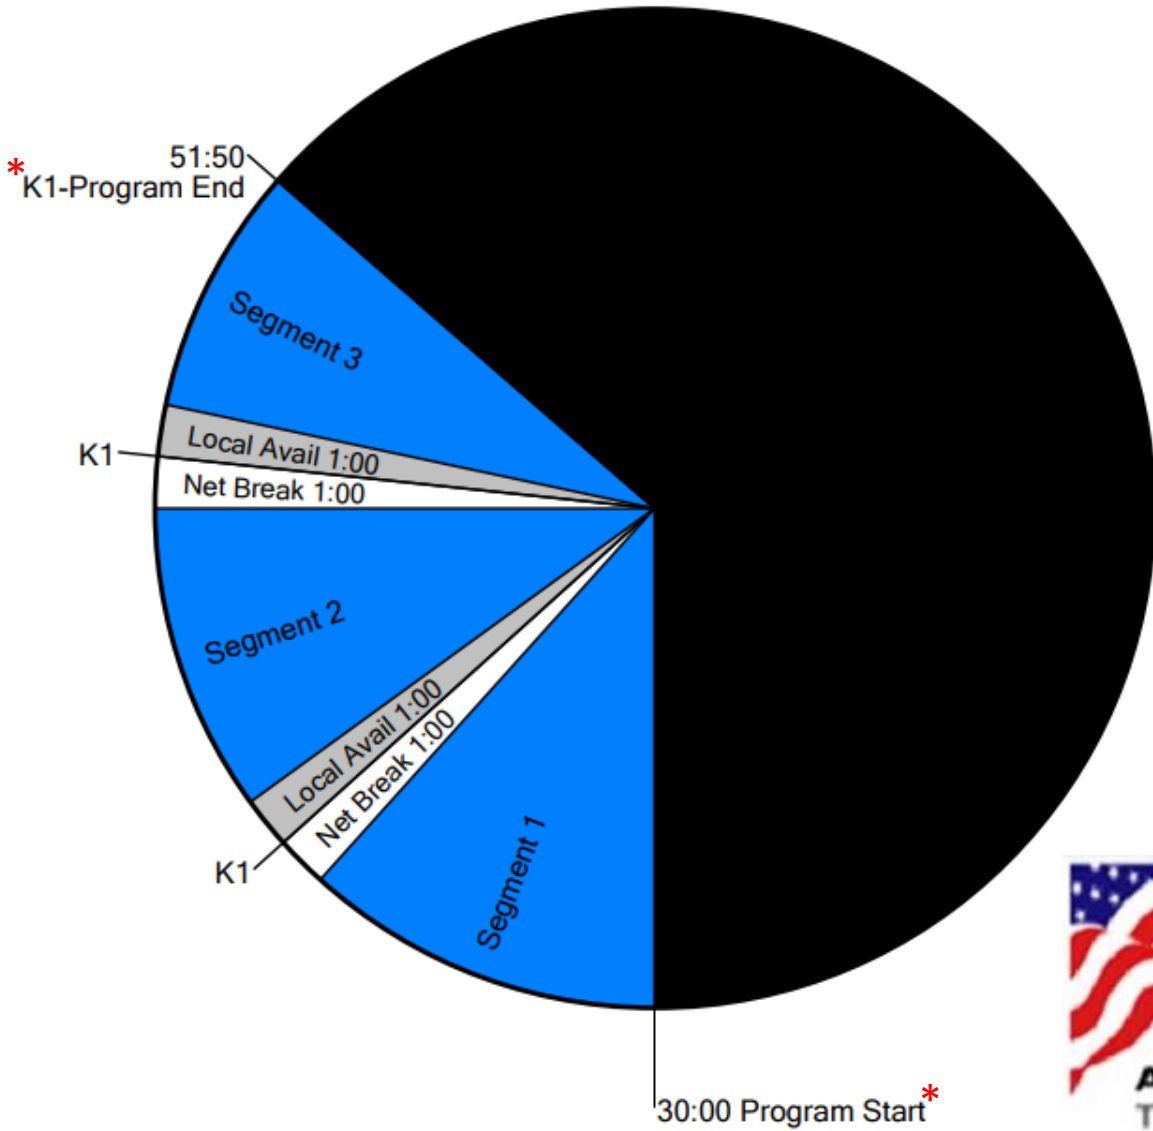

Westwood One

Wegener music format clock

Week In Review

Feed time: Friday, 4:06 – 4:27:50 pm ET

THE WEEK IN REVIEW

CLOSURES
K1

PROGRAM FUNCTIONS
Local Avail

AVAILS – Local 2 min, Network 2 min

Local breaks are filled with network audio

Effective: May 2021

AFFILIATE TECHNICAL SERVICES
1-888-HELP450

AFFILIATE SALES

Stuart Greenblatt 212-419-2946
sgreenblatt@westwoodone.com

*Events marked with an asterisk have fixed times, all other times are approximate

Westwood One

Wegener music format clock

America This Week

Feed time: Friday, 4:30-4:51:50 pm ET

CLOSURES **PROGRAM FUNCTIONS**
 K1 Local Avail

AVAILS – Local 2 min, Network 2 min

Local breaks are filled with network audio