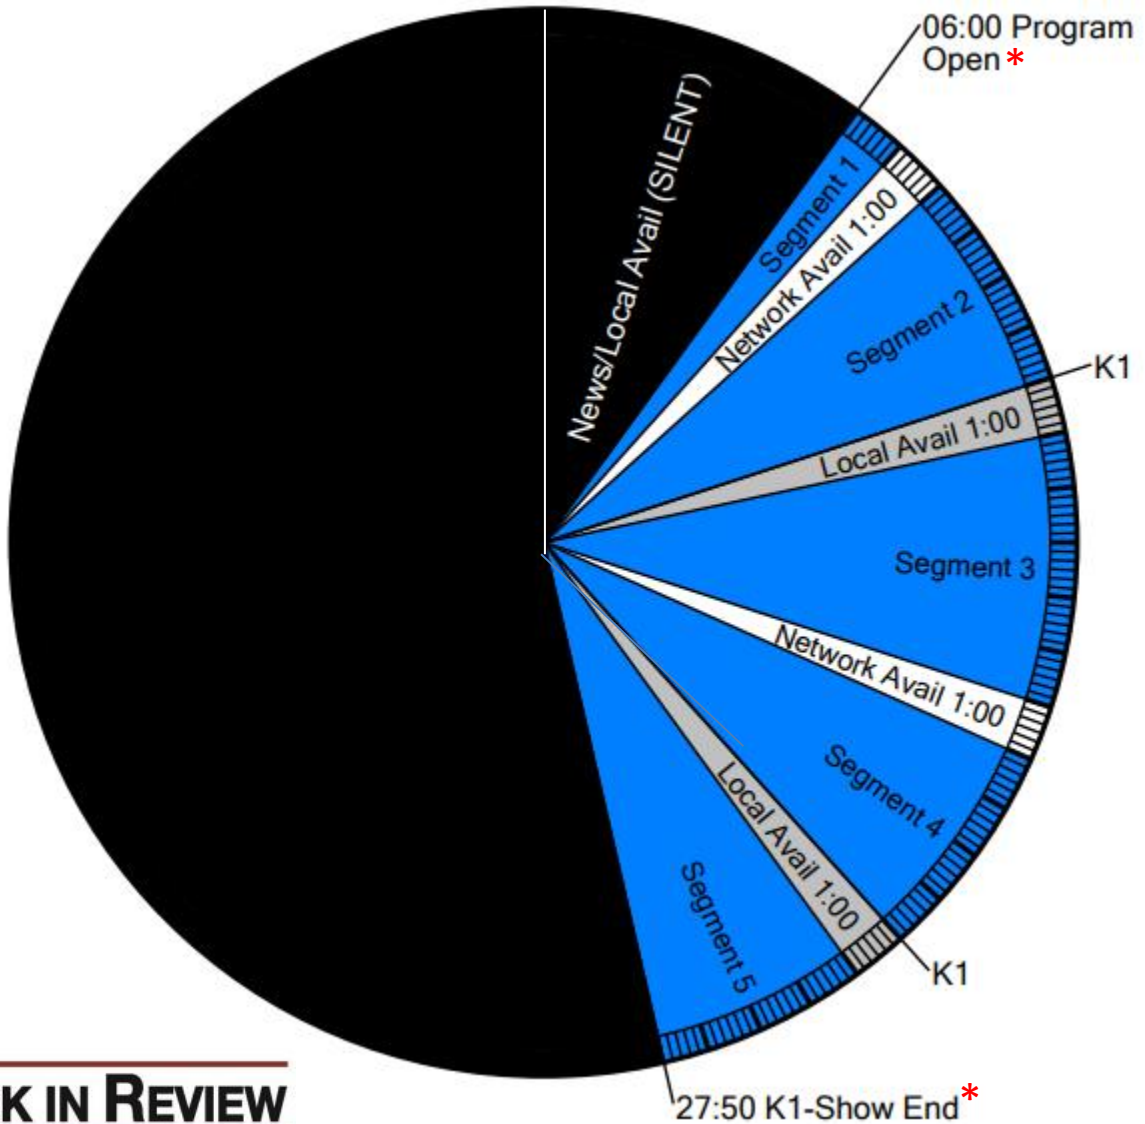

Westwood One

Wegener music format clock

Week In Review

Feed time: Friday, 4:06 – 4:27:50 pm ET

THE WEEK IN REVIEW

CLOSURES
K1

PROGRAM FUNCTIONS
Local Avail

AVAILS – Local 2 min, Network 2 min

Westwood One

Wegener music format clock

America This Week

Feed time: Friday, 4:30-4:51:50 pm ET

CLOSURES **PROGRAM FUNCTIONS**
 K1 Local Avail

AVAILS – Local 2 min, Network 2 min

Local breaks are filled with network audio