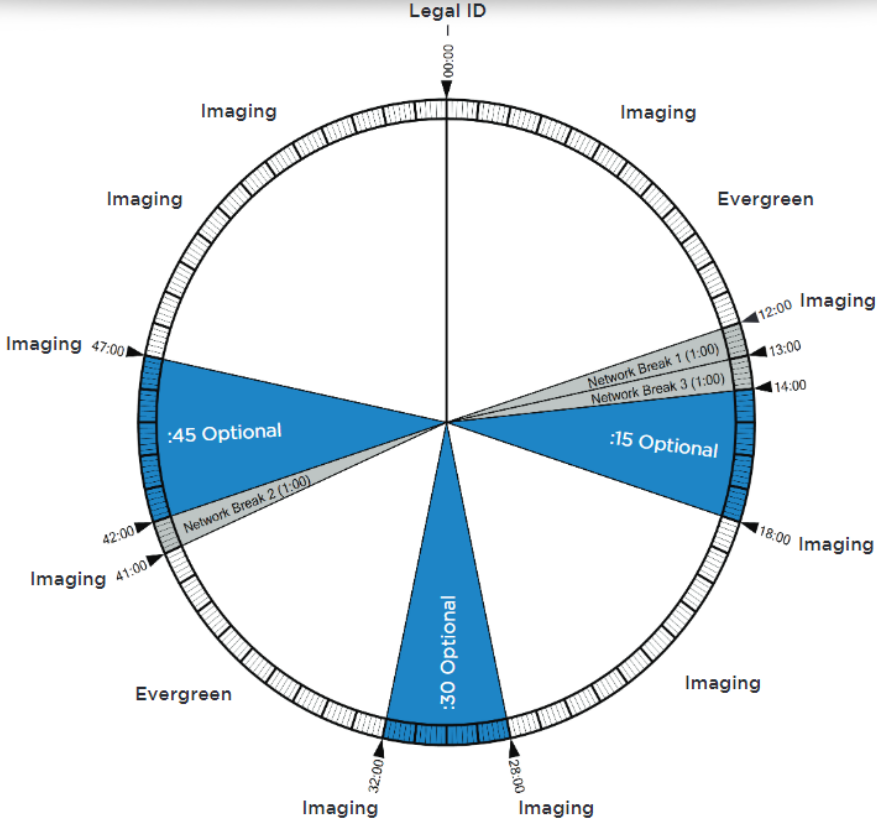

Variety Hits Rock Clock