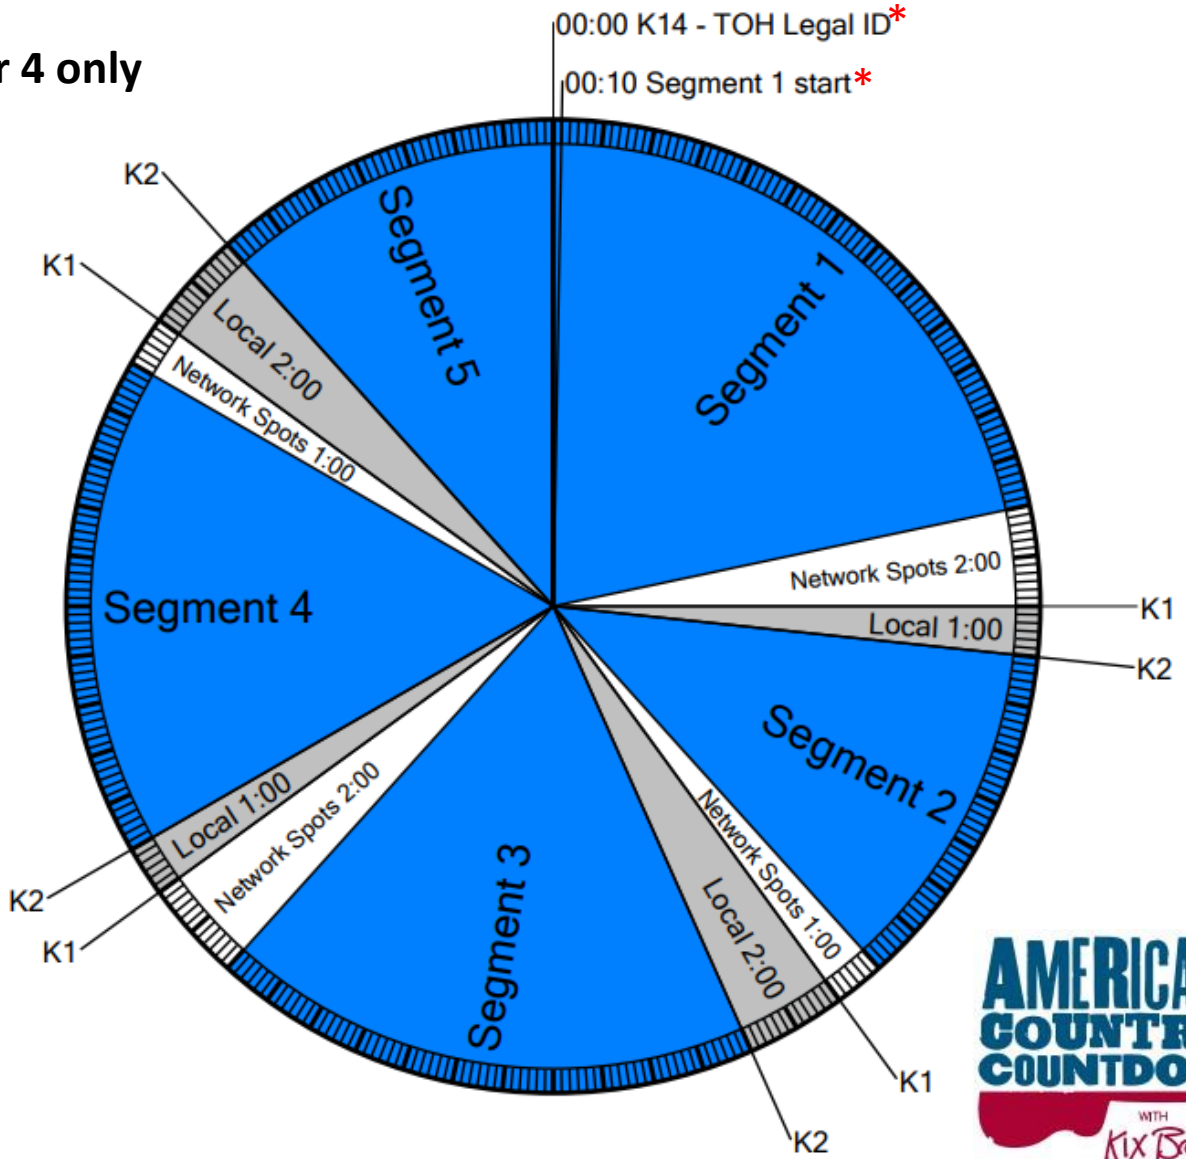

Westwood One

Wegener music format clock

American Country Countdown

Feed time: Thursday, 1 am – 5 am ET

Hours 1, 2, 3

CLOSURES

- K1
- K2
- K14

PROGRAM FUNCTIONS

- Local Mandatory (1:00/2:00)
- Local calls/slogan (5 sec)
- TOH Legal ID (10 sec)*

AVAILS – Local 6 min, Network 6 min
LOCAL BREAKS ARE SILENT (NO FILL AUDIO)

Effective: August 2021

AFFILIATE TECHNICAL SERVICES

1-888-HELP450

AFFILIATE SALES

Country@WestwoodOne.com

*Events marked with an asterisk have fixed times, all other times are approximate

Westwood One

Wegener music format clock

American Country Countdown

Feed time: Thursday, 1 am – 5 am ET

Hour 4 only

CLOSURES

- K1
- K2
- K14

PROGRAM FUNCTIONS

- Local Mandatory (1:00/2:00)
- Local calls/slogan (5 sec)
- TOH Legal ID (10 sec)*

AVAILS - Local 6 min, Network 6 min
 LOCAL BREAKS ARE SILENT (NO FILL AUDIO)