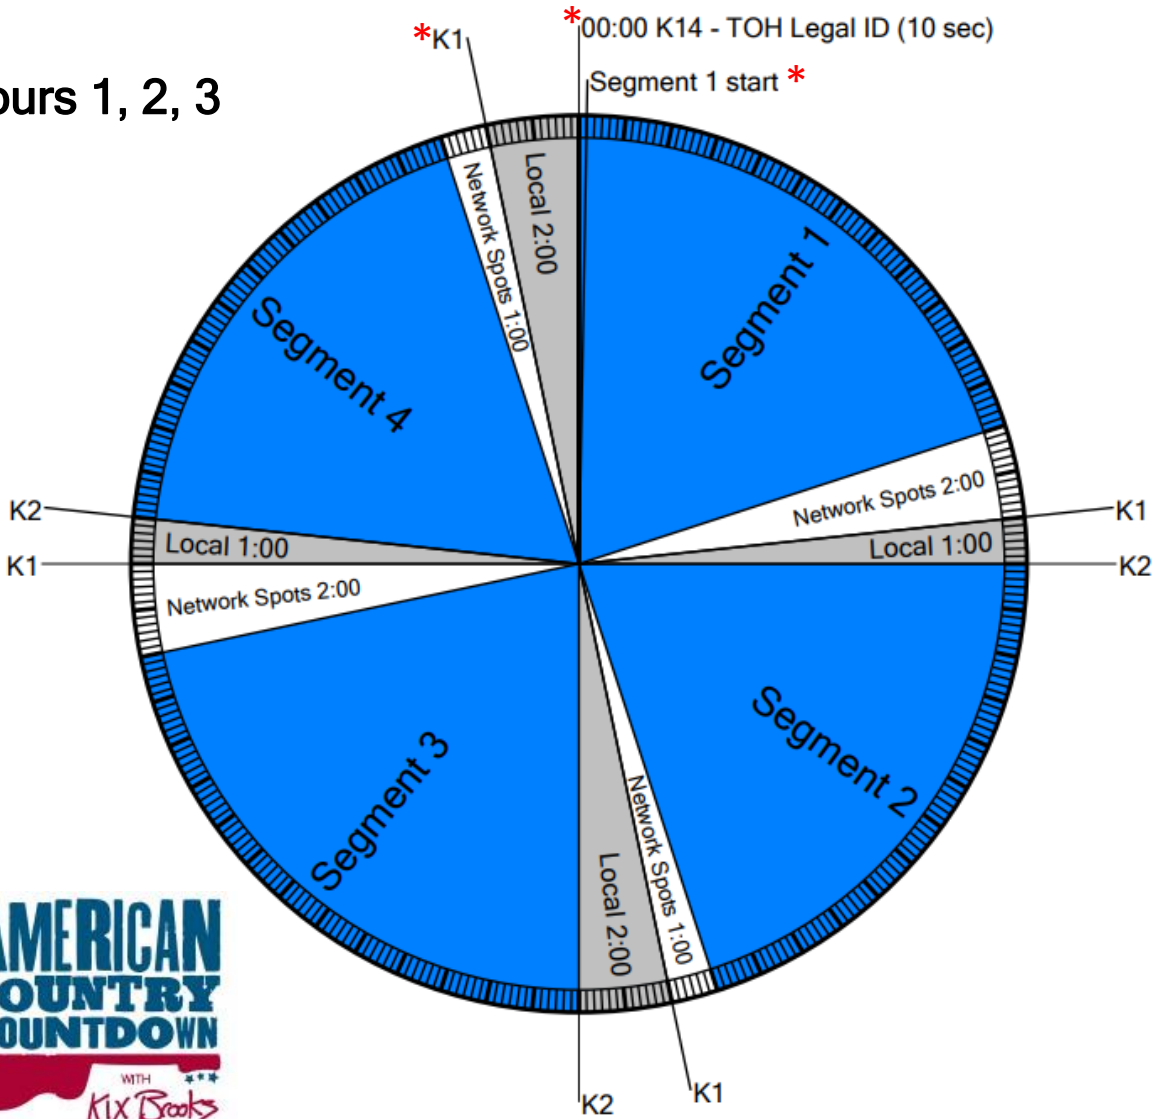

Westwood One

Wegener music format clock

American Country Countdown

Feed time: Thursday, 1 am – 5 am ET

Hours 1, 2, 3

CLOSURES

- K1
- K2
- K14

PROGRAM FUNCTIONS

- Local Mandatory (1:00/2:00)
- Local calls/slogan (5 sec)
- TOH Legal ID (10 sec)*

AVAILS – Local 6 min, Network 6 min
LOCAL BREAKS ARE SILENT (NO FILL AUDIO)

Effective: August 2021

AFFILIATE TECHNICAL SERVICES

1-888-HELP450

AFFILIATE SALES

Country@WestwoodOne.com

*Events marked with an asterisk have fixed times, all other times are approximate

Westwood One

Wegener music format clock

American Country Countdown

Feed time: Thursday, 1 am – 5 am ET

Hour 4 only

CLOSURES

- K1
- K2
- K14

PROGRAM FUNCTIONS

- Local Mandatory (1:00/2:00)
- Local calls/slogan (5 sec)
- TOH Legal ID (10 sec)*

AVAILS - Local 6 min, Network 6 min
 LOCAL BREAKS ARE SILENT (NO FILL AUDIO)