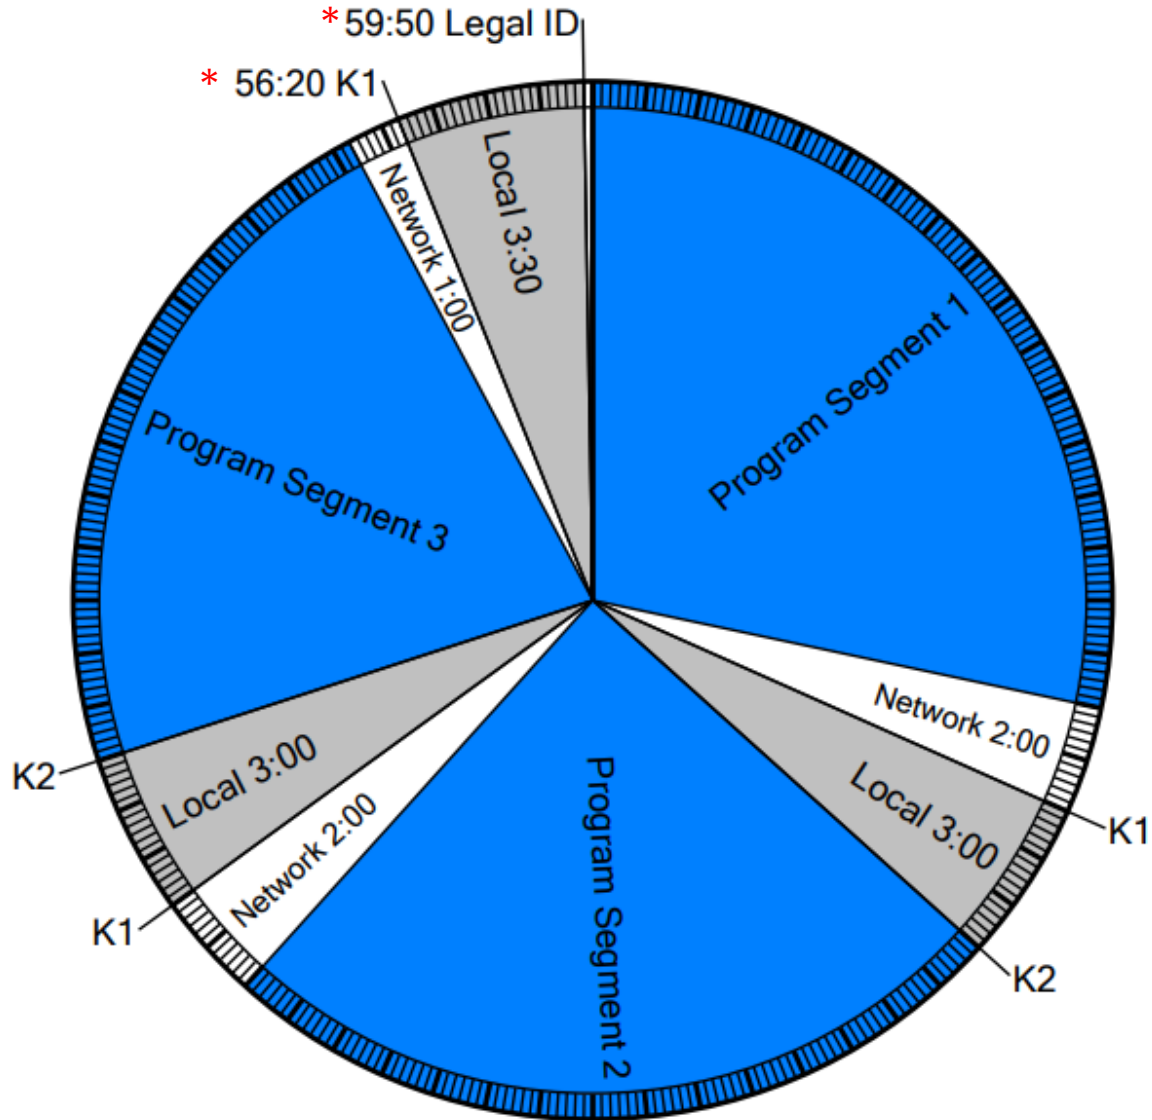

Wegener Reciever FORMAT CLOCK

Feed times: 12noon - 3pm Eastern
Monday through Friday

CLOSURES

K1
K2

PROGRAM FUNCTIONS

Local Stopset Start
Break return No liner

AVAILS

Local Min 9:30/Network Min 5
Local Avails will be filled by PSAs

Effective: September 2024