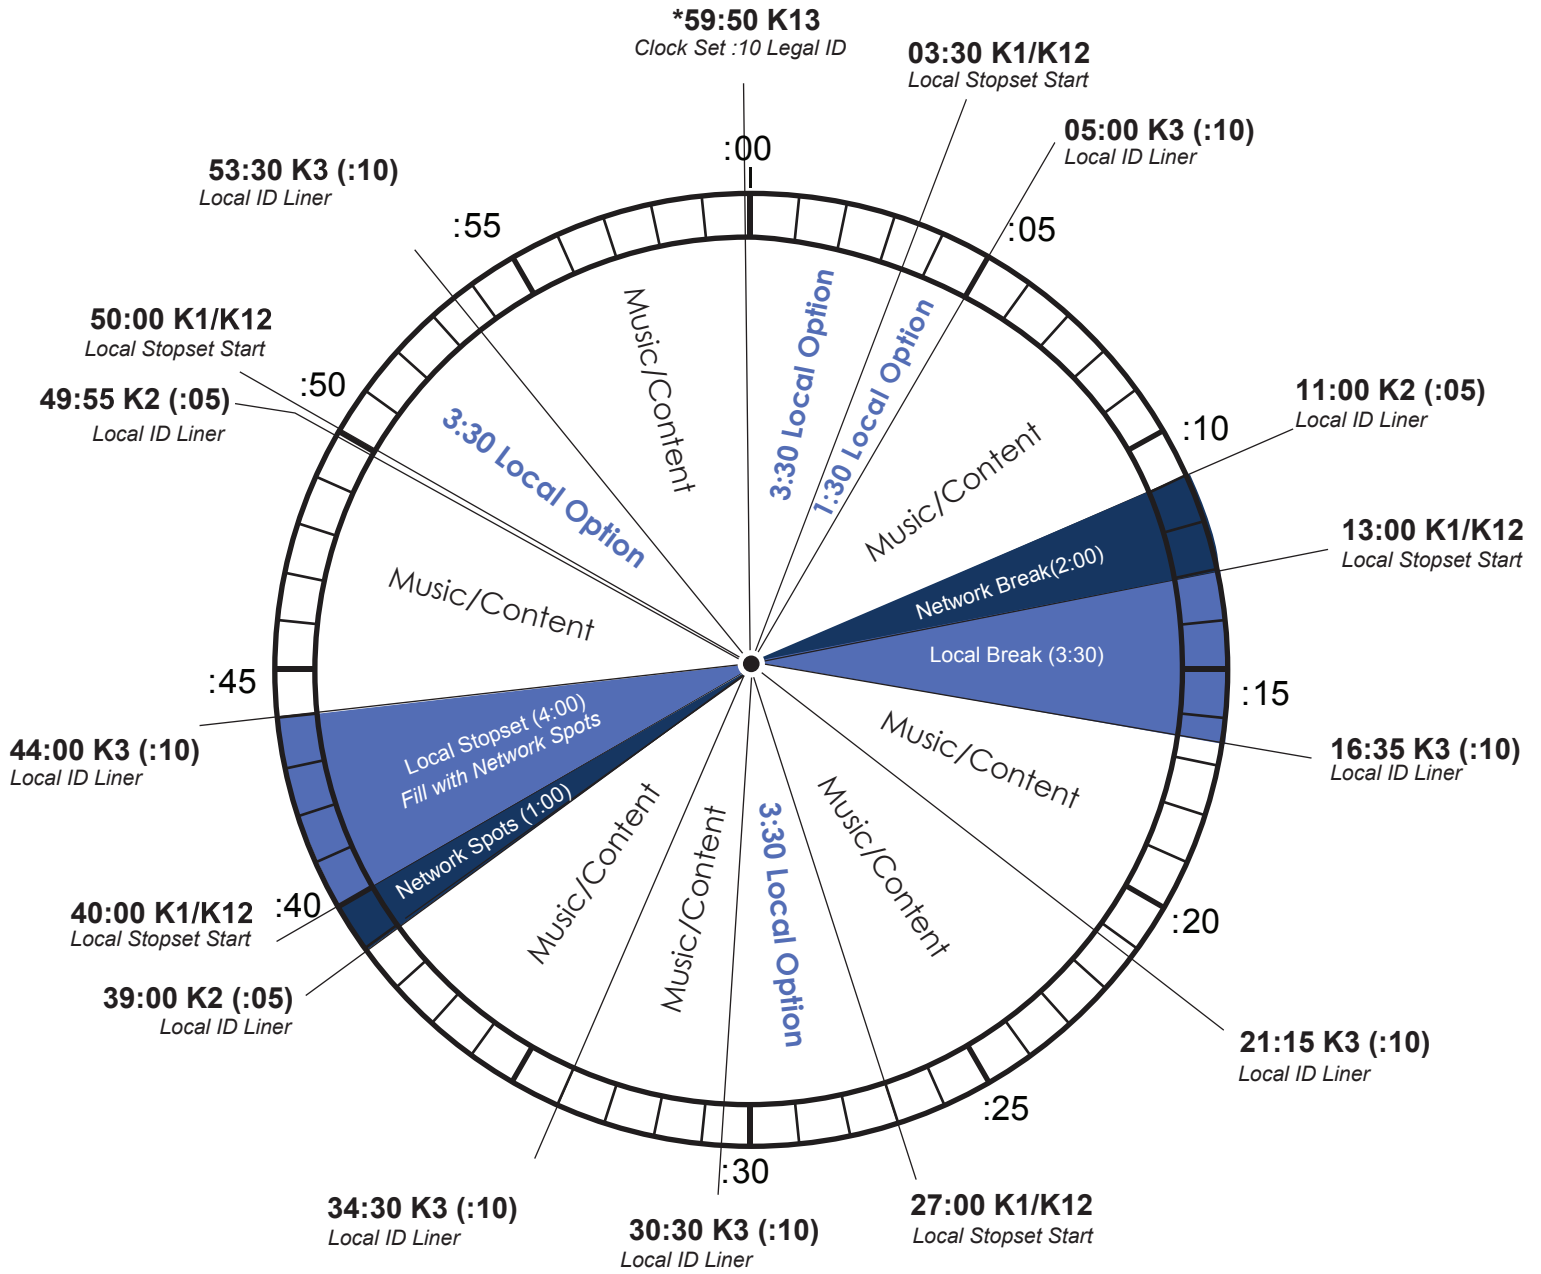

**KINCAID  
& DALLAS**

Wegener Receiver  
**FORMAT CLOCK**  
6AM - 10AM Eastern

PROGRAM FUNCTIONS	NETCUES:
Local Stopset Start	K1
(:05) Local ID Liner	K2
(:10) Local ID Liner	K3
Legal ID @59:50	K13
(K12) for 3 min music format affiliates <b>ONLY</b>	

\* Indicates an exact time event

Relay closure times will float  
 Avails local minute with options 19:30  
 Network Minutes 3:00  
 Local Avails will be filled

**Affiliate Technical Services** 1-888-HELP450  
 noc@westwoodone.com